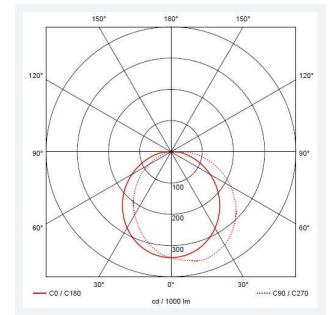

Lucca

Lucca CCT Multi Wattage Emergency Photocell
Code: ALUCLED/G/M3/PC

Category	Bulkheads
Application	Ancillary, Commercial, Education, Healthcare, Hospitality, Industrial, Outdoor, Retail
Specification	Performance

GENERAL INFORMATION	
Wattage	18W - 27W
Lumens Delivered	1300lm - 1900lm (4000K)
Lm/W	69lm/W - 71lm/W (4000K)
Beam Angle	105/110
CRI	80
CCT	3000/4000K
Input	220/240V
Operating Temp	0°C - 40°C
SDCM	5
Product Weight without Packaging	2.35 kg

TECHNICAL INFORMATION	
Light Source	LED
Colour / Finish	Graphite
IP Rating	IP66
Class Protection	1
Internal / External	External
Surface / Recessed / Suspended	Wall
Lumen Depreciation	L70 60,000h
Warranty (Years)	5
CE Mark	Yes
Diameter	298 mm