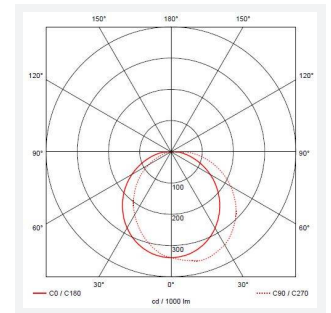

Lucca

Lucca CCT Multi Wattage Emergency Photocell
Code: ALUCLED/G/M3/PC

Category	Bulkheads
Application	Ancillary, Commercial, Education, Healthcare, Hospitality, Industrial, Outdoor, Retail
Specification	Performance

GENERAL INFORMATION	
Wattage	18W - 27W
Lumens Delivered	1300lm - 1900lm (4000K)
Lm/W	69lm/W - 71lm/W (4000K)
Beam Angle	105/110
CRI	80
CCT	3000/4000K
Input	220-240V
Operating Temp	0°C - 40°C
SDCM	5
Product Weight without Packaging	2.35 kg

TECHNICAL INFORMATION	
Light Source	LED
Colour / Finish	Graphite
IP Rating	IP66
Class Protection	1
Internal / External	External
Surface / Recessed / Suspended	Wall
Lumen Depreciation	L70 60,000h
Warranty (Years)	5
CE Mark	Yes
Diameter	298 mm