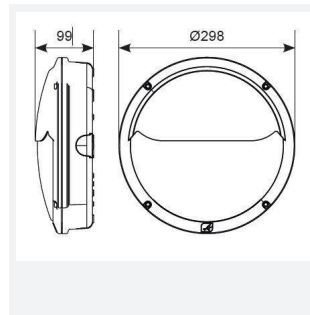

Lucca

Lucca CCT Multi Wattage Emergency Photocell
Code: ALUCLED/G/M3/PC

Category	Bulkheads
Application	Ancillary, Commercial, Education, Healthcare, Hospitality, Industrial, Outdoor, Retail
Specification	Performance

GENERAL INFORMATION	
Wattage	18W - 27W
Lumens Delivered	1300lm - 1900lm (4000K)
Lm/W	69lm/W - 71lm/W (4000K)
Beam Angle	105/110
CRI	80
CCT	3000/4000K
Input	220/240V
Operating Temp	0°C - 40°C
SDCM	5
Product Weight without Packaging	2.35 kg

TECHNICAL INFORMATION	
Light Source	LED
Colour / Finish	Graphite
IP Rating	IP66
Class Protection	1
Internal / External	External
Surface / Recessed / Suspended	Wall
Lumen Depreciation	L70 60,000h
Warranty (Years)	5
CE Mark	Yes
Diameter	298 mm