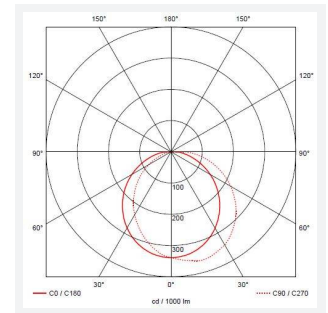

# Lucca

Lucca CCT Multi Wattage Emergency Photocell  
Code: ALUCLED/G/M3/PC

<b>Category</b>	Bulkheads
<b>Application</b>	Ancillary, Commercial, Education, Healthcare, Hospitality, Industrial, Outdoor, Retail
<b>Specification</b>	Performance

GENERAL INFORMATION	
Wattage	18W - 27W
Lumens Delivered	1300lm - 1900lm (4000K)
Lm/W	69lm/W - 71lm/W (4000K)
Beam Angle	105/110
CRI	80
CCT	3000/4000K
Input	220-240V
Operating Temp	0°C - 40°C
SDCM	5
Product Weight without Packaging	2.35 kg

TECHNICAL INFORMATION	
Light Source	LED
Colour / Finish	Graphite
IP Rating	IP66
Class Protection	1
Internal / External	External
Surface / Recessed / Suspended	Wall
Lumen Depreciation	L70 60,000h
Warranty (Years)	5
CE Mark	Yes
Diameter	298 mm