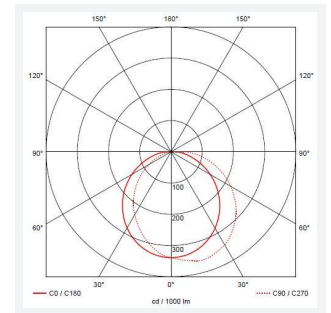

Lucca

Lucca CCT Multi Wattage DALI-Emergency Grey
Code: ALUCLED/G/DM3

Category	Bulkheads
Application	Ancillary, Commercial, Education, Healthcare, Hospitality, Industrial, Outdoor, Retail
Specification	Performance

GENERAL INFORMATION

Wattage	18W - 27W
Lumens Delivered	1300lm - 1900lm (4000K)
Lm/W	69lm/W - 71lm/W (4000K)
Beam Angle	105/110
CRI	80
CCT	3000/4000K
Input	220-240V
Operating Temp	0°C - 40°C
SDCM	5
Product Weight without Packaging	2.32 kg

TECHNICAL INFORMATION

Light Source	LED
Colour / Finish	Graphite
IP Rating	IP66
Class Protection	1
Internal / External	External
Surface / Recessed / Suspended	Wall
Lumen Depreciation	L70 60,000h
Warranty (Years)	5
CE Mark	Yes
Diameter	298 mm