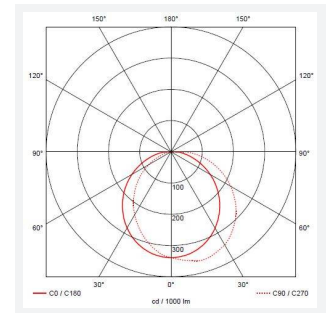

# Lucca

Lucca CCT Multi Wattage DALI-Emergency Grey  
Code: ALUCLED/G/DM3

Category	Bulkheads
Application	Ancillary, Commercial, Education, Healthcare, Hospitality, Industrial, Outdoor, Retail
Specification	Performance

GENERAL INFORMATION	
Wattage	18W - 27W
Lumens Delivered	1300lm - 1900lm (4000K)
Lm/W	69lm/W - 71lm/W (4000K)
Beam Angle	105/110
CRI	80
CCT	3000/4000K
Input	220/240V
Operating Temp	0°C - 40°C
SDCM	5
Product Weight without Packaging	2.32 kg

TECHNICAL INFORMATION	
Light Source	LED
Colour / Finish	Graphite
IP Rating	IP66
Class Protection	1
Internal / External	External
Surface / Recessed / Suspended	Wall
Lumen Depreciation	L70 60,000h
Warranty (Years)	5
CE Mark	Yes
Diameter	298 mm