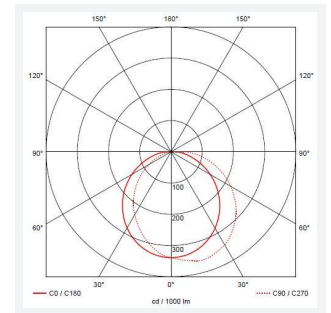

Lucca

Lucca CCT Multi Wattage DALI-Emergency
Code: ALUCLED/G/DM3/PC

Category	Bulkheads
Application	Ancillary, Commercial, Education, Healthcare, Hospitality, Industrial, Outdoor, Retail
Specification	Performance

GENERAL INFORMATION

Wattage	18W - 27W
Lumens Delivered	1300lm - 1900lm (4000K)
Lm/W	69lm/W - 71lm/W (4000K)
Beam Angle	105/110
CRI	80
CCT	3000/4000K
Input	220-240V
Operating Temp	0°C - 40°C
SDCM	5
Product Weight without Packaging	0.01 kg

TECHNICAL INFORMATION

Light Source	LED
Colour / Finish	Graphite
IP Rating	IP66
Class Protection	1
Internal / External	External
Surface / Recessed / Suspended	Wall
Lumen Depreciation	L70 60,000h
Warranty (Years)	5
CE Mark	Yes
Diameter	298 mm