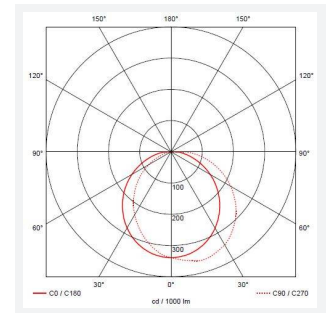

# Lucca

Lucca CCT Multi Wattage DALI-Emergency  
Code: ALUCLED/G/DM3/PC

Category	Bulkheads
Application	Ancillary, Commercial, Education, Healthcare, Hospitality, Industrial, Outdoor, Retail
Specification	Performance

GENERAL INFORMATION	
Wattage	18W - 27W
Lumens Delivered	1300lm - 1900lm (4000K)
Lm/W	69lm/W - 71lm/W (4000K)
Beam Angle	105/110
CRI	80
CCT	3000/4000K
Input	220/240V
Operating Temp	0°C - 40°C
SDCM	5
Product Weight without Packaging	0.01 kg

TECHNICAL INFORMATION	
Light Source	LED
Colour / Finish	Graphite
IP Rating	IP66
Class Protection	1
Internal / External	External
Surface / Recessed / Suspended	Wall
Lumen Depreciation	L70 60,000h
Warranty (Years)	5
CE Mark	Yes
Diameter	298 mm