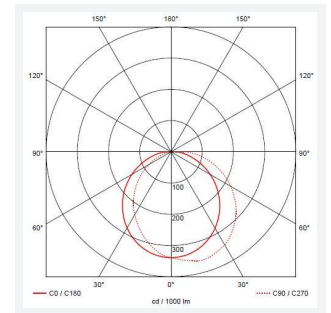

Lucca

Lucca CCT Multi Wattage DALI-Emergency
Code: ALUCLED/G/DM3/PC

Category	Bulkheads
Application	Ancillary, Commercial, Education, Healthcare, Hospitality, Industrial, Outdoor, Retail
Specification	Performance

GENERAL INFORMATION	
Wattage	18W - 27W
Lumens Delivered	1300lm - 1900lm (4000K)
Lm/W	69lm/W - 71lm/W (4000K)
Beam Angle	105/110
CRI	80
CCT	3000/4000K
Input	220-240V
Operating Temp	0°C - 40°C
SDCM	5
Product Weight without Packaging	0.01 kg

TECHNICAL INFORMATION	
Light Source	LED
Colour / Finish	Graphite
IP Rating	IP66
Class Protection	1
Internal / External	External
Surface / Recessed / Suspended	Wall
Lumen Depreciation	L70 60,000h
Warranty (Years)	5
CE Mark	Yes
Diameter	298 mm