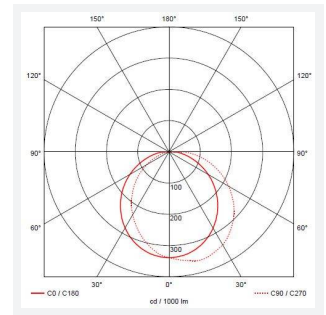

Lucca

Lucca CCT Multi Wattage Corridor Function Grey
Code: ALUCLED/G/CF

Category	Bulkheads
Application	Ancillary, Commercial, Education, Healthcare, Hospitality, Industrial, Outdoor, Retail
Specification	Performance

GENERAL INFORMATION	
Wattage	18W - 27W
Lumens Delivered	1300lm - 1900lm (4000K)
Lm/W	69lm/W - 71lm/W (4000K)
Beam Angle	105/110
CRI	80
CCT	3000/4000K
Input	220/240V
Operating Temp	-20°C - 40°C
SDCM	5
Product Weight without Packaging	1.95 kg

TECHNICAL INFORMATION	
Light Source	LED
Colour / Finish	Graphite
IP Rating	IP66
Class Protection	1
Internal / External	External
Surface / Recessed / Suspended	Wall
Lumen Depreciation	L70 60,000h
Warranty (Years)	5
CE Mark	Yes
Diameter	298 mm