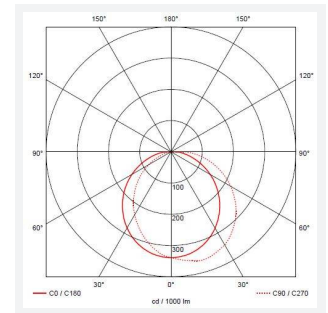

# Lucca

**Lucca CCT Multi Wattage Corridor Function Self-Code: ALUCLED/G/CF/SM3**

<b>Category</b>	Bulkheads
<b>Application</b>	Ancillary, Commercial, Education, Healthcare, Hospitality, Industrial, Outdoor, Retail
<b>Specification</b>	Performance

GENERAL INFORMATION	
Wattage	18W - 27W
Lumens Delivered	1300lm - 1900lm (4000K)
Lm/W	69lm/W - 71lm/W (4000K)
Beam Angle	105/110
CRI	80
CCT	3000/4000K
Input	220/240V
Operating Temp	0°C - 40°C
SDCM	5
Product Weight without Packaging	2.32 kg

TECHNICAL INFORMATION	
Light Source	LED
Colour / Finish	Graphite
IP Rating	IP66
Class Protection	1
Internal / External	External
Surface / Recessed / Suspended	Wall
Lumen Depreciation	L70 60,000h
Warranty (Years)	5
CE Mark	Yes
Diameter	298 mm