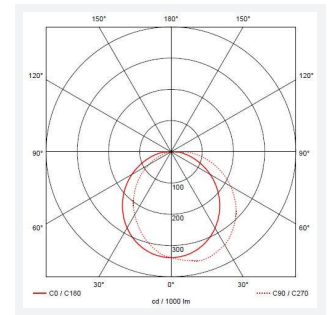

# Lucca

Lucca CCT Multi Wattage Corridor Function  
Code: ALUCLED/G/CF/M3

Category	Bulkheads
Application	Ancillary, Commercial, Education, Healthcare, Hospitality, Industrial, Outdoor, Retail
Specification	Performance

GENERAL INFORMATION	
Wattage	18W - 27W
Lumens Delivered	1300lm - 1900lm (4000K)
Lm/W	69lm/W - 71lm/W (4000K)
Beam Angle	105/110
CRI	80
CCT	3000/4000K
Input	220/240V
Operating Temp	0°C - 40°C
SDCM	5

TECHNICAL INFORMATION	
Light Source	LED
Colour / Finish	Graphite
IP Rating	IP66
Class Protection	1
Internal / External	External
Surface / Recessed / Suspended	Wall
Lumen Depreciation	L70 60,000h
Warranty (Years)	5
CE Mark	Yes
Diameter	298 mm