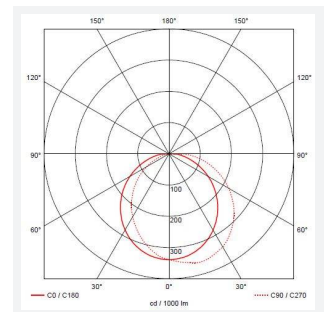

Lucca

Category	Bulkheads
Application	Ancillary, Commercial, Education, Healthcare, Hospitality, Industrial, Outdoor, Retail
Specification	Performance

Code: ALUCLED/G/CF/M3/PC

- IP66 rated die-cast aluminium wall light with opal polycarbonate diffuser suitable for education, commercial and industrial applications
- One product with integral switches for multi-wattage and selectable CCT options
- Powered by Tridonic
- Tamper-proof stainless steel allen key screws
- Non-dimmable

GENERAL INFORMATION

Wattage	18W - 27W
Lumens Delivered	1300lm - 1900lm (4000K)
Lm/W	69lm/W - 71lm/W (4000K)
Beam Angle	105/110
CRI	80
CCT	3000/4000K
Input	220-240V
Operating Temp	0°C - 40°C
SDCM	5

TECHNICAL INFORMATION

Light Source	LED
Colour / Finish	Graphite
IP Rating	IP66
Class Protection	1
Internal / External	External
Surface / Recessed / Suspended	Wall
Lumen Depreciation	L70 60,000h
Warranty (Years)	5
CE Mark	Yes
Diameter	298 mm