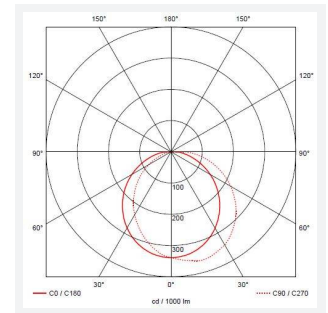

Lucca

Lucca CCT Multi Wattage Corridor Function
Code: ALUCLED/G/CF/M3/PC

Category	Bulkheads
Application	Ancillary, Commercial, Education, Healthcare, Hospitality, Industrial, Outdoor, Retail
Specification	Performance

GENERAL INFORMATION

Wattage	18W - 27W
Lumens Delivered	1300lm - 1900lm (4000K)
Lm/W	69lm/W - 71lm/W (4000K)
Beam Angle	105/110
CRI	80
CCT	3000/4000K
Input	220/240V
Operating Temp	0°C - 40°C
SDCM	5

TECHNICAL INFORMATION

Light Source	LED
Colour / Finish	Graphite
IP Rating	IP66
Class Protection	1
Internal / External	External
Surface / Recessed / Suspended	Wall
Lumen Depreciation	L70 60,000h
Warranty (Years)	5
CE Mark	Yes
Diameter	298 mm