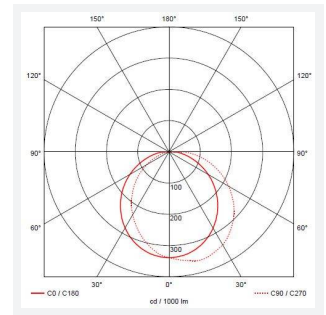

# Lucca

Lucca CCT Multi Wattage Corridor Function DALI-  
Code: ALUCLED/G/CF/DM3

Category	Bulkheads
Application	Ancillary, Commercial, Education, Healthcare, Hospitality, Industrial, Outdoor, Retail
Specification	Performance

GENERAL INFORMATION	
Wattage	18W - 27W
Lumens Delivered	1300lm - 1900lm (4000K)
Lm/W	69lm/W - 71lm/W (4000K)
Beam Angle	105/110
CRI	80
CCT	3000/4000K
Input	220-240V
Operating Temp	0°C - 40°C
SDCM	5

TECHNICAL INFORMATION	
Light Source	LED
Colour / Finish	Graphite
IP Rating	IP66
Class Protection	1
Internal / External	External
Surface / Recessed / Suspended	Wall
Lumen Depreciation	L70 60,000h
Warranty (Years)	5
CE Mark	Yes
Diameter	298 mm