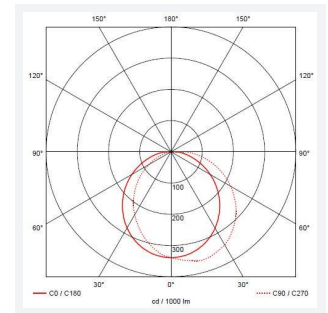

Lucca

Lucca CCT Multi Wattage Corridor Function DALI-
Code: ALUCLED/G/CF/DM3

Category	Bulkheads
Application	Ancillary, Commercial, Education, Healthcare, Hospitality, Industrial, Outdoor, Retail
Specification	Performance

GENERAL INFORMATION

Wattage	18W - 27W
Lumens Delivered	1300lm - 1900lm (4000K)
Lm/W	69lm/W - 71lm/W (4000K)
Beam Angle	105/110
CRI	80
CCT	3000/4000K
Input	220/240V
Operating Temp	0°C - 40°C
SDCM	5

TECHNICAL INFORMATION

Light Source	LED
Colour / Finish	Graphite
IP Rating	IP66
Class Protection	1
Internal / External	External
Surface / Recessed / Suspended	Wall
Lumen Depreciation	L70 60,000h
Warranty (Years)	5
CE Mark	Yes
Diameter	298 mm