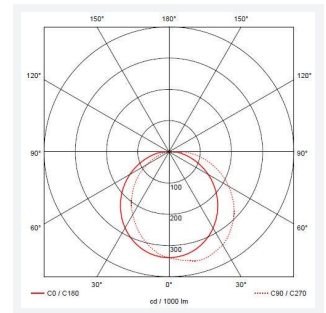

Lucca

Lucca CCT Multi Wattage Corridor Function DALI-
Code: ALUCLED/G/CF/DM3/PC

Category	Bulkheads
Application	Ancillary, Commercial, Education, Healthcare, Hospitality, Industrial, Outdoor, Retail
Specification	Performance

GENERAL INFORMATION	
Wattage	18W - 27W
Lumens Delivered	1300lm - 1900lm (4000K)
Lm/W	69lm/W - 71lm/W (4000K)
Beam Angle	105/110
CRI	80
CCT	3000/4000K
Input	220/240V
Operating Temp	0°C - 40°C
SDCM	5

TECHNICAL INFORMATION	
Light Source	LED
Colour / Finish	Graphite
IP Rating	IP66
Class Protection	1
Internal / External	External
Surface / Recessed / Suspended	Wall
Lumen Depreciation	L70 60,000h
Warranty (Years)	5
CE Mark	Yes
Diameter	298 mm