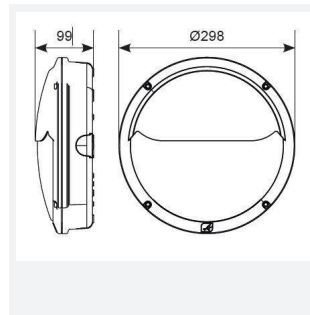

Lucca

Lucca CCT Multi Wattage
Code: ALUCLED/B

Category	Bulkheads
Application	Ancillary, Commercial, Education, Healthcare, Hospitality, Industrial, Outdoor, Retail
Specification	Performance

PRODUCT FEATURES

GENERAL INFORMATION	
Wattage	18W - 27W
Lumens Delivered	1300lm - 1900lm (4000K)
Lm/W	69lm/W - 71lm/W (4000K)
Beam Angle	105/110
CRI	80
CCT	3000/4000K
Input	220-240V
Operating Temp	-20°C - 40°C
SDCM	5
Product Weight without Packaging	1.869 kg

TECHNICAL INFORMATION	
Light Source	LED
Colour / Finish	Black
IP Rating	IP66
Class Protection	1
Internal / External	External
Surface / Recessed / Suspended	Wall
Lumen Depreciation	L70 60,000h
Warranty (Years)	5
CE Mark	Yes
Diameter	298 mm