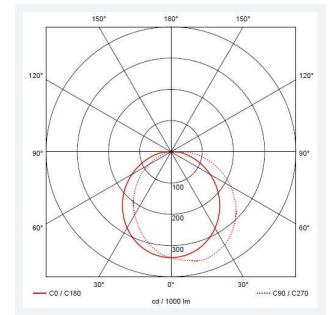

Lucca

Lucca CCT Multi Wattage
Code: ALUCLED/B

Category	Bulkheads
Application	Ancillary, Commercial, Education, Healthcare, Hospitality, Industrial, Outdoor, Retail
Specification	Performance

PRODUCT FEATURES

GENERAL INFORMATION	
Wattage	18W - 27W
Lumens Delivered	1300lm - 1900lm (4000K)
Lm/W	69lm/W - 71lm/W (4000K)
Beam Angle	105/110
CRI	80
CCT	3000/4000K
Input	220-240V
Operating Temp	-20°C - 40°C
SDCM	5
Product Weight without Packaging	1.869 kg

TECHNICAL INFORMATION	
Light Source	LED
Colour / Finish	Black
IP Rating	IP66
Class Protection	1
Internal / External	External
Surface / Recessed / Suspended	Wall
Lumen Depreciation	L70 60,000h
Warranty (Years)	5
CE Mark	Yes
Diameter	298 mm