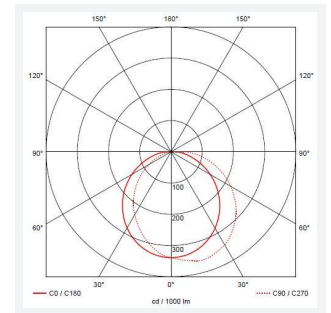

# Lucca

Lucca CCT Multi Wattage  
Code: ALUCLED/B

Category	Bulkheads
Application	Ancillary, Commercial, Education, Healthcare, Hospitality, Industrial, Outdoor, Retail
Specification	Performance

### GENERAL INFORMATION

Wattage	18W - 27W
Lumens Delivered	1300lm - 1900lm (4000K)
Lm/W	69lm/W - 71lm/W (4000K)
Beam Angle	105/110
CRI	80
CCT	3000/4000K
Input	220/240V
Operating Temp	-20°C - 40°C
SDCM	5
Product Weight without Packaging	1.869 kg

### TECHNICAL INFORMATION

Light Source	LED
Colour / Finish	Black
IP Rating	IP66
Class Protection	1
Internal / External	External
Surface / Recessed / Suspended	Wall
Lumen Depreciation	L70 60,000h
Warranty (Years)	5
CE Mark	Yes
Diameter	298 mm