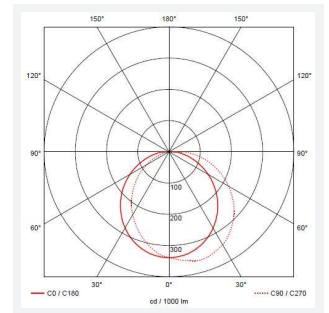

Lucca

Lucca CCT Multi Wattage
Code: ALUCLED/B

Category	Bulkheads
Application	Ancillary, Commercial, Education, Healthcare, Hospitality, Industrial, Outdoor, Retail
Specification	Performance

PRODUCT FEATURES

GENERAL INFORMATION	
Wattage	18W - 27W
Lumens Delivered	1300lm - 1900lm (4000K)
Lm/W	69lm/W - 71lm/W (4000K)
Beam Angle	105/110
CRI	80
CCT	3000/4000K
Input	220-240V
Operating Temp	-20°C - 40°C
SDCM	5
Product Weight without Packaging	1.869 kg

TECHNICAL INFORMATION	
Light Source	LED
Colour / Finish	Black
IP Rating	IP66
Class Protection	1
Internal / External	External
Surface / Recessed / Suspended	Wall
Lumen Depreciation	L70 60,000h
Warranty (Years)	5
CE Mark	Yes
Diameter	298 mm