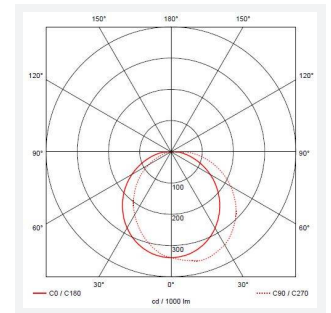

Lucca

Lucca CCT Multi Wattage Self-Test Emergency
Code: ALUCLED/B/SM3

Category	Bulkheads
Application	Ancillary, Commercial, Education, Healthcare, Hospitality, Industrial, Outdoor, Retail
Specification	Performance

GENERAL INFORMATION	
Wattage	18W - 27W
Lumens Delivered	1300lm - 1900lm (4000K)
Lm/W	69lm/W - 71lm/W (4000K)
Beam Angle	105/110
CRI	80
CCT	3000/4000K
Input	220-240V
Operating Temp	0°C - 40°C
SDCM	5
Product Weight without Packaging	2.333 kg

TECHNICAL INFORMATION	
Light Source	LED
Colour / Finish	Black
IP Rating	IP66
Class Protection	1
Internal / External	External
Surface / Recessed / Suspended	Wall
Lumen Depreciation	L70 60,000h
Warranty (Years)	5
CE Mark	Yes
Diameter	298 mm