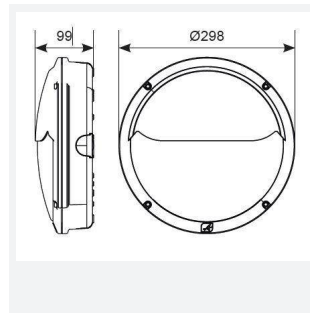

Lucca

Lucca CCT Multi Wattage Self-Test Emergency
Code: ALUCLED/B/SM3

Category	Bulkheads
Application	Ancillary, Commercial, Education, Healthcare, Hospitality, Industrial, Outdoor, Retail
Specification	Performance

GENERAL INFORMATION	
Wattage	18W - 27W
Lumens Delivered	1300lm - 1900lm (4000K)
Lm/W	69lm/W - 71lm/W (4000K)
Beam Angle	105/110
CRI	80
CCT	3000/4000K
Input	220-240V
Operating Temp	0°C - 40°C
SDCM	5
Product Weight without Packaging	2.333 kg

TECHNICAL INFORMATION	
Light Source	LED
Colour / Finish	Black
IP Rating	IP66
Class Protection	1
Internal / External	External
Surface / Recessed / Suspended	Wall
Lumen Depreciation	L70 60,000h
Warranty (Years)	5
CE Mark	Yes
Diameter	298 mm