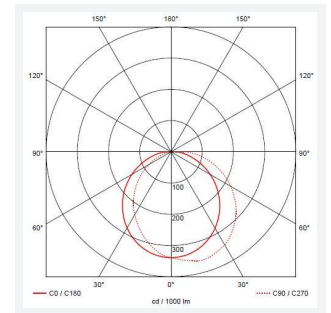

Lucca

Lucca CCT Multi Wattage Self-Test Emergency
Code: ALUCLED/B/SM3

Category	Bulkheads
Application	Ancillary, Commercial, Education, Healthcare, Hospitality, Industrial, Outdoor, Retail
Specification	Performance

GENERAL INFORMATION

Wattage	18W - 27W
Lumens Delivered	1300lm - 1900lm (4000K)
Lm/W	69lm/W - 71lm/W (4000K)
Beam Angle	105/110
CRI	80
CCT	3000/4000K
Input	220/240V
Operating Temp	0°C - 40°C
SDCM	5
Product Weight without Packaging	2.333 kg

TECHNICAL INFORMATION

Light Source	LED
Colour / Finish	Black
IP Rating	IP66
Class Protection	1
Internal / External	External
Surface / Recessed / Suspended	Wall
Lumen Depreciation	L70 60,000h
Warranty (Years)	5
CE Mark	Yes
Diameter	298 mm