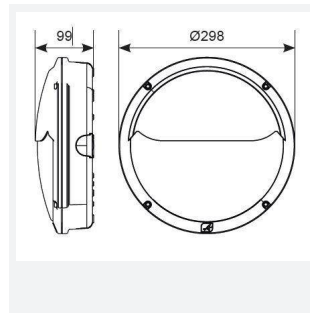

# Lucca

Lucca CCT Multi Wattage Self-Test Emergency  
Code: ALUCLED/B/SM3/PC

Category	Bulkheads
Application	Ancillary, Commercial, Education, Healthcare, Hospitality, Industrial, Outdoor, Retail
Specification	Performance

GENERAL INFORMATION	
Wattage	18W - 27W
Lumens Delivered	1300lm - 1900lm (4000K)
Lm/W	69lm/W - 71lm/W (4000K)
Beam Angle	105/110
CRI	80
CCT	3000/4000K
Input	220/240V
Operating Temp	0°C - 40°C
SDCM	5
Product Weight without Packaging	2.39 kg

TECHNICAL INFORMATION	
Light Source	LED
Colour / Finish	Black
IP Rating	IP66
Class Protection	1
Internal / External	External
Surface / Recessed / Suspended	Wall
Lumen Depreciation	L70 60,000h
Warranty (Years)	5
CE Mark	Yes
Diameter	298 mm