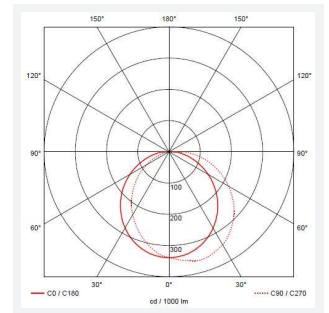

Lucca

Lucca CCT Multi Wattage Self-Test Emergency
Code: ALUCLED/B/SM3/PC

Category	Bulkheads
Application	Ancillary, Commercial, Education, Healthcare, Hospitality, Industrial, Outdoor, Retail
Specification	Performance

GENERAL INFORMATION	
Wattage	18W - 27W
Lumens Delivered	1300lm - 1900lm (4000K)
Lm/W	69lm/W - 71lm/W (4000K)
Beam Angle	105/110
CRI	80
CCT	3000/4000K
Input	220-240V
Operating Temp	0°C - 40°C
SDCM	5
Product Weight without Packaging	2.39 kg

TECHNICAL INFORMATION	
Light Source	LED
Colour / Finish	Black
IP Rating	IP66
Class Protection	1
Internal / External	External
Surface / Recessed / Suspended	Wall
Lumen Depreciation	L70 60,000h
Warranty (Years)	5
CE Mark	Yes
Diameter	298 mm