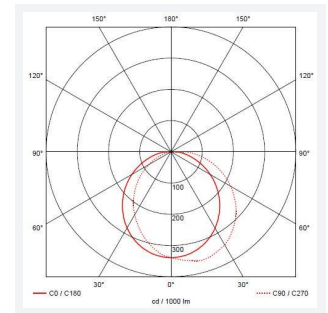

# Lucca

Lucca CCT Multi Wattage Self-Test Emergency  
Code: ALUCLED/B/SM3/PC

Category	Bulkheads
Application	Ancillary, Commercial, Education, Healthcare, Hospitality, Industrial, Outdoor, Retail
Specification	Performance

GENERAL INFORMATION	
Wattage	18W - 27W
Lumens Delivered	1300lm - 1900lm (4000K)
Lm/W	69lm/W - 71lm/W (4000K)
Beam Angle	105/110
CRI	80
CCT	3000/4000K
Input	220/240V
Operating Temp	0°C - 40°C
SDCM	5
Product Weight without Packaging	2.39 kg

TECHNICAL INFORMATION	
Light Source	LED
Colour / Finish	Black
IP Rating	IP66
Class Protection	1
Internal / External	External
Surface / Recessed / Suspended	Wall
Lumen Depreciation	L70 60,000h
Warranty (Years)	5
CE Mark	Yes
Diameter	298 mm