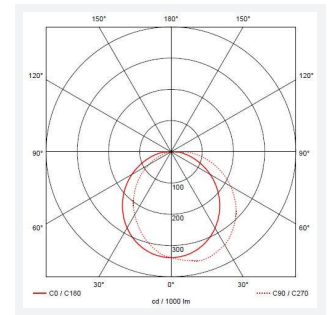

Lucca

Lucca CCT Multi Wattage Emergency Black
Code: ALUCLED/B/M3

Category	Bulkheads
Application	Ancillary, Commercial, Education, Healthcare, Hospitality, Industrial, Outdoor, Retail
Specification	Performance

GENERAL INFORMATION	
Wattage	18W - 27W
Lumens Delivered	1300lm - 1900lm (4000K)
Lm/W	69lm/W - 71lm/W (4000K)
Beam Angle	105/110
CRI	80
CCT	3000/4000K
Input	220/240V
Operating Temp	0°C - 40°C
SDCM	5
Product Weight without Packaging	2.308 kg

TECHNICAL INFORMATION	
Light Source	LED
Colour / Finish	Black
IP Rating	IP66
Class Protection	1
Internal / External	External
Surface / Recessed / Suspended	Wall
Lumen Depreciation	L70 60,000h
Warranty (Years)	5
CE Mark	Yes
Diameter	298 mm