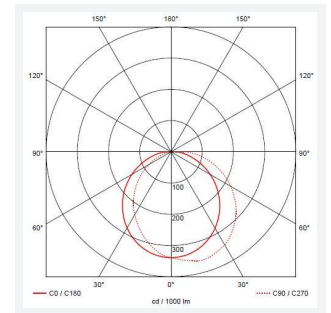

# Lucca

Lucca CCT Multi Wattage Emergency Black  
Code: ALUCLED/B/M3

Category	Bulkheads
Application	Ancillary, Commercial, Education, Healthcare, Hospitality, Industrial, Outdoor, Retail
Specification	Performance

GENERAL INFORMATION	
Wattage	18W - 27W
Lumens Delivered	1300lm - 1900lm (4000K)
Lm/W	69lm/W - 71lm/W (4000K)
Beam Angle	105/110
CRI	80
CCT	3000/4000K
Input	220-240V
Operating Temp	0°C - 40°C
SDCM	5
Product Weight without Packaging	2.308 kg

TECHNICAL INFORMATION	
Light Source	LED
Colour / Finish	Black
IP Rating	IP66
Class Protection	1
Internal / External	External
Surface / Recessed / Suspended	Wall
Lumen Depreciation	L70 60,000h
Warranty (Years)	5
CE Mark	Yes
Diameter	298 mm