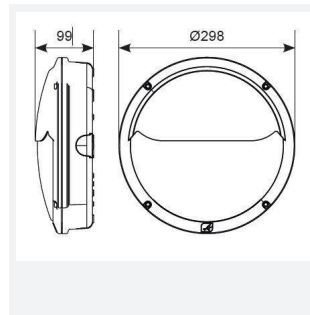

Lucca

Lucca CCT Multi Wattage Emergency Black
Code: ALUCLED/B/M3

Category	Bulkheads
Application	Ancillary, Commercial, Education, Healthcare, Hospitality, Industrial, Outdoor, Retail
Specification	Performance

GENERAL INFORMATION	
Wattage	18W - 27W
Lumens Delivered	1300lm - 1900lm (4000K)
Lm/W	69lm/W - 71lm/W (4000K)
Beam Angle	105/110
CRI	80
CCT	3000/4000K
Input	220/240V
Operating Temp	0°C - 40°C
SDCM	5
Product Weight without Packaging	2.308 kg

TECHNICAL INFORMATION	
Light Source	LED
Colour / Finish	Black
IP Rating	IP66
Class Protection	1
Internal / External	External
Surface / Recessed / Suspended	Wall
Lumen Depreciation	L70 60,000h
Warranty (Years)	5
CE Mark	Yes
Diameter	298 mm