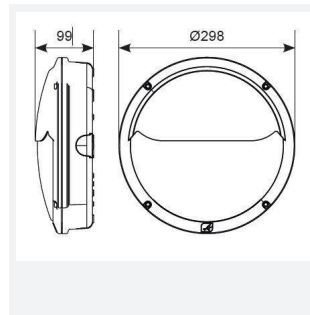

Lucca

Lucca CCT Multi Wattage Emergency Photocell
Code: ALUCLED/B/M3/PC

Category	Bulkheads
Application	Ancillary, Commercial, Education, Healthcare, Hospitality, Industrial, Outdoor, Retail
Specification	Performance

GENERAL INFORMATION	
Wattage	18W - 27W
Lumens Delivered	1300lm - 1900lm (4000K)
Lm/W	69lm/W - 71lm/W (4000K)
Beam Angle	105/110
CRI	80
CCT	3000/4000K
Input	220-240V
Operating Temp	0°C - 40°C
SDCM	5
Product Weight without Packaging	2.35 kg

TECHNICAL INFORMATION	
Light Source	LED
Colour / Finish	Black
IP Rating	IP66
Class Protection	1
Internal / External	External
Surface / Recessed / Suspended	Wall
Lumen Depreciation	L70 60,000h
Warranty (Years)	5
CE Mark	Yes
Diameter	298 mm