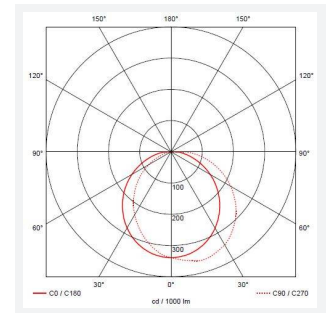

Lucca

Lucca CCT Multi Wattage Emergency Photocell
Code: ALUCLED/B/M3/PC

Category	Bulkheads
Application	Ancillary, Commercial, Education, Healthcare, Hospitality, Industrial, Outdoor, Retail
Specification	Performance

GENERAL INFORMATION	
Wattage	18W - 27W
Lumens Delivered	1300lm - 1900lm (4000K)
Lm/W	69lm/W - 71lm/W (4000K)
Beam Angle	105/110
CRI	80
CCT	3000/4000K
Input	220/240V
Operating Temp	0°C - 40°C
SDCM	5
Product Weight without Packaging	2.35 kg

TECHNICAL INFORMATION	
Light Source	LED
Colour / Finish	Black
IP Rating	IP66
Class Protection	1
Internal / External	External
Surface / Recessed / Suspended	Wall
Lumen Depreciation	L70 60,000h
Warranty (Years)	5
CE Mark	Yes
Diameter	298 mm