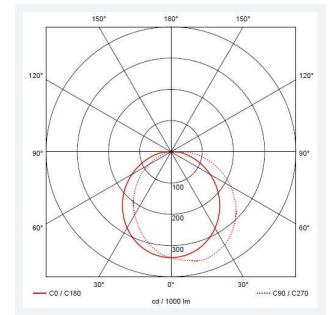

Lucca

Lucca CCT Multi Wattage Emergency Photocell
Code: ALUCLED/B/M3/PC

Category	Bulkheads
Application	Ancillary, Commercial, Education, Healthcare, Hospitality, Industrial, Outdoor, Retail
Specification	Performance

GENERAL INFORMATION	
Wattage	18W - 27W
Lumens Delivered	1300lm - 1900lm (4000K)
Lm/W	69lm/W - 71lm/W (4000K)
Beam Angle	105/110
CRI	80
CCT	3000/4000K
Input	220-240V
Operating Temp	0°C - 40°C
SDCM	5
Product Weight without Packaging	2.35 kg

TECHNICAL INFORMATION	
Light Source	LED
Colour / Finish	Black
IP Rating	IP66
Class Protection	1
Internal / External	External
Surface / Recessed / Suspended	Wall
Lumen Depreciation	L70 60,000h
Warranty (Years)	5
CE Mark	Yes
Diameter	298 mm