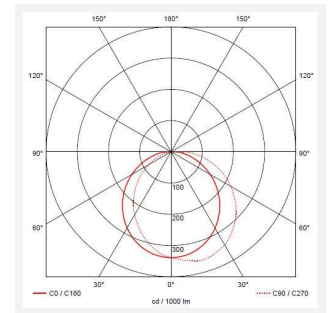

Lucca

Lucca CCT Multi Wattage DALI-Emergency Black
Code: ALUCLED/B/DM3

Category	Bulkheads
Application	Ancillary, Commercial, Education, Healthcare, Hospitality, Industrial, Outdoor, Retail
Specification	Performance

GENERAL INFORMATION	
Wattage	18W - 27W
Lumens Delivered	1300lm - 1900lm (4000K)
Lm/W	69lm/W - 71lm/W (4000K)
Beam Angle	105/110
CRI	80
CCT	3000/4000K
Input	220/240V
Operating Temp	0°C - 40°C
SDCM	5
Product Weight without Packaging	2.33 kg

TECHNICAL INFORMATION	
Light Source	LED
Colour / Finish	Black
IP Rating	IP66
Class Protection	1
Internal / External	External
Surface / Recessed / Suspended	Wall
Lumen Depreciation	L70 60,000h
Warranty (Years)	5
CE Mark	Yes
Diameter	298 mm