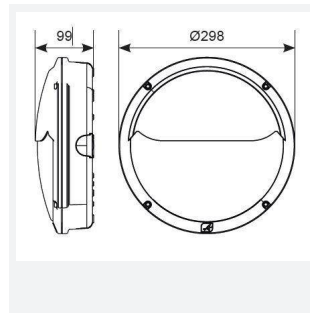

# Lucca

Lucca CCT Multi Wattage DALI-Emergency Black  
Code: ALUCLED/B/DM3

Category	Bulkheads
Application	Ancillary, Commercial, Education, Healthcare, Hospitality, Industrial, Outdoor, Retail
Specification	Performance

GENERAL INFORMATION	
Wattage	18W - 27W
Lumens Delivered	1300lm - 1900lm (4000K)
Lm/W	69lm/W - 71lm/W (4000K)
Beam Angle	105/110
CRI	80
CCT	3000/4000K
Input	220-240V
Operating Temp	0°C - 40°C
SDCM	5
Product Weight without Packaging	2.33 kg

TECHNICAL INFORMATION	
Light Source	LED
Colour / Finish	Black
IP Rating	IP66
Class Protection	1
Internal / External	External
Surface / Recessed / Suspended	Wall
Lumen Depreciation	L70 60,000h
Warranty (Years)	5
CE Mark	Yes
Diameter	298 mm