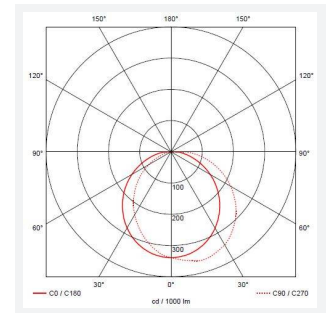

# Lucca

Lucca CCT Multi Wattage DALI-Emergency Black  
Code: ALUCLED/B/DM3

Category	Bulkheads
Application	Ancillary, Commercial, Education, Healthcare, Hospitality, Industrial, Outdoor, Retail
Specification	Performance

GENERAL INFORMATION	
Wattage	18W - 27W
Lumens Delivered	1300lm - 1900lm (4000K)
Lm/W	69lm/W - 71lm/W (4000K)
Beam Angle	105/110
CRI	80
CCT	3000/4000K
Input	220-240V
Operating Temp	0°C - 40°C
SDCM	5
Product Weight without Packaging	2.33 kg

TECHNICAL INFORMATION	
Light Source	LED
Colour / Finish	Black
IP Rating	IP66
Class Protection	1
Internal / External	External
Surface / Recessed / Suspended	Wall
Lumen Depreciation	L70 60,000h
Warranty (Years)	5
CE Mark	Yes
Diameter	298 mm