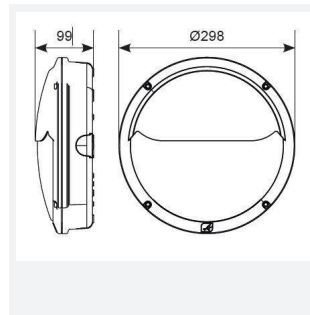

PRODUCT FEATURES

- IP66 rated die-cast aluminium wall light with opal polycarbonate diffuser suitable for education, commercial and industrial applications
- One product with integral switches for multi-wattage and selectable CCT options
- Powered by Tridonic
- Tamper-proof stainless steel allen key screws
- Non-dimmable

GENERAL INFORMATION	
Wattage	18W - 27W
Lumens Delivered	1300lm - 1900lm (4000K)
Lm/W	69lm/W - 71lm/W (4000K)
Beam Angle	105/110
CRI	80
CCT	3000/4000K
Input	220-240V
Operating Temp	0°C - 40°C
SDCM	5
Product Weight without Packaging	2.33 kg

TECHNICAL INFORMATION	
Light Source	LED
Colour / Finish	Black
IP Rating	IP66
Class Protection	1
Internal / External	External
Surface / Recessed / Suspended	Wall
Lumen Depreciation	L70 60,000h
Warranty (Years)	5
CE Mark	Yes
Diameter	298 mm