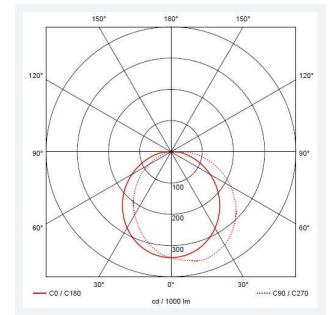

# Lucca

Lucca CCT Multi Wattage DALI-Emergency  
Code: ALUCLED/B/DM3/PC

<b>Category</b>	Bulkheads
<b>Application</b>	Ancillary, Commercial, Education, Healthcare, Hospitality, Industrial, Outdoor, Retail
<b>Specification</b>	Performance

GENERAL INFORMATION	
Wattage	18W - 27W
Lumens Delivered	1300lm - 1900lm (4000K)
Lm/W	69lm/W - 71lm/W (4000K)
Beam Angle	105/110
CRI	80
CCT	3000/4000K
Input	220-240V
Operating Temp	0°C - 40°C
SDCM	5
Product Weight without Packaging	2.33 kg

TECHNICAL INFORMATION	
Light Source	LED
Colour / Finish	Black
IP Rating	IP66
Class Protection	1
Internal / External	External
Surface / Recessed / Suspended	Wall
Lumen Depreciation	L70 60,000h
Warranty (Years)	5
CE Mark	Yes
Diameter	298 mm