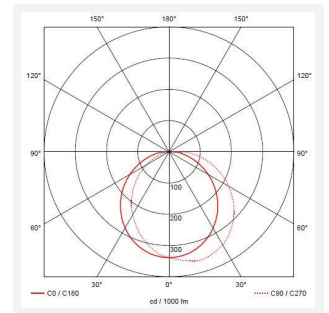

Lucca

Lucca CCT Multi Wattage DALI-Emergency
Code: ALUCLED/B/DM3/PC

Category	Bulkheads
Application	Ancillary, Commercial, Education, Healthcare, Hospitality, Industrial, Outdoor, Retail
Specification	Performance

GENERAL INFORMATION

Wattage	18W - 27W
Lumens Delivered	1300lm - 1900lm (4000K)
Lm/W	69lm/W - 71lm/W (4000K)
Beam Angle	105/110
CRI	80
CCT	3000/4000K
Input	220-240V
Operating Temp	0°C - 40°C
SDCM	5
Product Weight without Packaging	2.33 kg

TECHNICAL INFORMATION

Light Source	LED
Colour / Finish	Black
IP Rating	IP66
Class Protection	1
Internal / External	External
Surface / Recessed / Suspended	Wall
Lumen Depreciation	L70 60,000h
Warranty (Years)	5
CE Mark	Yes
Diameter	298 mm