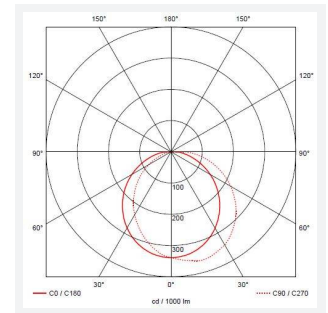

PRODUCT FEATURES

- IP66 rated die-cast aluminium wall light with opal polycarbonate diffuser suitable for education, commercial and industrial applications
- One product with integral switches for multi-wattage and selectable CCT options
- Powered by Tridonic
- Tamper-proof stainless steel allen key screws
- Non-dimmable

GENERAL INFORMATION

Wattage	18W - 27W
Lumens Delivered	1300lm - 1900lm (4000K)
Lm/W	69lm/W - 71lm/W (4000K)
Beam Angle	105/110
CRI	80
CCT	3000/4000K
Input	220/240V
Operating Temp	0°C - 40°C
SDCM	5
Product Weight without Packaging	2.33 kg

TECHNICAL INFORMATION

Light Source	LED
Colour / Finish	Black
IP Rating	IP66
Class Protection	1
Internal / External	External
Surface / Recessed / Suspended	Wall
Lumen Depreciation	L70 60,000h
Warranty (Years)	5
CE Mark	Yes
Diameter	298 mm