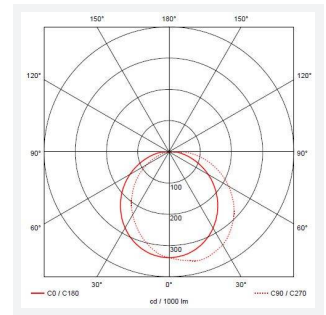

# Lucca

Lucca CCT Multi Wattage Corridor Function Self-Code: ALUCLED/B/CF/SM3

Category	Bulkheads
Application	Ancillary, Commercial, Education, Healthcare, Hospitality, Industrial, Outdoor, Retail
Specification	Performance

### GENERAL INFORMATION

Wattage	18W - 27W
Lumens Delivered	1300lm - 1900lm (4000K)
Lm/W	69lm/W - 71lm/W (4000K)
Beam Angle	105/110
CRI	80
CCT	3000/4000K
Input	220/240V
Operating Temp	0°C - 40°C
SDCM	5
Product Weight without Packaging	2.33 kg

### TECHNICAL INFORMATION

Light Source	LED
Colour / Finish	Black
IP Rating	IP66
Class Protection	1
Internal / External	External
Surface / Recessed / Suspended	Wall
Lumen Depreciation	L70 60,000h
Warranty (Years)	5
CE Mark	Yes
Diameter	298 mm