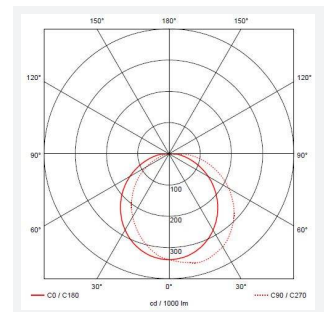

Lucca

Category	Bulkheads
Application	Ancillary, Commercial, Education, Healthcare, Hospitality, Industrial, Outdoor, Retail
Specification	Performance

Code: ALUCLED/B/CF/SM3/PC

- IP66 rated die-cast aluminium wall light with opal polycarbonate diffuser suitable for education, commercial and industrial applications
- One product with integral switches for multi-wattage and selectable CCT options
- Powered by Tridonic
- Tamper-proof stainless steel allen key screws
- Non-dimmable

GENERAL INFORMATION

Wattage	18W - 27W
Lumens Delivered	1300lm - 1900lm (4000K)
Lm/W	69lm/W - 71lm/W (4000K)
Beam Angle	105/110
CRI	80
CCT	3000/4000K
Input	220-240V
Operating Temp	0°C - 40°C
SDCM	5
Product Weight without Packaging	2.34 kg

TECHNICAL INFORMATION

Light Source	LED
Colour / Finish	Black
IP Rating	IP66
Class Protection	1
Internal / External	External
Surface / Recessed / Suspended	Wall
Lumen Depreciation	L70 60,000h
Warranty (Years)	5
CE Mark	Yes
Diameter	298 mm