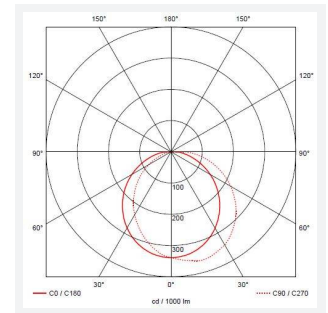

# Lucca

Lucca CCT Multi Wattage Corridor Function  
Code: ALUCLED/B/CF/M3

Category	Bulkheads
Application	Ancillary, Commercial, Education, Healthcare, Hospitality, Industrial, Outdoor, Retail
Specification	Performance

### GENERAL INFORMATION

Wattage	18W - 27W
Lumens Delivered	1300lm - 1900lm (4000K)
Lm/W	69lm/W - 71lm/W (4000K)
Beam Angle	105/110
CRI	80
CCT	3000/4000K
Input	220/240V
Operating Temp	0°C - 40°C
SDCM	5
Product Weight without Packaging	2.33 kg

### TECHNICAL INFORMATION

Light Source	LED
Colour / Finish	Black
IP Rating	IP66
Class Protection	1
Internal / External	External
Surface / Recessed / Suspended	Wall
Lumen Depreciation	L70 60,000h
Warranty (Years)	5
CE Mark	Yes
Diameter	298 mm