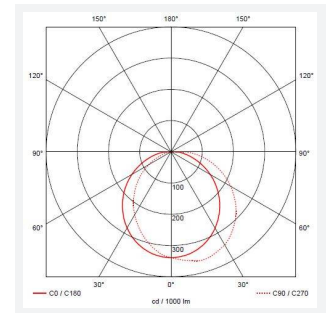

Lucca

Lucca CCT Multi Wattage Corridor Function
Code: ALUCLED/B/CF/M3/PC

Category	Bulkheads
Application	Ancillary, Commercial, Education, Healthcare, Hospitality, Industrial, Outdoor, Retail
Specification	Performance

GENERAL INFORMATION

Wattage	18W - 27W
Lumens Delivered	1300lm - 1900lm (4000K)
Lm/W	69lm/W - 71lm/W (4000K)
Beam Angle	105/110
CRI	80
CCT	3000/4000K
Input	220/240V
Operating Temp	0°C - 40°C
SDCM	5

TECHNICAL INFORMATION

Light Source	LED
Colour / Finish	Black
IP Rating	IP66
Class Protection	1
Internal / External	External
Surface / Recessed / Suspended	Wall
Lumen Depreciation	L70 60,000h
Warranty (Years)	5
CE Mark	Yes
Diameter	298 mm