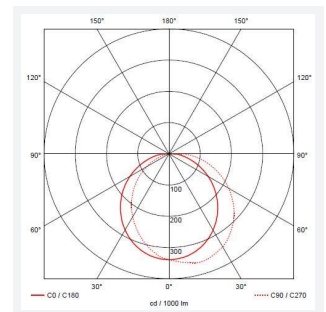

Lucca

Category	Bulkheads
Application	Ancillary, Commercial, Education, Healthcare, Hospitality, Industrial, Outdoor, Retail
Specification	Performance

Code: ALUCLED/B/CF/M3/PC

- IP66 rated die-cast aluminium wall light with opal polycarbonate diffuser suitable for education, commercial and industrial applications
- One product with integral switches for multi-wattage and selectable CCT options
- Powered by Tridonic
- Tamper-proof stainless steel allen key screws
- Non-dimmable

GENERAL INFORMATION	
Wattage	18W - 27W
Lumens Delivered	1300lm - 1900lm (4000K)
Lm/W	69lm/W - 71lm/W (4000K)
Beam Angle	105/110
CRI	80
CCT	3000/4000K
Input	220-240V
Operating Temp	0°C - 40°C
SDCM	5

TECHNICAL INFORMATION	
Light Source	LED
Colour / Finish	Black
IP Rating	IP66
Class Protection	1
Internal / External	External
Surface / Recessed / Suspended	Wall
Lumen Depreciation	L70 60,000h
Warranty (Years)	5
CE Mark	Yes
Diameter	298 mm