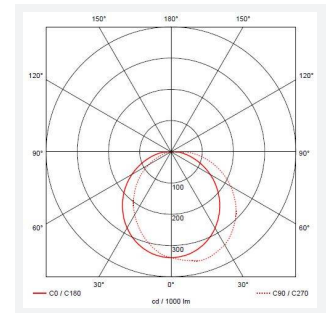

Lucca

**Lucca CCT Multi Wattage Corridor Function DALI-
Code: ALUCLED/B/CF/DM3**

Category	Bulkheads
Application	Ancillary, Commercial, Education, Healthcare, Hospitality, Industrial, Outdoor, Retail
Specification	Performance

GENERAL INFORMATION	
Wattage	18W - 27W
Lumens Delivered	1300lm - 1900lm (4000K)
Lm/W	69lm/W - 71lm/W (4000K)
Beam Angle	105/110
CRI	80
CCT	3000/4000K
Input	220/240V
Operating Temp	0°C - 40°C
SDCM	5

TECHNICAL INFORMATION	
Light Source	LED
Colour / Finish	Black
IP Rating	IP66
Class Protection	1
Internal / External	External
Surface / Recessed / Suspended	Wall
Lumen Depreciation	L70 60,000h
Warranty (Years)	5
CE Mark	Yes
Diameter	298 mm