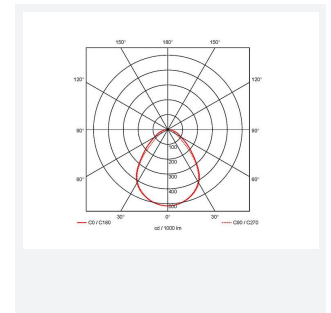

Lota

Category	Commercial Panels
Application	Commercial, Education, Healthcare
Specification	Performance

Code: ALOTLED/OCTO/SM3

- Recessed luminaire suitable for educational or commercial applications
- Selectable CCT between 3000K, 4000K and 6000K output
- TP(a) as Standard
- UGR<19 (unified glare rating) compliant luminaire ideal for most interior
- Powder coated steel construction

GENERAL INFORMATION	
Wattage	31W
Lumens Delivered	3200lm (4000K)
Lm/W	110lm/W (4000K)
Beam Angle	85
CRI	80
CCT	3000/4000/6500K
Input	220-240V
Operating Temp	0°C - 40°C
SDCM	6
UGR	17

TECHNICAL INFORMATION	
Light Source	LED
Colour / Finish	White
IP Rating	IP20
Class Protection	2
Internal / External	Internal
Surface / Recessed / Suspended	Recessed
Lumen Depreciation	L80 54,000h
Warranty (Years)	5
CE Mark	Yes
Height	80 mm