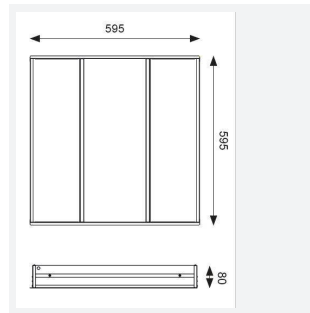

Lota

Category	Commercial Panels
Application	Commercial, Education, Healthcare
Specification	Performance

Code: ALOTLED/OCTO/SM3

- Recessed luminaire suitable for educational or commercial applications
- Selectable CCT between 3000K, 4000K and 6000K output
- TP(a) as Standard
- UGR<19 (unified glare rating) compliant luminaire ideal for most interior
- Powder coated steel construction

GENERAL INFORMATION	
Wattage	31W
Lumens Delivered	3200lm (4000K)
Lm/W	110lm/W (4000K)
Beam Angle	85
CRI	80
CCT	3000/4000/6500K
Input	220-240V
Operating Temp	0°C - 40°C
SDCM	6
UGR	17

TECHNICAL INFORMATION	
Light Source	LED
Colour / Finish	White
IP Rating	IP20
Class Protection	2
Internal / External	Internal
Surface / Recessed / Suspended	Recessed
Lumen Depreciation	L80 54,000h
Warranty (Years)	5
CE Mark	Yes
Height	80 mm