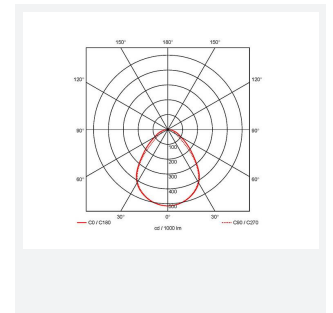

Lota

Category	Commercial Panels
Application	Commercial, Education, Healthcare
Specification	Performance

Code: ALOTLED/OCTO/DM3

- Recessed luminaire suitable for educational or commercial applications
- Selectable CCT between 3000K, 4000K and 6000K output
- TP(a) as Standard
- UGR<19 (unified glare rating) compliant luminaire ideal for most interior
- Powder coated steel construction

GENERAL INFORMATION

Wattage	31W
Lumens Delivered	3200lm (4000K)
Lm/W	110lm/W (4000K)
Beam Angle	85
CRI	80
CCT	3000/4000/6500K
Input	220-240V
Operating Temp	0°C - 40°C
SDCM	6
UGR	17

TECHNICAL INFORMATION

Light Source	LED
Colour / Finish	White
IP Rating	IP20
Class Protection	2
Internal / External	Internal
Surface / Recessed / Suspended	Recessed
Lumen Depreciation	L80 54,000h
Warranty (Years)	5
CE Mark	Yes
Height	80 mm