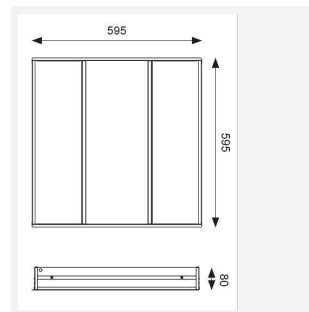

Lota

Category	Commercial Panels
Application	Commercial, Education, Healthcare
Specification	Performance

Code: ALOTLED/OCTO/DM3

- Recessed luminaire suitable for educational or commercial applications
- Selectable CCT between 3000K, 4000K and 6000K output
- TP(a) as Standard
- UGR<19 (unified glare rating) compliant luminaire ideal for most interior
- Powder coated steel construction

GENERAL INFORMATION

Wattage	31W
Lumens Delivered	3200lm (4000K)
Lm/W	110lm/W (4000K)
Beam Angle	85
CRI	80
CCT	3000/4000/6500K
Input	220-240V
Operating Temp	0°C - 40°C
SDCM	6
UGR	17

TECHNICAL INFORMATION

Light Source	LED
Colour / Finish	White
IP Rating	IP20
Class Protection	2
Internal / External	Internal
Surface / Recessed / Suspended	Recessed
Lumen Depreciation	L80 54,000h
Warranty (Years)	5
CE Mark	Yes
Height	80 mm