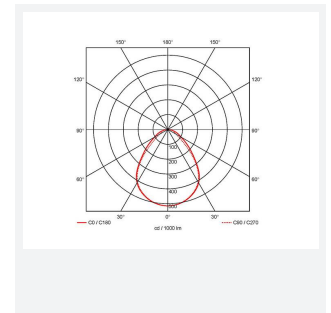

Lota

Lota CCT Recessed Modular Emergency Code: ALOTLED/M3

Category	Commercial Panels
Application	Commercial, Education, Healthcare
Specification	Performance

- Recessed luminaire suitable for educational or commercial applications
- Selectable CCT between 3000K, 4000K and 6000K output
- TP(a) as Standard
- UGR<19 (unified glare rating) compliant luminaire ideal for most interior
- Powder coated steel construction

GENERAL INFORMATION

Wattage	31W
Lumens Delivered	3200lm (4000K)
Lm/W	110lm/W (4000K)
Beam Angle	85
CRI	80
CCT	3000/4000/6500K
Input	220-240V
Operating Temp	0°C - 40°C
SDCM	6
UGR	17

TECHNICAL INFORMATION

Light Source	LED
Colour / Finish	White
IP Rating	IP20
Class Protection	2
Internal / External	Internal
Surface / Recessed / Suspended	Recessed
Lumen Depreciation	L80 54,000h
Warranty (Years)	5
CE Mark	Yes
Height	80 mm