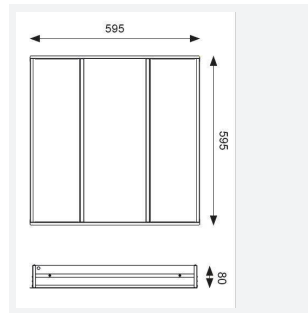

Lota

Lota CCT Recessed Modular Emergency Code: ALOTLED/M3

Category	Commercial Panels
Application	Commercial, Education, Healthcare
Specification	Performance

- Recessed luminaire suitable for educational or commercial applications
- Selectable CCT between 3000K, 4000K and 6000K output
- TP(a) as Standard
- UGR<19 (unified glare rating) compliant luminaire ideal for most interior
- Powder coated steel construction

Light Source	LED
Colour / Finish	White
IP Rating	IP20
Class Protection	2
Internal / External	Internal
Surface / Recessed / Suspended	Recessed
Lumen Depreciation	L80 54,000h
Warranty (Years)	5
CE Mark	Yes
Height	80 mm