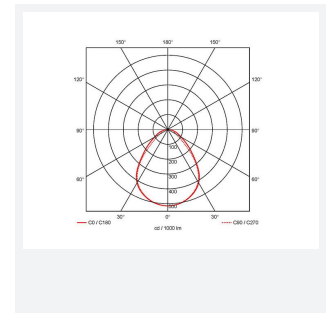

Lota

Category	Commercial Panels
Application	Commercial, Education, Healthcare
Specification	Performance

Lota CCT Recessed Modular Emergency Code: ALOTLED/M3

PRODUCT FEATURES

- Recessed luminaire suitable for educational or commercial applications
- Selectable CCT between 3000K, 4000K and 6000K output
- TP(a) as Standard
- UGR<19 (unified glare rating) compliant luminaire ideal for most interior
- Powder coated steel construction

GENERAL INFORMATION	
Wattage	31W
Lumens Delivered	3200lm (4000K)
Lm/W	110lm/W (4000K)
Beam Angle	85
CRI	80
CCT	3000/4000/6500K
Input	220/240V
Operating Temp	0°C - 40°C
SDCM	6
UGR	17
Cut-Out Size	575x575mm
Product Weight without Packaging	4.13 kg

TECHNICAL INFORMATION	
Light Source	LED
Colour / Finish	White
IP Rating	IP20
Class Protection	2
Internal / External	Internal
Surface / Recessed / Suspended	Recessed
Lumen Depreciation	L80 54,000h
Warranty (Years)	5
CE Mark	Yes
Height	80 mm