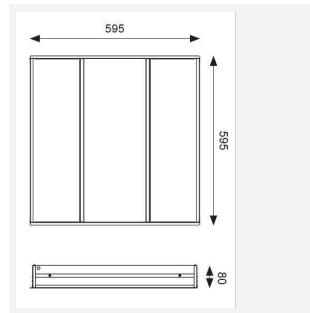

Lota

Category	Commercial Panels
Application	Commercial, Education, Healthcare
Specification	Performance

Lota CCT Recessed Modular Emergency Code: ALOTLED/M3

PRODUCT FEATURES

- Recessed luminaire suitable for educational or commercial applications
- Selectable CCT between 3000K, 4000K and 6000K output
- TP(a) as Standard
- UGR<19 (unified glare rating) compliant luminaire ideal for most interior
- Powder coated steel construction

GENERAL INFORMATION	
Wattage	31W
Lumens Delivered	3200lm (4000K)
Lm/W	110lm/W (4000K)
Beam Angle	85
CRI	80
CCT	3000/4000/6500K
Input	220/240V
Operating Temp	0°C - 40°C
SDCM	6
UGR	17
Cut-Out Size	575x575mm
Product Weight without Packaging	4.13 kg

TECHNICAL INFORMATION	
Light Source	LED
Colour / Finish	White
IP Rating	IP20
Class Protection	2
Internal / External	Internal
Surface / Recessed / Suspended	Recessed
Lumen Depreciation	L80 54,000h
Warranty (Years)	5
CE Mark	Yes
Height	80 mm