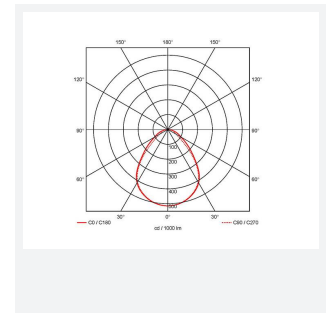

Lota

Lota CCT Recessed Modular 1-10V Emergency
Code: ALOTLED/DD4/M3

Category	Commercial Panels
Application	Commercial, Education, Healthcare
Specification	Performance

PRODUCT FEATURES

- Recessed luminaire suitable for educational or commercial applications
- Selectable CCT between 3000K, 4000K and 6000K output
- TP(a) as Standard
- UGR<19 (unified glare rating) compliant luminaire ideal for most interior
- Powder coated steel construction

GENERAL INFORMATION	
Wattage	31W
Lumens Delivered	3200lm (4000K)
Lm/W	110lm/W (4000K)
Beam Angle	85
CRI	80
CCT	3000/4000/6500K
Input	220-240V
Operating Temp	0°C - 40°C
SDCM	6
UGR	17
Cut-Out Size	575x575mm
Product Weight without Packaging	0.01 kg

TECHNICAL INFORMATION	
Light Source	LED
Colour / Finish	White
IP Rating	IP20
Class Protection	2
Internal / External	Internal
Surface / Recessed / Suspended	Recessed
Lumen Depreciation	L80 54,000h
Warranty (Years)	5
CE Mark	Yes
Height	80 mm