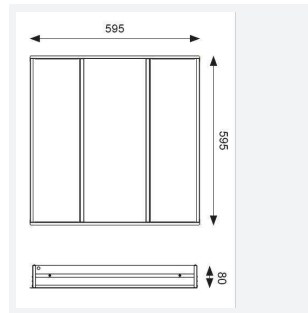

Lota

Lota CCT Recessed Modular 1-10V Emergency
Code: ALOTLED/DD4/M3

Category	Commercial Panels
Application	Commercial, Education, Healthcare
Specification	Performance

PRODUCT FEATURES

- Recessed luminaire suitable for educational or commercial applications
- Selectable CCT between 3000K, 4000K and 6000K output
- TP(a) as Standard
- UGR<19 (unified glare rating) compliant luminaire ideal for most interior
- Powder coated steel construction

GENERAL INFORMATION	
Wattage	31W
Lumens Delivered	3200lm (4000K)
Lm/W	110lm/W (4000K)
Beam Angle	85
CRI	80
CCT	3000/4000/6500K
Input	220-240V
Operating Temp	0°C - 40°C
SDCM	6
UGR	17
Cut-Out Size	575x575mm
Product Weight without Packaging	0.01 kg

TECHNICAL INFORMATION	
Light Source	LED
Colour / Finish	White
IP Rating	IP20
Class Protection	2
Internal / External	Internal
Surface / Recessed / Suspended	Recessed
Lumen Depreciation	L80 54,000h
Warranty (Years)	5
CE Mark	Yes
Height	80 mm