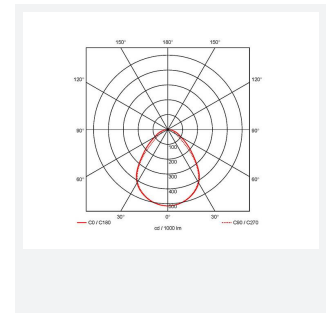

Lota

Category	Commercial Panels
Application	Commercial, Education, Healthcare
Specification	Performance

Lota CCT Recessed Modular Switch Dim
Code: ALOTLED/DD1

PRODUCT FEATURES

- Recessed luminaire suitable for educational or commercial applications
- Selectable CCT between 3000K, 4000K and 6000K output
- TP(a) as Standard
- UGR<19 (unified glare rating) compliant luminaire ideal for most interior
- Powder coated steel construction

GENERAL INFORMATION	
Wattage	31W
Lumens Delivered	3200lm (4000K)
Lm/W	110lm/W (4000K)
Beam Angle	85
CRI	80
CCT	3000/4000/6500K
Input	220/240V
Operating Temp	-20°C - 40°C
SDCM	6
UGR	17
Cut-Out Size	575x575mm
Product Weight without Packaging	3.73 kg

TECHNICAL INFORMATION	
Light Source	LED
Colour / Finish	White
IP Rating	IP20
Class Protection	2
Internal / External	Internal
Surface / Recessed / Suspended	Recessed
Lumen Depreciation	L80 54,000h
Warranty (Years)	5
CE Mark	Yes
Height	80 mm