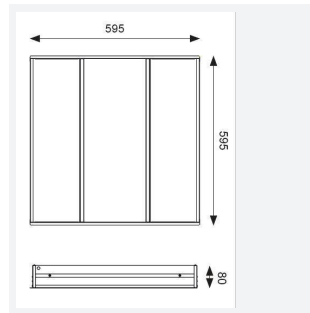

Lota

Category	Commercial Panels
Application	Commercial, Education, Healthcare
Specification	Performance

Lota CCT Recessed Modular Switch Dim
Code: ALOTLED/DD1

PRODUCT FEATURES

- Recessed luminaire suitable for educational or commercial applications
- Selectable CCT between 3000K, 4000K and 6000K output
- TP(a) as Standard
- UGR<19 (unified glare rating) compliant luminaire ideal for most interior
- Powder coated steel construction

GENERAL INFORMATION	
Wattage	31W
Lumens Delivered	3200lm (4000K)
Lm/W	110lm/W (4000K)
Beam Angle	85
CRI	80
CCT	3000/4000/6500K
Input	220/240V
Operating Temp	-20°C - 40°C
SDCM	6
UGR	17
Cut-Out Size	575x575mm
Product Weight without Packaging	3.73 kg

TECHNICAL INFORMATION	
Light Source	LED
Colour / Finish	White
IP Rating	IP20
Class Protection	2
Internal / External	Internal
Surface / Recessed / Suspended	Recessed
Lumen Depreciation	L80 54,000h
Warranty (Years)	5
CE Mark	Yes
Height	80 mm