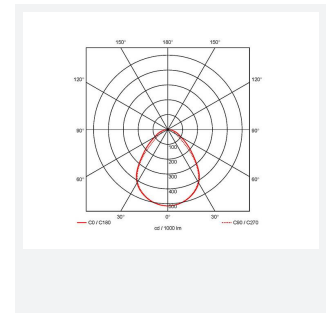

# Lota

Lota CCT Recessed Modular Switch Dim  
Code: ALOTLED/DD1

Category	Commercial Panels
Application	Commercial, Education, Healthcare
Specification	Performance

## PRODUCT FEATURES

- Recessed luminaire suitable for educational or commercial applications
- Selectable CCT between 3000K, 4000K and 6000K output
- TP(a) as Standard
- UGR<19 (unified glare rating) compliant luminaire ideal for most interior
- Powder coated steel construction

GENERAL INFORMATION	
Wattage	31W
Lumens Delivered	3200lm (4000K)
Lm/W	110lm/W (4000K)
Beam Angle	85
CRI	80
CCT	3000/4000/6500K
Input	220-240V
Operating Temp	-20°C - 40°C
SDCM	6
UGR	17
Cut-Out Size	575x575mm
Product Weight without Packaging	3.73 kg

TECHNICAL INFORMATION	
Light Source	LED
Colour / Finish	White
IP Rating	IP20
Class Protection	2
Internal / External	Internal
Surface / Recessed / Suspended	Recessed
Lumen Depreciation	L80 54,000h
Warranty (Years)	5
CE Mark	Yes
Height	80 mm