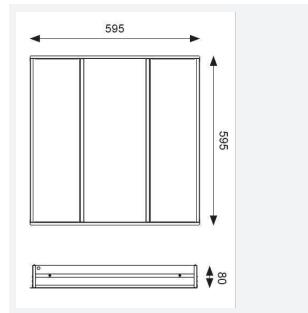

# Lota

Lota CCT Recessed Modular Switch Dim  
Code: ALOTLED/DD1

Category	Commercial Panels
Application	Commercial, Education, Healthcare
Specification	Performance

GENERAL INFORMATION	
Wattage	31W
Lumens Delivered	3200lm (4000K)
Lm/W	110lm/W (4000K)
Beam Angle	85
CRI	80
CCT	3000/4000/6500K
Input	220-240V
Operating Temp	-20°C - 40°C
SDCM	6
UGR	17
Cut-Out Size	575x575mm
Product Weight without Packaging	3.73 kg

TECHNICAL INFORMATION	
Light Source	LED
Colour / Finish	White
IP Rating	IP20
Class Protection	2
Internal / External	Internal
Surface / Recessed / Suspended	Recessed
Lumen Depreciation	L80 54,000h
Warranty (Years)	5
CE Mark	Yes
Height	80 mm