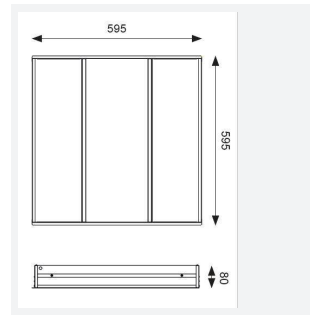

Lota

Lota CCT Recessed Modular Switch Dim
Code: ALOTLED/DD1/M3

Category	Commercial Panels
Application	Commercial, Education, Healthcare
Specification	Performance

PRODUCT FEATURES

- Recessed luminaire suitable for educational or commercial applications
- Selectable CCT between 3000K, 4000K and 6000K output
- TP(a) as Standard
- UGR<19 (unified glare rating) compliant luminaire ideal for most interior
- Powder coated steel construction

GENERAL INFORMATION	
Wattage	31W
Lumens Delivered	3200lm (4000K)
Lm/W	110lm/W (4000K)
Beam Angle	85
CRI	80
CCT	3000/4000/6500K
Input	220/240V
Operating Temp	0°C - 40°C
SDCM	6
UGR	17
Cut-Out Size	575x575mm
Product Weight without Packaging	4.27 kg

TECHNICAL INFORMATION	
Light Source	LED
Colour / Finish	White
IP Rating	IP20
Class Protection	2
Internal / External	Internal
Surface / Recessed / Suspended	Recessed
Lumen Depreciation	L80 54,000h
Warranty (Years)	5
CE Mark	Yes
Height	80 mm