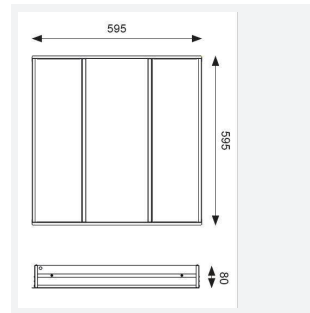

# Lota

Lota CCT Recessed Modular Switch Dim  
Code: ALOTLED/DD1/M3

Category	Commercial Panels
Application	Commercial, Education, Healthcare
Specification	Performance

GENERAL INFORMATION	
Wattage	31W
Lumens Delivered	3200lm (4000K)
Lm/W	110lm/W (4000K)
Beam Angle	85
CRI	80
CCT	3000/4000/6500K
Input	220-240V
Operating Temp	0°C - 40°C
SDCM	6
UGR	17
Cut-Out Size	575x575mm
Product Weight without Packaging	4.27 kg

TECHNICAL INFORMATION	
Light Source	LED
Colour / Finish	White
IP Rating	IP20
Class Protection	2
Internal / External	Internal
Surface / Recessed / Suspended	Recessed
Lumen Depreciation	L80 54,000h
Warranty (Years)	5
CE Mark	Yes
Height	80 mm