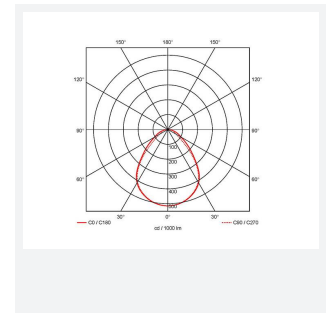

# Lota

Lota CCT Recessed Modular Switch Dim  
Code: ALOTLED/DD1/M3

Category	Commercial Panels
Application	Commercial, Education, Healthcare
Specification	Performance

## PRODUCT FEATURES

- Recessed luminaire suitable for educational or commercial applications
- Selectable CCT between 3000K, 4000K and 6000K output
- TP(a) as Standard
- UGR<19 (unified glare rating) compliant luminaire ideal for most interior
- Powder coated steel construction

GENERAL INFORMATION	
Wattage	31W
Lumens Delivered	3200lm (4000K)
Lm/W	110lm/W (4000K)
Beam Angle	85
CRI	80
CCT	3000/4000/6500K
Input	220-240V
Operating Temp	0°C - 40°C
SDCM	6
UGR	17
Cut-Out Size	575x575mm
Product Weight without Packaging	4.27 kg

TECHNICAL INFORMATION	
Light Source	LED
Colour / Finish	White
IP Rating	IP20
Class Protection	2
Internal / External	Internal
Surface / Recessed / Suspended	Recessed
Lumen Depreciation	L80 54,000h
Warranty (Years)	5
CE Mark	Yes
Height	80 mm