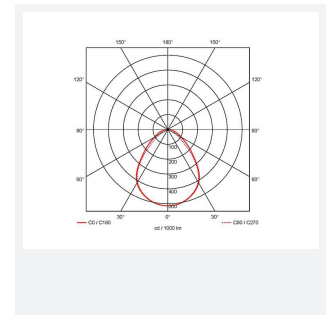

Lota

Lota CCT Recessed Modular Switch Dim
Code: ALOTLED/DD1/M3

Category	Commercial Panels
Application	Commercial, Education, Healthcare
Specification	Performance

PRODUCT FEATURES

- Recessed luminaire suitable for educational or commercial applications
- Selectable CCT between 3000K, 4000K and 6000K output
- TP(a) as Standard
- UGR<19 (unified glare rating) compliant luminaire ideal for most interior
- Powder coated steel construction

GENERAL INFORMATION	
Wattage	31W
Lumens Delivered	3200lm (4000K)
Lm/W	110lm/W (4000K)
Beam Angle	85
CRI	80
CCT	3000/4000/6500K
Input	220/240V
Operating Temp	0°C - 40°C
SDCM	6
UGR	17
Cut-Out Size	575x575mm
Product Weight without Packaging	4.27 kg

TECHNICAL INFORMATION	
Light Source	LED
Colour / Finish	White
IP Rating	IP20
Class Protection	2
Internal / External	Internal
Surface / Recessed / Suspended	Recessed
Lumen Depreciation	L80 54,000h
Warranty (Years)	5
CE Mark	Yes
Height	80 mm