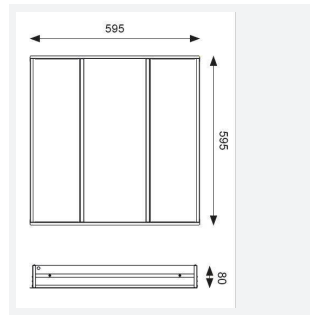

Lota

Category	Commercial Panels
Application	Commercial, Education, Healthcare
Specification	Performance

Lota CCT Recessed Modular Switch Dim DALI-
Code: ALOTLED/DD1/DM3