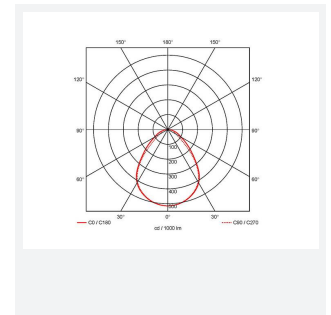

PRODUCT FEATURES

- Recessed luminaire suitable for educational or commercial applications
- Selectable CCT between 3000K, 4000K and 6000K output
- TP(a) as Standard
- UGR<19 (unified glare rating) compliant luminaire ideal for most interior
- Powder coated steel construction

| GENERAL INFORMATION | |
|----------------------------------|-----------------|
| Wattage | 31W |
| Lumens Delivered | 3200lm (4000K) |
| Lm/W | 110lm/W (4000K) |
| Beam Angle | 85 |
| CRI | 80 |
| CCT | 3000/4000/6500K |
| Input | 220/240V |
| Operating Temp | 0°C - 40°C |
| SDCM | 6 |
| UGR | 17 |
| Cut-Out Size | 575x575mm |
| Product Weight without Packaging | 0.01 kg |

| TECHNICAL INFORMATION | |
|--------------------------------|-------------|
| Light Source | LED |
| Colour / Finish | White |
| IP Rating | IP20 |
| Class Protection | 2 |
| Internal / External | Internal |
| Surface / Recessed / Suspended | Recessed |
| Lumen Depreciation | L80 54,000h |
| Warranty (Years) | 5 |
| CE Mark | Yes |
| Height | 80 mm |