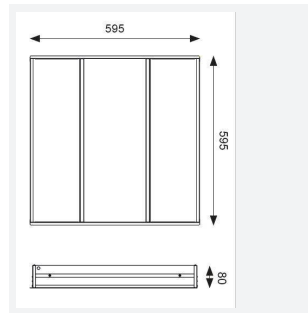

Lota

Lota CCT Recessed Modular Switch Dim DALI-
Code: ALOTLED/DD1/DM3

Category	Commercial Panels
Application	Commercial, Education, Healthcare
Specification	Performance

PRODUCT FEATURES

- Recessed luminaire suitable for educational or commercial applications
- Selectable CCT between 3000K, 4000K and 6000K output
- TP(a) as Standard
- UGR<19 (unified glare rating) compliant luminaire ideal for most interior
- Powder coated steel construction

GENERAL INFORMATION	
Wattage	31W
Lumens Delivered	3200lm (4000K)
Lm/W	110lm/W (4000K)
Beam Angle	85
CRI	80
CCT	3000/4000/6500K
Input	220-240V
Operating Temp	0°C - 40°C
SDCM	6
UGR	17
Cut-Out Size	575x575mm
Product Weight without Packaging	0.01 kg

TECHNICAL INFORMATION	
Light Source	LED
Colour / Finish	White
IP Rating	IP20
Class Protection	2
Internal / External	Internal
Surface / Recessed / Suspended	Recessed
Lumen Depreciation	L80 54,000h
Warranty (Years)	5
CE Mark	Yes
Height	80 mm