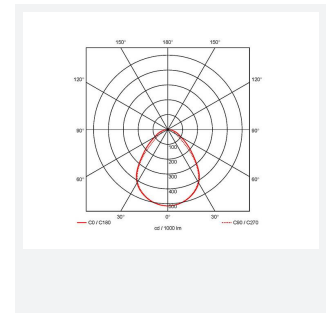

Lota

Lota CCT Recessed Modular Switch Dim DALI-
Code: ALOTLED/DD1/DM3

Category	Commercial Panels
Application	Commercial, Education, Healthcare
Specification	Performance

PRODUCT FEATURES

- Recessed luminaire suitable for educational or commercial applications
- Selectable CCT between 3000K, 4000K and 6000K output
- TP(a) as Standard
- UGR<19 (unified glare rating) compliant luminaire ideal for most interior
- Powder coated steel construction

GENERAL INFORMATION	
Wattage	31W
Lumens Delivered	3200lm (4000K)
Lm/W	110lm/W (4000K)
Beam Angle	85
CRI	80
CCT	3000/4000/6500K
Input	220-240V
Operating Temp	0°C - 40°C
SDCM	6
UGR	17
Cut-Out Size	575x575mm
Product Weight without Packaging	0.01 kg

TECHNICAL INFORMATION	
Light Source	LED
Colour / Finish	White
IP Rating	IP20
Class Protection	2
Internal / External	Internal
Surface / Recessed / Suspended	Recessed
Lumen Depreciation	L80 54,000h
Warranty (Years)	5
CE Mark	Yes
Height	80 mm