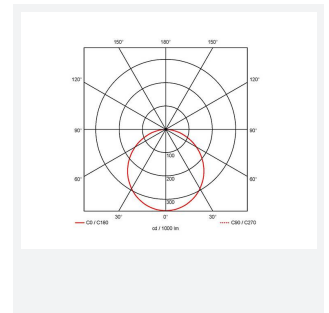

Lodi

Lodi Slim Downlight 95 Warm White Code: ALODLED/95/WW

Category	Downlights
Application	Ancillary, Commercial, Education, Healthcare, Hospitality, Retail
Specification	Performance

- Economic circular LED performance downlight suitable for semi-commercial and residential applications
- Ideal for use in areas with shallow ceiling voids
- Low profile design with integral driver
- Supplied pre-wired with 300mm of cable

GENERAL INFORMATION	
Wattage	8W
Lumens Delivered	750lm
Lm/W	95lm/W
Beam Angle	115
CRI	80
CCT	3000K
Input	220-240V
Operating Temp	-15°C - 25°C
SDCM	6
UGR	30
Cut-Out Size	100mm
Product Weight without Packaging	0.11 kg

TECHNICAL INFORMATION	
Light Source	LED
Colour / Finish	White
IP Rating	IP20
Class Protection	2
Internal / External	Internal
Surface / Recessed / Suspended	Recessed
Lumen Depreciation	L70 54,000h
Warranty (Years)	2
CE Mark	Yes
Diameter	115 mm
Accessories	ASLED/3NM