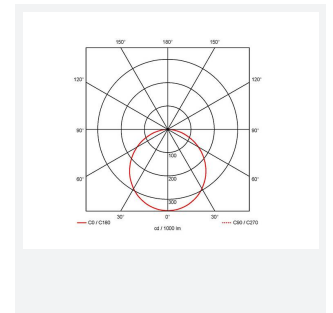

Lodi

Lodi Slim Downlight 95 Warm White
Code: ALODLED/95/WW

Category	Downlights
Application	Ancillary, Commercial, Education, Healthcare, Hospitality, Retail
Specification	Performance

PRODUCT FEATURES

- Economic circular LED performance downlight suitable for semi-commercial and residential applications
- Ideal for use in areas with shallow ceiling voids
- Low profile design with integral driver
- Supplied pre-wired with 300mm of cable

GENERAL INFORMATION	
Wattage	8W
Lumens Delivered	750lm
Lm/W	95lm/W
Beam Angle	115
CRI	80
CCT	3000K
Input	220/240V
Operating Temp	-15°C - 25°C
SDCM	6
UGR	30
Cut-Out Size	100mm
Product Weight without Packaging	0.11 kg

TECHNICAL INFORMATION	
Light Source	LED
Colour / Finish	White
IP Rating	IP20
Class Protection	2
Internal / External	Internal
Surface / Recessed / Suspended	Recessed
Lumen Depreciation	L70 54,000h
Warranty (Years)	2
CE Mark	Yes
Diameter	115 mm
Accessories	ASLED/3NM