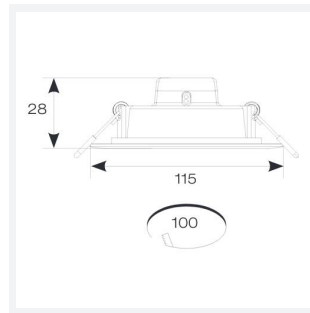

Lodi

Lodi Slim Downlight 95 Warm White Code: ALODLED/95/WW

Category	Downlights
Application	Ancillary, Commercial, Education, Healthcare, Hospitality, Retail
Specification	Performance

- Economic circular LED performance downlight suitable for semi-commercial and residential applications
- Ideal for use in areas with shallow ceiling voids
- Low profile design with integral driver
- Supplied pre-wired with 300mm of cable

GENERAL INFORMATION	
Wattage	8W
Lumens Delivered	750lm
Lm/W	95lm/W
Beam Angle	115
CRI	80
CCT	3000K
Input	220-240V
Operating Temp	-15°C - 25°C
SDCM	6
UGR	30
Cut-Out Size	100mm
Product Weight without Packaging	0.11 kg

TECHNICAL INFORMATION	
Light Source	LED
Colour / Finish	White
IP Rating	IP20
Class Protection	2
Internal / External	Internal
Surface / Recessed / Suspended	Recessed
Lumen Depreciation	L70 54,000h
Warranty (Years)	2
CE Mark	Yes
Diameter	115 mm
Accessories	ASLED/3NM