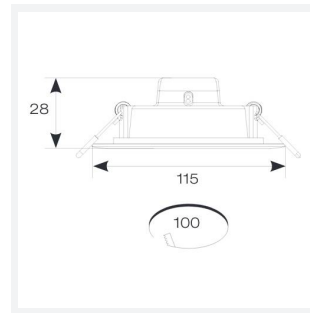

Lodi

Lodi Slim Downlight 95 Warm White
Code: ALODLED/95/WW

Category	Downlights
Application	Ancillary, Commercial, Education, Healthcare, Hospitality, Retail
Specification	Performance

PRODUCT FEATURES

- Economic circular LED performance downlight suitable for semi-commercial and residential applications
- Ideal for use in areas with shallow ceiling voids
- Low profile design with integral driver
- Supplied pre-wired with 300mm of cable

GENERAL INFORMATION	
Wattage	8W
Lumens Delivered	750lm
Lm/W	95lm/W
Beam Angle	115
CRI	80
CCT	3000K
Input	220/240V
Operating Temp	-15°C - 25°C
SDCM	6
UGR	30
Cut-Out Size	100mm
Product Weight without Packaging	0.11 kg

TECHNICAL INFORMATION	
Light Source	LED
Colour / Finish	White
IP Rating	IP20
Class Protection	2
Internal / External	Internal
Surface / Recessed / Suspended	Recessed
Lumen Depreciation	L70 54,000h
Warranty (Years)	2
CE Mark	Yes
Diameter	115 mm
Accessories	ASLED/3NM