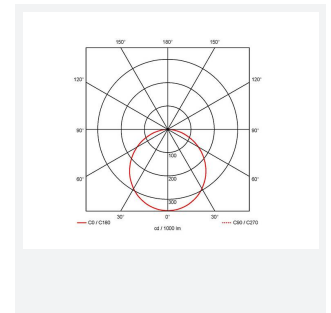

Lodi

Lodi Slim Downlight 95 Cool White
Code: ALODLED/95/CW

Category	Downlights
Application	Ancillary, Commercial, Education, Healthcare, Hospitality, Retail
Specification	Performance

- Economic circular LED performance downlight suitable for semi-commercial and residential applications
- Ideal for use in areas with shallow ceiling voids
- Low profile design with integral driver
- Supplied pre-wired with 300mm of cable

GENERAL INFORMATION	
Wattage	8W
Lumens Delivered	800lm
Lm/W	101lm/W
Beam Angle	115
CRI	80
CCT	4000K
Input	220-240V
Operating Temp	-15°C - 25°C
SDCM	6
UGR	30
Cut-Out Size	100mm
Product Weight without Packaging	0.11 kg

TECHNICAL INFORMATION	
Light Source	LED
Colour / Finish	White
IP Rating	IP20
Class Protection	2
Internal / External	Internal
Surface / Recessed / Suspended	Recessed
Lumen Depreciation	L70 54,000h
Warranty (Years)	2
CE Mark	Yes
Diameter	115 mm
Accessories	ASLED/3NM