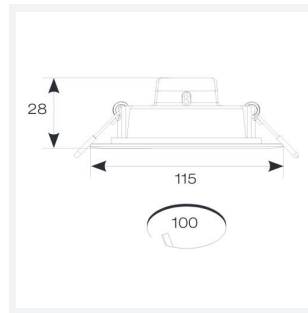

PRODUCT FEATURES

- Economic circular LED performance downlight suitable for semi-commercial and residential applications
- Ideal for use in areas with shallow ceiling voids
- Low profile design with integral driver
- Supplied pre-wired with 300mm of cable

GENERAL INFORMATION	
Wattage	8W
Lumens Delivered	800lm
Lm/W	101lm/W
Beam Angle	115
CRI	80
CCT	4000K
Input	220/240V
Operating Temp	-15°C - 25°C
SDCM	6
UGR	30
Cut-Out Size	100mm
Product Weight without Packaging	0.11 kg

TECHNICAL INFORMATION	
Light Source	LED
Colour / Finish	White
IP Rating	IP20
Class Protection	2
Internal / External	Internal
Surface / Recessed / Suspended	Recessed
Lumen Depreciation	L70 54,000h
Warranty (Years)	2
CE Mark	Yes
Diameter	115 mm
Accessories	ASLED/3NM