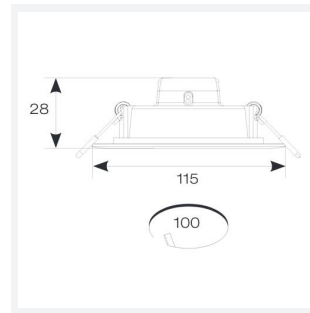

Lodi

Lodi Slim Downlight 95 Cool White
Code: ALODLED/95/CW

Category	Downlights
Application	Ancillary, Commercial, Education, Healthcare, Hospitality, Retail
Specification	Performance

- Economic circular LED performance downlight suitable for semi-commercial and residential applications
- Ideal for use in areas with shallow ceiling voids
- Low profile design with integral driver
- Supplied pre-wired with 300mm of cable

GENERAL INFORMATION	
Wattage	8W
Lumens Delivered	800lm
Lm/W	101lm/W
Beam Angle	115
CRI	80
CCT	4000K
Input	220-240V
Operating Temp	-15°C - 25°C
SDCM	6
UGR	30
Cut-Out Size	100mm
Product Weight without Packaging	0.11 kg

TECHNICAL INFORMATION	
Light Source	LED
Colour / Finish	White
IP Rating	IP20
Class Protection	2
Internal / External	Internal
Surface / Recessed / Suspended	Recessed
Lumen Depreciation	L70 54,000h
Warranty (Years)	2
CE Mark	Yes
Diameter	115 mm
Accessories	ASLED/3NM