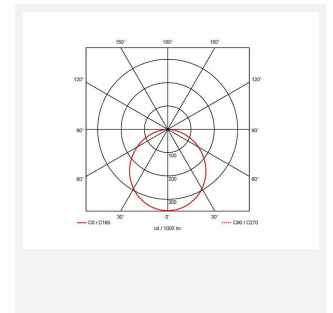

# Lodi

Lodi Slim Downlight 95 Cool White  
Code: ALODLED/95/CW

Category	Downlights
Application	Ancillary, Commercial, Education, Healthcare, Hospitality, Retail
Specification	Performance

## PRODUCT FEATURES

- Economic circular LED performance downlight suitable for semi-commercial and residential applications
- Ideal for use in areas with shallow ceiling voids
- Low profile design with integral driver
- Supplied pre-wired with 300mm of cable

GENERAL INFORMATION	
Wattage	8W
Lumens Delivered	800lm
Lm/W	101lm/W
Beam Angle	115
CRI	80
CCT	4000K
Input	220/240V
Operating Temp	-15°C - 25°C
SDCM	6
UGR	30
Cut-Out Size	100mm
Product Weight without Packaging	0.11 kg

TECHNICAL INFORMATION	
Light Source	LED
Colour / Finish	White
IP Rating	IP20
Class Protection	2
Internal / External	Internal
Surface / Recessed / Suspended	Recessed
Lumen Depreciation	L70 54,000h
Warranty (Years)	2
CE Mark	Yes
Diameter	115 mm
Accessories	ASLED/3NM