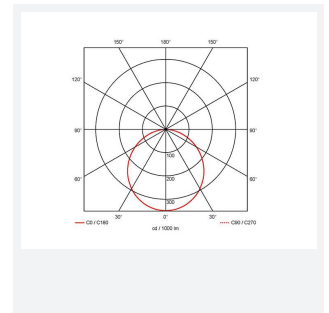

## PRODUCT FEATURES

- Economic circular LED performance downlight suitable for semi-commercial and residential applications
- Ideal for use in areas with shallow ceiling voids
- Low profile design with integral driver
- Supplied pre-wired with 300mm of cable

GENERAL INFORMATION	
Wattage	4W
Lumens Delivered	390lm
Lm/W	98lm/W
Beam Angle	115
CRI	80
CCT	3000K
Input	220-240V
Operating Temp	-15°C - 25°C
SDCM	6
UGR	30
Cut-Out Size	75mm
Product Weight without Packaging	0.061 kg

TECHNICAL INFORMATION	
Light Source	LED
Colour / Finish	White
IP Rating	IP20
Class Protection	2
Internal / External	Internal
Surface / Recessed / Suspended	Recessed
Lumen Depreciation	L70 54,000h
Warranty (Years)	2
CE Mark	Yes
Diameter	90 mm
Accessories	ASLED/3NM