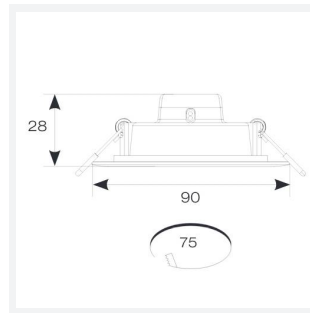

## PRODUCT FEATURES

- Economic circular LED performance downlight suitable for semi-commercial and residential applications
- Ideal for use in areas with shallow ceiling voids
- Low profile design with integral driver
- Supplied pre-wired with 300mm of cable

GENERAL INFORMATION	
Wattage	4W
Lumens Delivered	390lm
Lm/W	98lm/W
Beam Angle	115
CRI	80
CCT	3000K
Input	220-240V
Operating Temp	-15°C - 25°C
SDCM	6
UGR	30
Cut-Out Size	75mm
Product Weight without Packaging	0.061 kg

TECHNICAL INFORMATION	
Light Source	LED
Colour / Finish	White
IP Rating	IP20
Class Protection	2
Internal / External	Internal
Surface / Recessed / Suspended	Recessed
Lumen Depreciation	L70 54,000h
Warranty (Years)	2
CE Mark	Yes
Diameter	90 mm
Accessories	ASLED/3NM