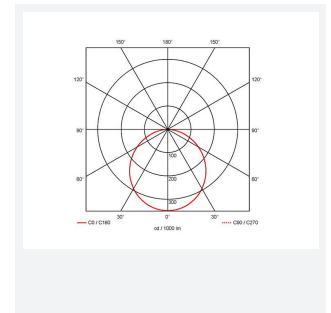

Lodi

Lodi Slim Downlight 75 Warm White
Code: ALODLED/75/WW

Category	Downlights
Application	Ancillary, Commercial, Education, Healthcare, Hospitality, Retail
Specification	Performance

PRODUCT FEATURES

- Economic circular LED performance downlight suitable for semi-commercial and residential applications
- Ideal for use in areas with shallow ceiling voids
- Low profile design with integral driver
- Supplied pre-wired with 300mm of cable

GENERAL INFORMATION	
Wattage	4W
Lumens Delivered	390lm
Lm/W	98lm/W
Beam Angle	115
CRI	80
CCT	3000K
Input	220-240V
Operating Temp	-15°C - 25°C
SDCM	6
UGR	30
Cut-Out Size	75mm
Product Weight without Packaging	0.061 kg

TECHNICAL INFORMATION	
Light Source	LED
Colour / Finish	White
IP Rating	IP20
Class Protection	2
Internal / External	Internal
Surface / Recessed / Suspended	Recessed
Lumen Depreciation	L70 54,000h
Warranty (Years)	2
CE Mark	Yes
Diameter	90 mm
Accessories	ASLED/3NM