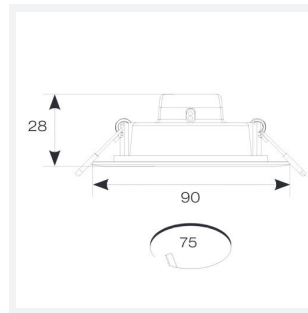

## PRODUCT FEATURES

- Economic circular LED performance downlight suitable for semi-commercial and residential applications
- Ideal for use in areas with shallow ceiling voids
- Low profile design with integral driver
- Supplied pre-wired with 300mm of cable

GENERAL INFORMATION	
Wattage	4W
Lumens Delivered	390lm
Lm/W	98lm/W
Beam Angle	115
CRI	80
CCT	3000K
Input	220/240V
Operating Temp	-15°C - 25°C
SDCM	6
UGR	30
Cut-Out Size	75mm
Product Weight without Packaging	0.061 kg

TECHNICAL INFORMATION	
Light Source	LED
Colour / Finish	White
IP Rating	IP20
Class Protection	2
Internal / External	Internal
Surface / Recessed / Suspended	Recessed
Lumen Depreciation	L70 54,000h
Warranty (Years)	2
CE Mark	Yes
Diameter	90 mm
Accessories	ASLED/3NM