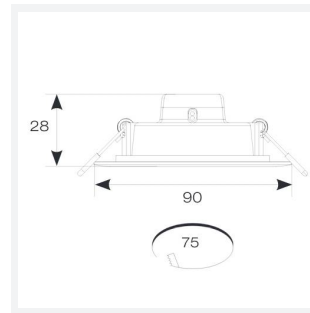

Lodi

Lodi Slim Downlight 75 Warm White
Code: ALODLED/75/WW

Category	Downlights
Application	Ancillary, Commercial, Education, Healthcare, Hospitality, Retail
Specification	Performance

PRODUCT FEATURES

- Economic circular LED performance downlight suitable for semi-commercial and residential applications
- Ideal for use in areas with shallow ceiling voids
- Low profile design with integral driver
- Supplied pre-wired with 300mm of cable

GENERAL INFORMATION	
Wattage	4W
Lumens Delivered	390lm
Lm/W	98lm/W
Beam Angle	115
CRI	80
CCT	3000K
Input	220-240V
Operating Temp	-15°C - 25°C
SDCM	6
UGR	30
Cut-Out Size	75mm
Product Weight without Packaging	0.061 kg

TECHNICAL INFORMATION	
Light Source	LED
Colour / Finish	White
IP Rating	IP20
Class Protection	2
Internal / External	Internal
Surface / Recessed / Suspended	Recessed
Lumen Depreciation	L70 54,000h
Warranty (Years)	2
CE Mark	Yes
Diameter	90 mm
Accessories	ASLED/3NM