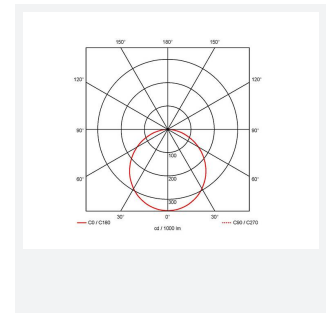

## PRODUCT FEATURES

- Economic circular LED performance downlight suitable for semi-commercial and residential applications
- Ideal for use in areas with shallow ceiling voids
- Low profile design with integral driver
- Supplied pre-wired with 300mm of cable

GENERAL INFORMATION	
Wattage	4W
Lumens Delivered	390lm
Lm/W	98lm/W
Beam Angle	115
CRI	80
CCT	3000K
Input	220/240V
Operating Temp	-15°C - 25°C
SDCM	6
UGR	30
Cut-Out Size	75mm
Product Weight without Packaging	0.061 kg

TECHNICAL INFORMATION	
Light Source	LED
Colour / Finish	White
IP Rating	IP20
Class Protection	2
Internal / External	Internal
Surface / Recessed / Suspended	Recessed
Lumen Depreciation	L70 54,000h
Warranty (Years)	2
CE Mark	Yes
Diameter	90 mm
Accessories	ASLED/3NM