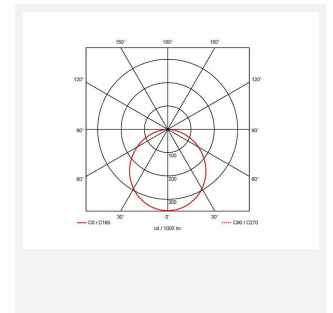

Lodi

Lodi Slim Downlight 75 Cool White
Code: ALODLED/75/CW

Category	Downlights
Application	Ancillary, Commercial, Education, Healthcare, Hospitality, Retail
Specification	Performance

PRODUCT FEATURES

- Economic circular LED performance downlight suitable for semi-commercial and residential applications
- Ideal for use in areas with shallow ceiling voids
- Low profile design with integral driver
- Supplied pre-wired with 300mm of cable

GENERAL INFORMATION	
Wattage	4W
Lumens Delivered	400lm
Lm/W	103lm/W
Beam Angle	115
CRI	80
CCT	4000K
Input	220-240V
Operating Temp	-15°C - 25°C
SDCM	6
UGR	30
Cut-Out Size	75mm
Product Weight without Packaging	0.061 kg

TECHNICAL INFORMATION	
Light Source	LED
Colour / Finish	White
IP Rating	IP20
Class Protection	2
Internal / External	Internal
Surface / Recessed / Suspended	Recessed
Lumen Depreciation	L70 54,000h
Warranty (Years)	2
CE Mark	Yes
Diameter	90 mm
Accessories	ASLED/3NM