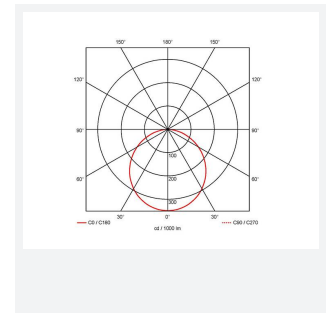

Lodi

Lodi Slim Downlight 75 Cool White
Code: ALODLED/75/CW

Category	Downlights
Application	Ancillary, Commercial, Education, Healthcare, Hospitality, Retail
Specification	Performance

PRODUCT FEATURES

- Economic circular LED performance downlight suitable for semi-commercial and residential applications
- Ideal for use in areas with shallow ceiling voids
- Low profile design with integral driver
- Supplied pre-wired with 300mm of cable

GENERAL INFORMATION	
Wattage	4W
Lumens Delivered	400lm
Lm/W	103lm/W
Beam Angle	115
CRI	80
CCT	4000K
Input	220/240V
Operating Temp	-15°C - 25°C
SDCM	6
UGR	30
Cut-Out Size	75mm
Product Weight without Packaging	0.061 kg

TECHNICAL INFORMATION	
Light Source	LED
Colour / Finish	White
IP Rating	IP20
Class Protection	2
Internal / External	Internal
Surface / Recessed / Suspended	Recessed
Lumen Depreciation	L70 54,000h
Warranty (Years)	2
CE Mark	Yes
Diameter	90 mm
Accessories	ASLED/3NM