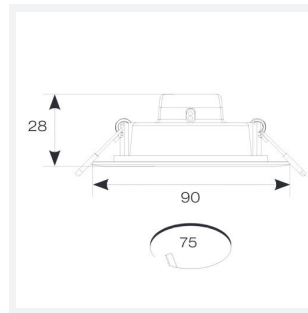

Lodi

Lodi Slim Downlight 75 Cool White
Code: ALODLED/75/CW

Category	Downlights
Application	Ancillary, Commercial, Education, Healthcare, Hospitality, Retail
Specification	Performance

PRODUCT FEATURES

- Economic circular LED performance downlight suitable for semi-commercial and residential applications
- Ideal for use in areas with shallow ceiling voids
- Low profile design with integral driver
- Supplied pre-wired with 300mm of cable

GENERAL INFORMATION	
Wattage	4W
Lumens Delivered	400lm
Lm/W	103lm/W
Beam Angle	115
CRI	80
CCT	4000K
Input	220/240V
Operating Temp	-15°C - 25°C
SDCM	6
UGR	30
Cut-Out Size	75mm
Product Weight without Packaging	0.061 kg

TECHNICAL INFORMATION	
Light Source	LED
Colour / Finish	White
IP Rating	IP20
Class Protection	2
Internal / External	Internal
Surface / Recessed / Suspended	Recessed
Lumen Depreciation	L70 54,000h
Warranty (Years)	2
CE Mark	Yes
Diameter	90 mm
Accessories	ASLED/3NM