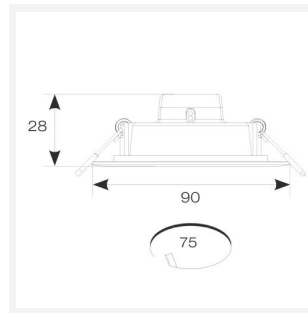

Lodi

Lodi Slim Downlight 75 Cool White
Code: ALODLED/75/CW

Category	Downlights
Application	Ancillary, Commercial, Education, Healthcare, Hospitality, Retail
Specification	Performance

PRODUCT FEATURES

- Economic circular LED performance downlight suitable for semi-commercial and residential applications
- Ideal for use in areas with shallow ceiling voids
- Low profile design with integral driver
- Supplied pre-wired with 300mm of cable

GENERAL INFORMATION	
Wattage	4W
Lumens Delivered	400lm
Lm/W	103lm/W
Beam Angle	115
CRI	80
CCT	4000K
Input	220-240V
Operating Temp	-15°C - 25°C
SDCM	6
UGR	30
Cut-Out Size	75mm
Product Weight without Packaging	0.061 kg

TECHNICAL INFORMATION	
Light Source	LED
Colour / Finish	White
IP Rating	IP20
Class Protection	2
Internal / External	Internal
Surface / Recessed / Suspended	Recessed
Lumen Depreciation	L70 54,000h
Warranty (Years)	2
CE Mark	Yes
Diameter	90 mm
Accessories	ASLED/3NM