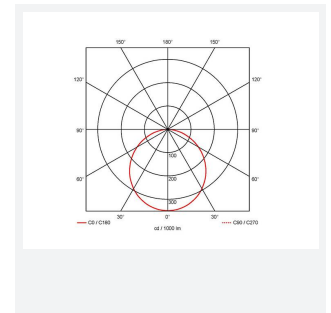

Lodi

Lodi Slim Downlight 75 Cool White
Code: ALODLED/75/CW

Category	Downlights
Application	Ancillary, Commercial, Education, Healthcare, Hospitality, Retail
Specification	Performance

PRODUCT FEATURES

- Economic circular LED performance downlight suitable for semi-commercial and residential applications
- Ideal for use in areas with shallow ceiling voids
- Low profile design with integral driver
- Supplied pre-wired with 300mm of cable

GENERAL INFORMATION	
Wattage	4W
Lumens Delivered	400lm
Lm/W	103lm/W
Beam Angle	115
CRI	80
CCT	4000K
Input	220-240V
Operating Temp	-15°C - 25°C
SDCM	6
UGR	30
Cut-Out Size	75mm
Product Weight without Packaging	0.061 kg

TECHNICAL INFORMATION	
Light Source	LED
Colour / Finish	White
IP Rating	IP20
Class Protection	2
Internal / External	Internal
Surface / Recessed / Suspended	Recessed
Lumen Depreciation	L70 54,000h
Warranty (Years)	2
CE Mark	Yes
Diameter	90 mm
Accessories	ASLED/3NM