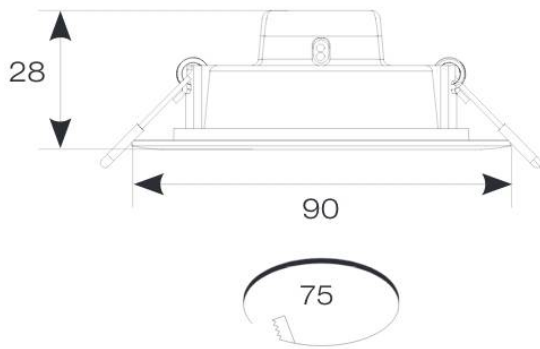

Lodi

Lodi Slim Downlight 75 Cool White
Code: ALODLED/75/CW

ACCESSORIES

ASLED/3NM

Signal Emergency Downlight Non-Maintained White