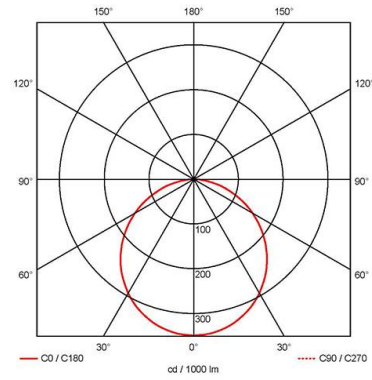

Lodi

Lodi Slim Downlight 75 Cool White
Code: ALODLED/75/CW

ACCESSORIES

ASLED/3NM

Signal Emergency Downlight Non-Maintained White