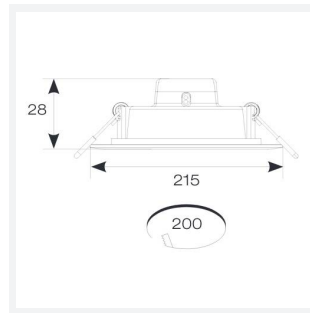

Lodi

Lodi Slim Downlight 250 Warm White
Code: ALODLED/250/WW

Category	Downlights
Application	Ancillary, Commercial, Education, Healthcare, Hospitality, Retail
Specification	Performance

PRODUCT FEATURES

- Economic circular LED performance downlight suitable for semi-commercial and residential applications
- Ideal for use in areas with shallow ceiling voids
- Low profile design with integral driver
- Supplied pre-wired with 300mm of cable

GENERAL INFORMATION	
Wattage	24W
Lumens Delivered	2500lm
Lm/W	105lm/W
Beam Angle	115
CRI	80
CCT	3000K
Input	220/240V
Operating Temp	-15°C - 25°C
SDCM	6
UGR	30
Cut-Out Size	200mm
Product Weight without Packaging	0.387 kg

TECHNICAL INFORMATION	
Light Source	LED
Colour / Finish	White
IP Rating	IP20
Class Protection	2
Internal / External	Internal
Surface / Recessed / Suspended	Recessed
Lumen Depreciation	L70 54,000h
Warranty (Years)	2
CE Mark	Yes
Diameter	215 mm
Accessories	ASLED/3NM