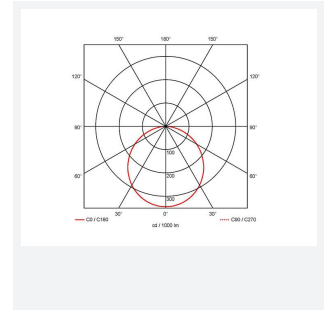

Lodi

Lodi Slim Downlight 250 Warm White Code: ALODLED/250/WW

Category	Downlights
Application	Ancillary, Commercial, Education, Healthcare, Hospitality, Retail
Specification	Performance

- Economic circular LED performance downlight suitable for semi-commercial and residential applications
- Ideal for use in areas with shallow ceiling voids
- Low profile design with integral driver
- Supplied pre-wired with 300mm of cable

GENERAL INFORMATION	
Wattage	24W
Lumens Delivered	2500lm
Lm/W	105lm/W
Beam Angle	115
CRI	80
CCT	3000K
Input	220-240V
Operating Temp	-15°C - 25°C
SDCM	6
UGR	30
Cut-Out Size	200mm
Product Weight without Packaging	0.387 kg

TECHNICAL INFORMATION	
Light Source	LED
Colour / Finish	White
IP Rating	IP20
Class Protection	2
Internal / External	Internal
Surface / Recessed / Suspended	Recessed
Lumen Depreciation	L70 54,000h
Warranty (Years)	2
CE Mark	Yes
Diameter	215 mm
Accessories	ASLED/3NM