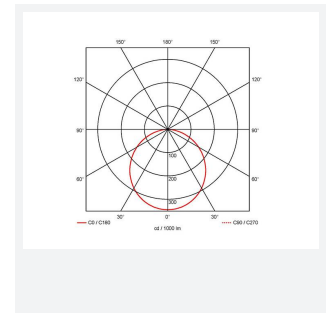

Lodi

Lodi Slim Downlight 250 Warm White
Code: ALODLED/250/WW

Category	Downlights
Application	Ancillary, Commercial, Education, Healthcare, Hospitality, Retail
Specification	Performance

PRODUCT FEATURES

- Economic circular LED performance downlight suitable for semi-commercial and residential applications
- Ideal for use in areas with shallow ceiling voids
- Low profile design with integral driver
- Supplied pre-wired with 300mm of cable

GENERAL INFORMATION	
Wattage	24W
Lumens Delivered	2500lm
Lm/W	105lm/W
Beam Angle	115
CRI	80
CCT	3000K
Input	220/240V
Operating Temp	-15°C - 25°C
SDCM	6
UGR	30
Cut-Out Size	200mm
Product Weight without Packaging	0.387 kg

TECHNICAL INFORMATION	
Light Source	LED
Colour / Finish	White
IP Rating	IP20
Class Protection	2
Internal / External	Internal
Surface / Recessed / Suspended	Recessed
Lumen Depreciation	L70 54,000h
Warranty (Years)	2
CE Mark	Yes
Diameter	215 mm
Accessories	ASLED/3NM