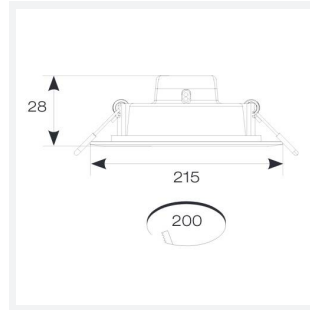

Lodi

Lodi Slim Downlight 250 Warm White Code: ALODLED/250/WW

Category	Downlights
Application	Ancillary, Commercial, Education, Healthcare, Hospitality, Retail
Specification	Performance

- Economic circular LED performance downlight suitable for semi-commercial and residential applications
- Ideal for use in areas with shallow ceiling voids
- Low profile design with integral driver
- Supplied pre-wired with 300mm of cable

GENERAL INFORMATION	
Wattage	24W
Lumens Delivered	2500lm
Lm/W	105lm/W
Beam Angle	115
CRI	80
CCT	3000K
Input	220-240V
Operating Temp	-15°C - 25°C
SDCM	6
UGR	30
Cut-Out Size	200mm
Product Weight without Packaging	0.387 kg

TECHNICAL INFORMATION	
Light Source	LED
Colour / Finish	White
IP Rating	IP20
Class Protection	2
Internal / External	Internal
Surface / Recessed / Suspended	Recessed
Lumen Depreciation	L70 54,000h
Warranty (Years)	2
CE Mark	Yes
Diameter	215 mm
Accessories	ASLED/3NM