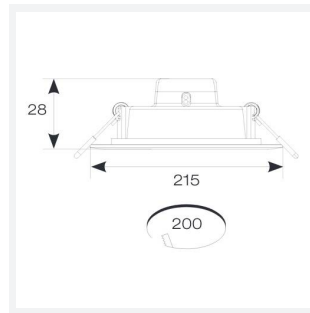

PRODUCT FEATURES

- Economic circular LED performance downlight suitable for semi-commercial and residential applications
- Ideal for use in areas with shallow ceiling voids
- Low profile design with integral driver
- Supplied pre-wired with 300mm of cable

GENERAL INFORMATION	
Wattage	24W
Lumens Delivered	2500lm
Lm/W	105lm/W
Beam Angle	115
CRI	80
CCT	3000K
Input	220-240V
Operating Temp	-15°C - 25°C
SDCM	6
UGR	30
Cut-Out Size	200mm
Product Weight without Packaging	0.387 kg

TECHNICAL INFORMATION	
Light Source	LED
Colour / Finish	White
IP Rating	IP20
Class Protection	2
Internal / External	Internal
Surface / Recessed / Suspended	Recessed
Lumen Depreciation	L70 54,000h
Warranty (Years)	2
CE Mark	Yes
Diameter	215 mm
Accessories	ASLED/3NM