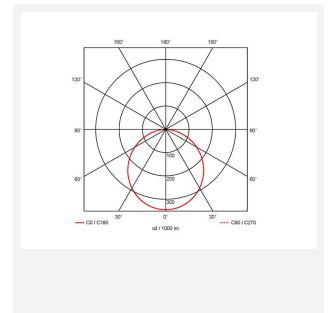

## PRODUCT FEATURES

- Economic circular LED performance downlight suitable for semi-commercial and residential applications
- Ideal for use in areas with shallow ceiling voids
- Low profile design with integral driver
- Supplied pre-wired with 300mm of cable

GENERAL INFORMATION	
Wattage	24W
Lumens Delivered	2500lm
Lm/W	105lm/W
Beam Angle	115
CRI	80
CCT	3000K
Input	220-240V
Operating Temp	-15°C - 25°C
SDCM	6
UGR	30
Cut-Out Size	200mm
Product Weight without Packaging	0.387 kg

TECHNICAL INFORMATION	
Light Source	LED
Colour / Finish	White
IP Rating	IP20
Class Protection	2
Internal / External	Internal
Surface / Recessed / Suspended	Recessed
Lumen Depreciation	L70 54,000h
Warranty (Years)	2
CE Mark	Yes
Diameter	215 mm
Accessories	ASLED/3NM