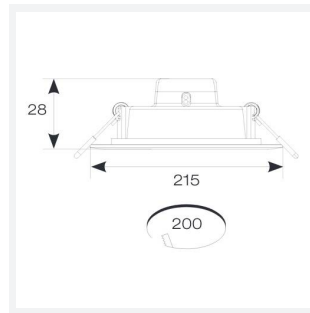

PRODUCT FEATURES

- Economic circular LED performance downlight suitable for semi-commercial and residential applications
- Ideal for use in areas with shallow ceiling voids
- Low profile design with integral driver
- Supplied pre-wired with 300mm of cable

GENERAL INFORMATION	
Wattage	24W
Lumens Delivered	2600lm
Lm/W	110lm/W
Beam Angle	115
CRI	80
CCT	4000K
Input	220/240V
Operating Temp	-15°C - 25°C
SDCM	6
UGR	30
Cut-Out Size	200mm
Product Weight without Packaging	0.387 kg

TECHNICAL INFORMATION	
Light Source	LED
Colour / Finish	White
IP Rating	IP20
Class Protection	2
Internal / External	Internal
Surface / Recessed / Suspended	Recessed
Lumen Depreciation	L70 54,000h
Warranty (Years)	2
CE Mark	Yes
Diameter	215 mm
Accessories	ASLED/3NM