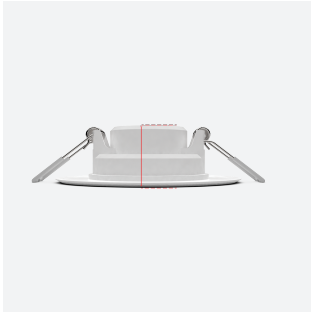

Lodi

Lodi Slim Downlight 250 Cool White
Code: ALODLED/250/CW

Category	Downlights
Application	Ancillary, Commercial, Education, Healthcare, Hospitality, Retail
Specification	Performance

PRODUCT FEATURES

- Economic circular LED performance downlight suitable for semi-commercial and residential applications
- Ideal for use in areas with shallow ceiling voids
- Low profile design with integral driver
- Supplied pre-wired with 300mm of cable

GENERAL INFORMATION	
Wattage	24W
Lumens Delivered	2600lm
Lm/W	110lm/W
Beam Angle	115
CRI	80
CCT	4000K
Input	220-240V
Operating Temp	-15°C - 25°C
SDCM	6
UGR	30
Cut-Out Size	200mm
Product Weight without Packaging	0.387 kg