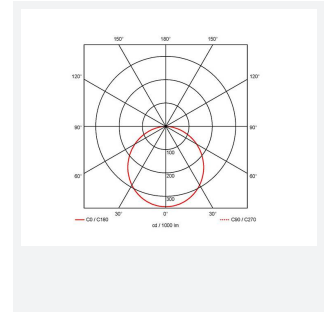

Lodi

Lodi Slim Downlight 250 Cool White
Code: ALODLED/250/CW

Category	Downlights
Application	Ancillary, Commercial, Education, Healthcare, Hospitality, Retail
Specification	Performance

PRODUCT FEATURES

- Economic circular LED performance downlight suitable for semi-commercial and residential applications
- Ideal for use in areas with shallow ceiling voids
- Low profile design with integral driver
- Supplied pre-wired with 300mm of cable

GENERAL INFORMATION	
Wattage	24W
Lumens Delivered	2600lm
Lm/W	110lm/W
Beam Angle	115
CRI	80
CCT	4000K
Input	220-240V
Operating Temp	-15°C - 25°C
SDCM	6
UGR	30
Cut-Out Size	200mm
Product Weight without Packaging	0.387 kg

TECHNICAL INFORMATION	
Light Source	LED
Colour / Finish	White
IP Rating	IP20
Class Protection	2
Internal / External	Internal
Surface / Recessed / Suspended	Recessed
Lumen Depreciation	L70 54,000h
Warranty (Years)	2
CE Mark	Yes
Diameter	215 mm
Accessories	ASLED/3NM