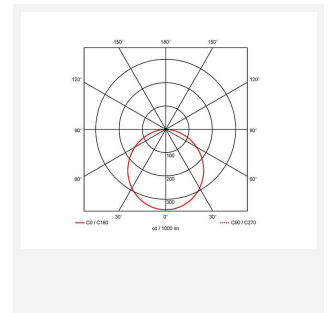

## PRODUCT FEATURES

- Economic circular LED performance downlight suitable for semi-commercial and residential applications
- Ideal for use in areas with shallow ceiling voids
- Low profile design with integral driver
- Supplied pre-wired with 300mm of cable

GENERAL INFORMATION	
Wattage	24W
Lumens Delivered	2600lm
Lm/W	110lm/W
Beam Angle	115
CRI	80
CCT	4000K
Input	220/240V
Operating Temp	-15°C - 25°C
SDCM	6
UGR	30
Cut-Out Size	200mm
Product Weight without Packaging	0.387 kg

TECHNICAL INFORMATION	
Light Source	LED
Colour / Finish	White
IP Rating	IP20
Class Protection	2
Internal / External	Internal
Surface / Recessed / Suspended	Recessed
Lumen Depreciation	L70 54,000h
Warranty (Years)	2
CE Mark	Yes
Diameter	215 mm
Accessories	ASLED/3NM