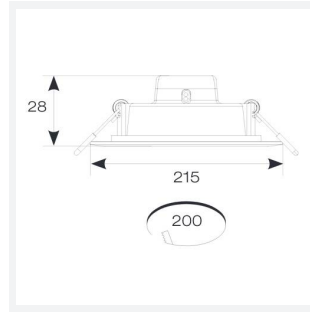

Lodi

Lodi Slim Downlight 250 Cool White
Code: ALODLED/250/CW

Category	Downlights
Application	Ancillary, Commercial, Education, Healthcare, Hospitality, Retail
Specification	Performance

PRODUCT FEATURES

- Economic circular LED performance downlight suitable for semi-commercial and residential applications
- Ideal for use in areas with shallow ceiling voids
- Low profile design with integral driver
- Supplied pre-wired with 300mm of cable

GENERAL INFORMATION	
Wattage	24W
Lumens Delivered	2600lm
Lm/W	110lm/W
Beam Angle	115
CRI	80
CCT	4000K
Input	220-240V
Operating Temp	-15°C - 25°C
SDCM	6
UGR	30
Cut-Out Size	200mm
Product Weight without Packaging	0.387 kg

TECHNICAL INFORMATION	
Light Source	LED
Colour / Finish	White
IP Rating	IP20
Class Protection	2
Internal / External	Internal
Surface / Recessed / Suspended	Recessed
Lumen Depreciation	L70 54,000h
Warranty (Years)	2
CE Mark	Yes
Diameter	215 mm
Accessories	ASLED/3NM