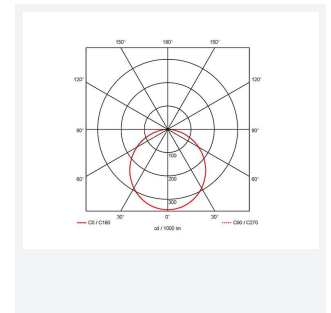

Lodi

Lodi Slim Downlight 200 Warm White
Code: ALODLED/200/WW

Category	Downlights
Application	Ancillary, Commercial, Education, Healthcare, Hospitality, Retail
Specification	Performance

PRODUCT FEATURES

- Economic circular LED performance downlight suitable for semi-commercial and residential applications
- Ideal for use in areas with shallow ceiling voids
- Low profile design with integral driver
- Supplied pre-wired with 300mm of cable

GENERAL INFORMATION	
Wattage	20W
Lumens Delivered	2100lm
Lm/W	105lm/W
Beam Angle	115
CRI	80
CCT	3000K
Input	220/240V
Operating Temp	-15°C - 25°C
SDCM	6
UGR	30
Cut-Out Size	175mm
Product Weight without Packaging	0.25 kg

TECHNICAL INFORMATION	
Light Source	LED
Colour / Finish	White
IP Rating	IP20
Class Protection	2
Internal / External	Internal
Surface / Recessed / Suspended	Recessed
Lumen Depreciation	L70 54,000h
Warranty (Years)	2
CE Mark	Yes
Diameter	190 mm
Accessories	ASLED/3NM