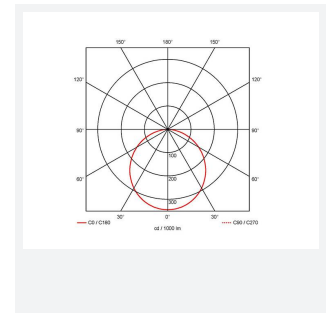

# Lodi

Lodi Slim Downlight 200 Warm White  
Code: ALODLED/200/WW

Category	Downlights
Application	Ancillary, Commercial, Education, Healthcare, Hospitality, Retail
Specification	Performance

- Economic circular LED performance downlight suitable for semi-commercial and residential applications
- Ideal for use in areas with shallow ceiling voids
- Low profile design with integral driver
- Supplied pre-wired with 300mm of cable

GENERAL INFORMATION	
Wattage	20W
Lumens Delivered	2100lm
Lm/W	105lm/W
Beam Angle	115
CRI	80
CCT	3000K
Input	220-240V
Operating Temp	-15°C - 25°C
SDCM	6
UGR	30
Cut-Out Size	175mm
Product Weight without Packaging	0.25 kg

TECHNICAL INFORMATION	
Light Source	LED
Colour / Finish	White
IP Rating	IP20
Class Protection	2
Internal / External	Internal
Surface / Recessed / Suspended	Recessed
Lumen Depreciation	L70 54,000h
Warranty (Years)	2
CE Mark	Yes
Diameter	190 mm
Accessories	ASLED/3NM