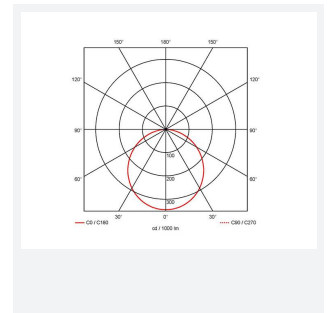

Lodi

Lodi Slim Downlight 200 Warm White
Code: ALODLED/200/WW

Category	Downlights
Application	Ancillary, Commercial, Education, Healthcare, Hospitality, Retail
Specification	Performance

PRODUCT FEATURES

- Economic circular LED performance downlight suitable for semi-commercial and residential applications
- Ideal for use in areas with shallow ceiling voids
- Low profile design with integral driver
- Supplied pre-wired with 300mm of cable

GENERAL INFORMATION	
Wattage	20W
Lumens Delivered	2100lm
Lm/W	105lm/W
Beam Angle	115
CRI	80
CCT	3000K
Input	220-240V
Operating Temp	-15°C - 25°C
SDCM	6
UGR	30
Cut-Out Size	175mm
Product Weight without Packaging	0.25 kg

TECHNICAL INFORMATION	
Light Source	LED
Colour / Finish	White
IP Rating	IP20
Class Protection	2
Internal / External	Internal
Surface / Recessed / Suspended	Recessed
Lumen Depreciation	L70 54,000h
Warranty (Years)	2
CE Mark	Yes
Diameter	190 mm
Accessories	ASLED/3NM