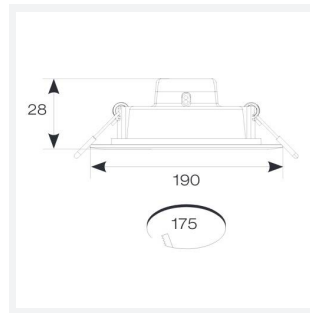

Lodi

Lodi Slim Downlight 200 Warm White
Code: ALODLED/200/WW

Category	Downlights
Application	Ancillary, Commercial, Education, Healthcare, Hospitality, Retail
Specification	Performance

PRODUCT FEATURES

- Economic circular LED performance downlight suitable for semi-commercial and residential applications
- Ideal for use in areas with shallow ceiling voids
- Low profile design with integral driver
- Supplied pre-wired with 300mm of cable

GENERAL INFORMATION	
Wattage	20W
Lumens Delivered	2100lm
Lm/W	105lm/W
Beam Angle	115
CRI	80
CCT	3000K
Input	220-240V
Operating Temp	-15°C - 25°C
SDCM	6
UGR	30
Cut-Out Size	175mm
Product Weight without Packaging	0.25 kg

TECHNICAL INFORMATION	
Light Source	LED
Colour / Finish	White
IP Rating	IP20
Class Protection	2
Internal / External	Internal
Surface / Recessed / Suspended	Recessed
Lumen Depreciation	L70 54,000h
Warranty (Years)	2
CE Mark	Yes
Diameter	190 mm
Accessories	ASLED/3NM