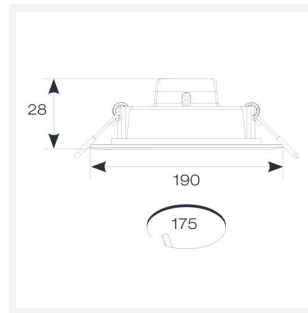

# Lodi

Lodi Slim Downlight 200 Warm White  
Code: ALODLED/200/WW

Category	Downlights
Application	Ancillary, Commercial, Education, Healthcare, Hospitality, Retail
Specification	Performance

- Economic circular LED performance downlight suitable for semi-commercial and residential applications
- Ideal for use in areas with shallow ceiling voids
- Low profile design with integral driver
- Supplied pre-wired with 300mm of cable

GENERAL INFORMATION	
Wattage	20W
Lumens Delivered	2100lm
Lm/W	105lm/W
Beam Angle	115
CRI	80
CCT	3000K
Input	220-240V
Operating Temp	-15°C - 25°C
SDCM	6
UGR	30
Cut-Out Size	175mm
Product Weight without Packaging	0.25 kg

TECHNICAL INFORMATION	
Light Source	LED
Colour / Finish	White
IP Rating	IP20
Class Protection	2
Internal / External	Internal
Surface / Recessed / Suspended	Recessed
Lumen Depreciation	L70 54,000h
Warranty (Years)	2
CE Mark	Yes
Diameter	190 mm
Accessories	ASLED/3NM