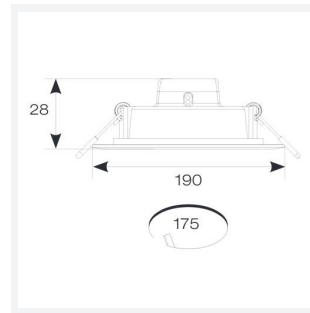

Lodi

Lodi Slim Downlight 200 Warm White
Code: ALODLED/200/WW

Category	Downlights
Application	Ancillary, Commercial, Education, Healthcare, Hospitality, Retail
Specification	Performance

PRODUCT FEATURES

- Economic circular LED performance downlight suitable for semi-commercial and residential applications
- Ideal for use in areas with shallow ceiling voids
- Low profile design with integral driver
- Supplied pre-wired with 300mm of cable

GENERAL INFORMATION	
Wattage	20W
Lumens Delivered	2100lm
Lm/W	105lm/W
Beam Angle	115
CRI	80
CCT	3000K
Input	220/240V
Operating Temp	-15°C - 25°C
SDCM	6
UGR	30
Cut-Out Size	175mm
Product Weight without Packaging	0.25 kg

TECHNICAL INFORMATION	
Light Source	LED
Colour / Finish	White
IP Rating	IP20
Class Protection	2
Internal / External	Internal
Surface / Recessed / Suspended	Recessed
Lumen Depreciation	L70 54,000h
Warranty (Years)	2
CE Mark	Yes
Diameter	190 mm
Accessories	ASLED/3NM