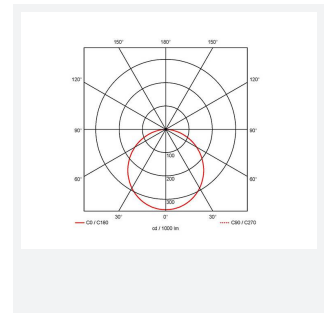

Lodi

Lodi Slim Downlight 200 Cool White
Code: ALODLED/200/CW

Category	Downlights
Application	Ancillary, Commercial, Education, Healthcare, Hospitality, Retail
Specification	Performance

- Economic circular LED performance downlight suitable for semi-commercial and residential applications
- Ideal for use in areas with shallow ceiling voids
- Low profile design with integral driver
- Supplied pre-wired with 300mm of cable

GENERAL INFORMATION	
Wattage	20W
Lumens Delivered	2200lm
Lm/W	109lm/W
Beam Angle	115
CRI	80
CCT	4000K
Input	220-240V
Operating Temp	-15°C - 25°C
SDCM	6
UGR	30
Cut-Out Size	175mm
Product Weight without Packaging	0.25 kg

TECHNICAL INFORMATION	
Light Source	LED
Colour / Finish	White
IP Rating	IP20
Class Protection	2
Internal / External	Internal
Surface / Recessed / Suspended	Recessed
Lumen Depreciation	L70 54,000h
Warranty (Years)	2
CE Mark	Yes
Diameter	190 mm
Accessories	ASLED/3NM