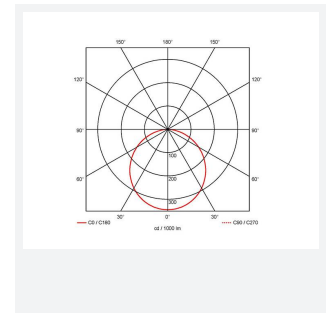

# Lodi

Lodi Slim Downlight 200 Cool White  
Code: ALODLED/200/CW

Category	Downlights
Application	Ancillary, Commercial, Education, Healthcare, Hospitality, Retail
Specification	Performance

## PRODUCT FEATURES

- Economic circular LED performance downlight suitable for semi-commercial and residential applications
- Ideal for use in areas with shallow ceiling voids
- Low profile design with integral driver
- Supplied pre-wired with 300mm of cable

GENERAL INFORMATION	
Wattage	20W
Lumens Delivered	2200lm
Lm/W	109lm/W
Beam Angle	115
CRI	80
CCT	4000K
Input	220/240V
Operating Temp	-15°C - 25°C
SDCM	6
UGR	30
Cut-Out Size	175mm
Product Weight without Packaging	0.25 kg

TECHNICAL INFORMATION	
Light Source	LED
Colour / Finish	White
IP Rating	IP20
Class Protection	2
Internal / External	Internal
Surface / Recessed / Suspended	Recessed
Lumen Depreciation	L70 54,000h
Warranty (Years)	2
CE Mark	Yes
Diameter	190 mm
Accessories	ASLED/3NM