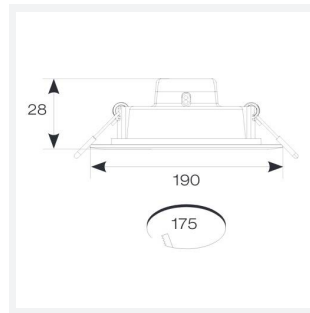

Lodi

Lodi Slim Downlight 200 Cool White
Code: ALODLED/200/CW

Category	Downlights
Application	Ancillary, Commercial, Education, Healthcare, Hospitality, Retail
Specification	Performance

- Economic circular LED performance downlight suitable for semi-commercial and residential applications
- Ideal for use in areas with shallow ceiling voids
- Low profile design with integral driver
- Supplied pre-wired with 300mm of cable

GENERAL INFORMATION	
Wattage	20W
Lumens Delivered	2200lm
Lm/W	109lm/W
Beam Angle	115
CRI	80
CCT	4000K
Input	220-240V
Operating Temp	-15°C - 25°C
SDCM	6
UGR	30
Cut-Out Size	175mm
Product Weight without Packaging	0.25 kg

TECHNICAL INFORMATION	
Light Source	LED
Colour / Finish	White
IP Rating	IP20
Class Protection	2
Internal / External	Internal
Surface / Recessed / Suspended	Recessed
Lumen Depreciation	L70 54,000h
Warranty (Years)	2
CE Mark	Yes
Diameter	190 mm
Accessories	ASLED/3NM