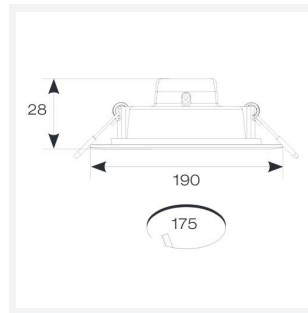

PRODUCT FEATURES

- Economic circular LED performance downlight suitable for semi-commercial and residential applications
- Ideal for use in areas with shallow ceiling voids
- Low profile design with integral driver
- Supplied pre-wired with 300mm of cable

GENERAL INFORMATION	
Wattage	20W
Lumens Delivered	2200lm
Lm/W	109lm/W
Beam Angle	115
CRI	80
CCT	4000K
Input	220/240V
Operating Temp	-15°C - 25°C
SDCM	6
UGR	30
Cut-Out Size	175mm
Product Weight without Packaging	0.25 kg

TECHNICAL INFORMATION	
Light Source	LED
Colour / Finish	White
IP Rating	IP20
Class Protection	2
Internal / External	Internal
Surface / Recessed / Suspended	Recessed
Lumen Depreciation	L70 54,000h
Warranty (Years)	2
CE Mark	Yes
Diameter	190 mm
Accessories	ASLED/3NM