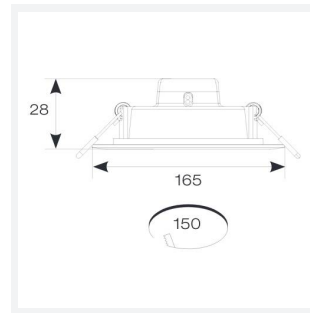

Lodi

Lodi Slim Downlight 150 Warm White
Code: ALODLED/150/WW

Category	Downlights
Application	Ancillary, Commercial, Education, Healthcare, Hospitality, Retail
Specification	Performance

PRODUCT FEATURES

- Economic circular LED performance downlight suitable for semi-commercial and residential applications
- Ideal for use in areas with shallow ceiling voids
- Low profile design with integral driver
- Supplied pre-wired with 300mm of cable

GENERAL INFORMATION	
Wattage	16W
Lumens Delivered	1600lm
Lm/W	103lm/W
Beam Angle	115
CRI	80
CCT	3000K
Input	220/240V
Operating Temp	-15°C - 25°C
SDCM	6
UGR	30
Cut-Out Size	150mm
Product Weight without Packaging	0.175 kg

TECHNICAL INFORMATION	
Light Source	LED
Colour / Finish	White
IP Rating	IP20
Class Protection	2
Internal / External	Internal
Surface / Recessed / Suspended	Recessed
Lumen Depreciation	L70 54,000h
Warranty (Years)	2
CE Mark	Yes
Diameter	165 mm
Accessories	ASLED/3NM