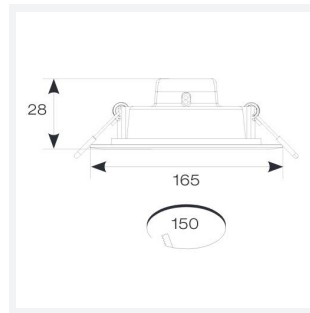

- Economic circular LED performance downlight suitable for semi-commercial and residential applications
- Ideal for use in areas with shallow ceiling voids
- Low profile design with integral driver
- Supplied pre-wired with 300mm of cable

GENERAL INFORMATION	
Wattage	16W
Lumens Delivered	1600lm
Lm/W	103lm/W
Beam Angle	115
CRI	80
CCT	3000K
Input	220-240V
Operating Temp	-15°C - 25°C
SDCM	6
UGR	30
Cut-Out Size	150mm
Product Weight without Packaging	0.175 kg

TECHNICAL INFORMATION	
Light Source	LED
Colour / Finish	White
IP Rating	IP20
Class Protection	2
Internal / External	Internal
Surface / Recessed / Suspended	Recessed
Lumen Depreciation	L70 54,000h
Warranty (Years)	2
CE Mark	Yes
Diameter	165 mm
Accessories	ASLED/3NM