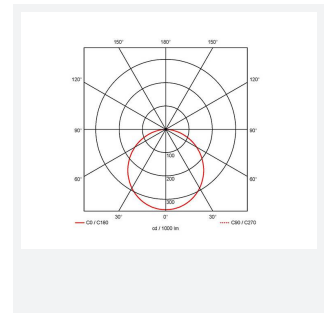

- Economic circular LED performance downlight suitable for semi-commercial and residential applications
- Ideal for use in areas with shallow ceiling voids
- Low profile design with integral driver
- Supplied pre-wired with 300mm of cable

GENERAL INFORMATION	
Wattage	16W
Lumens Delivered	1600lm
Lm/W	103lm/W
Beam Angle	115
CRI	80
CCT	3000K
Input	220-240V
Operating Temp	-15°C - 25°C
SDCM	6
UGR	30
Cut-Out Size	150mm
Product Weight without Packaging	0.175 kg

TECHNICAL INFORMATION	
Light Source	LED
Colour / Finish	White
IP Rating	IP20
Class Protection	2
Internal / External	Internal
Surface / Recessed / Suspended	Recessed
Lumen Depreciation	L70 54,000h
Warranty (Years)	2
CE Mark	Yes
Diameter	165 mm
Accessories	ASLED/3NM