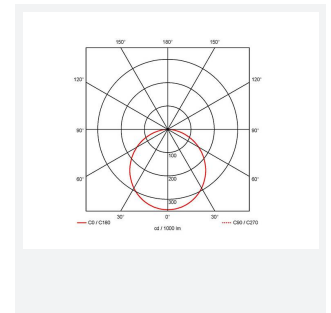

Lodi

Lodi Slim Downlight 150 Warm White
Code: ALODLED/150/WW

Category	Downlights
Application	Ancillary, Commercial, Education, Healthcare, Hospitality, Retail
Specification	Performance

PRODUCT FEATURES

- Economic circular LED performance downlight suitable for semi-commercial and residential applications
- Ideal for use in areas with shallow ceiling voids
- Low profile design with integral driver
- Supplied pre-wired with 300mm of cable

GENERAL INFORMATION	
Wattage	16W
Lumens Delivered	1600lm
Lm/W	103lm/W
Beam Angle	115
CRI	80
CCT	3000K
Input	220/240V
Operating Temp	-15°C - 25°C
SDCM	6
UGR	30
Cut-Out Size	150mm
Product Weight without Packaging	0.175 kg

TECHNICAL INFORMATION	
Light Source	LED
Colour / Finish	White
IP Rating	IP20
Class Protection	2
Internal / External	Internal
Surface / Recessed / Suspended	Recessed
Lumen Depreciation	L70 54,000h
Warranty (Years)	2
CE Mark	Yes
Diameter	165 mm
Accessories	ASLED/3NM