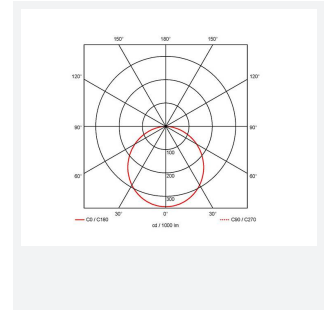

## PRODUCT FEATURES

- Economic circular LED performance downlight suitable for semi-commercial and residential applications
- Ideal for use in areas with shallow ceiling voids
- Low profile design with integral driver
- Supplied pre-wired with 300mm of cable

GENERAL INFORMATION	
Wattage	16W
Lumens Delivered	1700lm
Lm/W	108lm/W
Beam Angle	115
CRI	80
CCT	4000K
Input	220/240V
Operating Temp	-15°C - 25°C
SDCM	6
UGR	30
Cut-Out Size	150mm
Product Weight without Packaging	0.175 kg

TECHNICAL INFORMATION	
Light Source	LED
Colour / Finish	White
IP Rating	IP20
Class Protection	2
Internal / External	Internal
Surface / Recessed / Suspended	Recessed
Lumen Depreciation	L70 54,000h
Warranty (Years)	2
CE Mark	Yes
Diameter	165 mm
Accessories	ASLED/3NM