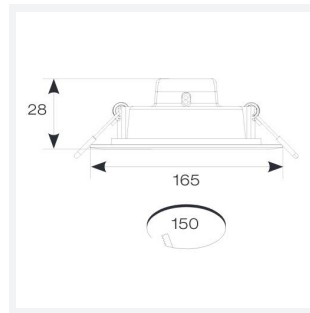

Lodi

Lodi Slim Downlight 150 Cool White
Code: ALODLED/150/CW

Category	Downlights
Application	Ancillary, Commercial, Education, Healthcare, Hospitality, Retail
Specification	Performance

- Economic circular LED performance downlight suitable for semi-commercial and residential applications
- Ideal for use in areas with shallow ceiling voids
- Low profile design with integral driver
- Supplied pre-wired with 300mm of cable

GENERAL INFORMATION	
Wattage	16W
Lumens Delivered	1700lm
Lm/W	108lm/W
Beam Angle	115
CRI	80
CCT	4000K
Input	220-240V
Operating Temp	-15°C - 25°C
SDCM	6
UGR	30
Cut-Out Size	150mm
Product Weight without Packaging	0.175 kg

TECHNICAL INFORMATION	
Light Source	LED
Colour / Finish	White
IP Rating	IP20
Class Protection	2
Internal / External	Internal
Surface / Recessed / Suspended	Recessed
Lumen Depreciation	L70 54,000h
Warranty (Years)	2
CE Mark	Yes
Diameter	165 mm
Accessories	ASLED/3NM