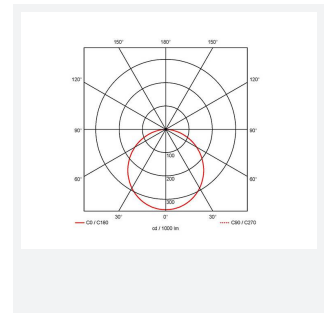

Lodi

Lodi Slim Downlight 150 Cool White
Code: ALODLED/150/CW

Category	Downlights
Application	Ancillary, Commercial, Education, Healthcare, Hospitality, Retail
Specification	Performance

- Economic circular LED performance downlight suitable for semi-commercial and residential applications
- Ideal for use in areas with shallow ceiling voids
- Low profile design with integral driver
- Supplied pre-wired with 300mm of cable

GENERAL INFORMATION	
Wattage	16W
Lumens Delivered	1700lm
Lm/W	108lm/W
Beam Angle	115
CRI	80
CCT	4000K
Input	220-240V
Operating Temp	-15°C - 25°C
SDCM	6
UGR	30
Cut-Out Size	150mm
Product Weight without Packaging	0.175 kg

TECHNICAL INFORMATION	
Light Source	LED
Colour / Finish	White
IP Rating	IP20
Class Protection	2
Internal / External	Internal
Surface / Recessed / Suspended	Recessed
Lumen Depreciation	L70 54,000h
Warranty (Years)	2
CE Mark	Yes
Diameter	165 mm
Accessories	ASLED/3NM