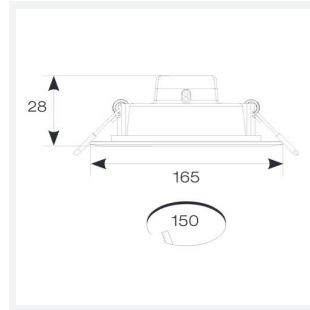

PRODUCT FEATURES

- Economic circular LED performance downlight suitable for semi-commercial and residential applications
- Ideal for use in areas with shallow ceiling voids
- Low profile design with integral driver
- Supplied pre-wired with 300mm of cable

GENERAL INFORMATION	
Wattage	16W
Lumens Delivered	1700lm
Lm/W	108lm/W
Beam Angle	115
CRI	80
CCT	4000K
Input	220/240V
Operating Temp	-15°C - 25°C
SDCM	6
UGR	30
Cut-Out Size	150mm
Product Weight without Packaging	0.175 kg

TECHNICAL INFORMATION	
Light Source	LED
Colour / Finish	White
IP Rating	IP20
Class Protection	2
Internal / External	Internal
Surface / Recessed / Suspended	Recessed
Lumen Depreciation	L70 54,000h
Warranty (Years)	2
CE Mark	Yes
Diameter	165 mm
Accessories	ASLED/3NM