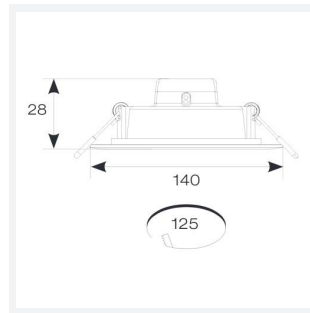

Lodi

Lodi Slim Downlight 110 Warm White
Code: ALODLED/110/WW

Category	Downlights
Application	Ancillary, Commercial, Education, Healthcare, Hospitality, Retail
Specification	Performance

PRODUCT FEATURES

- Economic circular LED performance downlight suitable for semi-commercial and residential applications
- Ideal for use in areas with shallow ceiling voids
- Low profile design with integral driver
- Supplied pre-wired with 300mm of cable

GENERAL INFORMATION	
Wattage	12W
Lumens Delivered	1200lm
Lm/W	100lm/W
Beam Angle	115
CRI	80
CCT	3000K
Input	220-240V
Operating Temp	-15°C - 25°C
SDCM	6
UGR	30
Cut-Out Size	125mm
Product Weight without Packaging	0.111 kg

TECHNICAL INFORMATION	
Light Source	LED
Colour / Finish	White
IP Rating	IP20
Class Protection	2
Internal / External	Internal
Surface / Recessed / Suspended	Recessed
Lumen Depreciation	L70 54,000h
Warranty (Years)	2
CE Mark	Yes
Diameter	140 mm
Accessories	ASLED/3NM