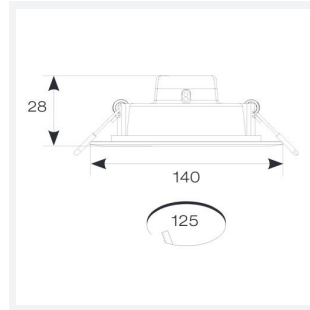

# Lodi

Lodi Slim Downlight 110 Warm White  
Code: ALODLED/110/WW

Category	Downlights
Application	Ancillary, Commercial, Education, Healthcare, Hospitality, Retail
Specification	Performance

- Economic circular LED performance downlight suitable for semi-commercial and residential applications
- Ideal for use in areas with shallow ceiling voids
- Low profile design with integral driver
- Supplied pre-wired with 300mm of cable

GENERAL INFORMATION	
Wattage	12W
Lumens Delivered	1200lm
Lm/W	100lm/W
Beam Angle	115
CRI	80
CCT	3000K
Input	220-240V
Operating Temp	-15°C - 25°C
SDCM	6
UGR	30
Cut-Out Size	125mm
Product Weight without Packaging	0.111 kg

TECHNICAL INFORMATION	
Light Source	LED
Colour / Finish	White
IP Rating	IP20
Class Protection	2
Internal / External	Internal
Surface / Recessed / Suspended	Recessed
Lumen Depreciation	L70 54,000h
Warranty (Years)	2
CE Mark	Yes
Diameter	140 mm
Accessories	ASLED/3NM