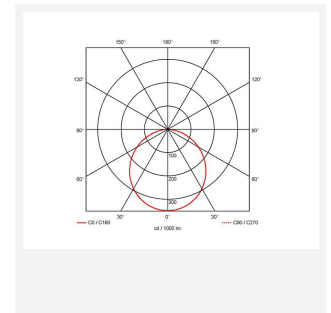

## PRODUCT FEATURES

- Economic circular LED performance downlight suitable for semi-commercial and residential applications
- Ideal for use in areas with shallow ceiling voids
- Low profile design with integral driver
- Supplied pre-wired with 300mm of cable

GENERAL INFORMATION	
Wattage	12W
Lumens Delivered	1200lm
Lm/W	100lm/W
Beam Angle	115
CRI	80
CCT	3000K
Input	220/240V
Operating Temp	-15°C - 25°C
SDCM	6
UGR	30
Cut-Out Size	125mm
Product Weight without Packaging	0.111 kg

TECHNICAL INFORMATION	
Light Source	LED
Colour / Finish	White
IP Rating	IP20
Class Protection	2
Internal / External	Internal
Surface / Recessed / Suspended	Recessed
Lumen Depreciation	L70 54,000h
Warranty (Years)	2
CE Mark	Yes
Diameter	140 mm
Accessories	ASLED/3NM