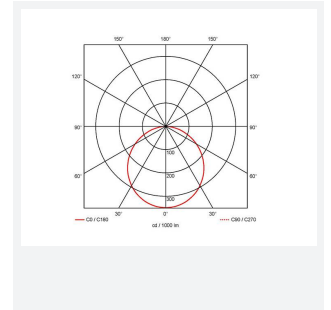

# Lodi

Lodi Slim Downlight 110 Warm White  
Code: ALODLED/110/WW

Category	Downlights
Application	Ancillary, Commercial, Education, Healthcare, Hospitality, Retail
Specification	Performance

- Economic circular LED performance downlight suitable for semi-commercial and residential applications
- Ideal for use in areas with shallow ceiling voids
- Low profile design with integral driver
- Supplied pre-wired with 300mm of cable

GENERAL INFORMATION	
Wattage	12W
Lumens Delivered	1200lm
Lm/W	100lm/W
Beam Angle	115
CRI	80
CCT	3000K
Input	220-240V
Operating Temp	-15°C - 25°C
SDCM	6
UGR	30
Cut-Out Size	125mm
Product Weight without Packaging	0.111 kg

TECHNICAL INFORMATION	
Light Source	LED
Colour / Finish	White
IP Rating	IP20
Class Protection	2
Internal / External	Internal
Surface / Recessed / Suspended	Recessed
Lumen Depreciation	L70 54,000h
Warranty (Years)	2
CE Mark	Yes
Diameter	140 mm
Accessories	ASLED/3NM