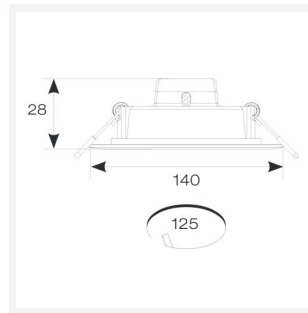

PRODUCT FEATURES

- Economic circular LED performance downlight suitable for semi-commercial and residential applications
- Ideal for use in areas with shallow ceiling voids
- Low profile design with integral driver
- Supplied pre-wired with 300mm of cable

GENERAL INFORMATION	
Wattage	12W
Lumens Delivered	1200lm
Lm/W	100lm/W
Beam Angle	115
CRI	80
CCT	3000K
Input	220/240V
Operating Temp	-15°C - 25°C
SDCM	6
UGR	30
Cut-Out Size	125mm
Product Weight without Packaging	0.111 kg

TECHNICAL INFORMATION	
Light Source	LED
Colour / Finish	White
IP Rating	IP20
Class Protection	2
Internal / External	Internal
Surface / Recessed / Suspended	Recessed
Lumen Depreciation	L70 54,000h
Warranty (Years)	2
CE Mark	Yes
Diameter	140 mm
Accessories	ASLED/3NM