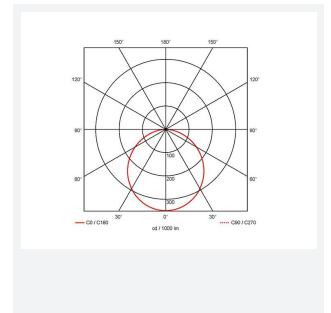

Lodi

Lodi Slim Downlight 110 Warm White
Code: ALODLED/110/WW

Category	Downlights
Application	Ancillary, Commercial, Education, Healthcare, Hospitality, Retail
Specification	Performance

PRODUCT FEATURES

- Economic circular LED performance downlight suitable for semi-commercial and residential applications
- Ideal for use in areas with shallow ceiling voids
- Low profile design with integral driver
- Supplied pre-wired with 300mm of cable

GENERAL INFORMATION	
Wattage	12W
Lumens Delivered	1200lm
Lm/W	100lm/W
Beam Angle	115
CRI	80
CCT	3000K
Input	220-240V
Operating Temp	-15°C - 25°C
SDCM	6
UGR	30
Cut-Out Size	125mm
Product Weight without Packaging	0.111 kg

TECHNICAL INFORMATION	
Light Source	LED
Colour / Finish	White
IP Rating	IP20
Class Protection	2
Internal / External	Internal
Surface / Recessed / Suspended	Recessed
Lumen Depreciation	L70 54,000h
Warranty (Years)	2
CE Mark	Yes
Diameter	140 mm
Accessories	ASLED/3NM