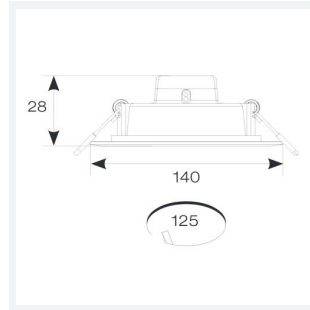

PRODUCT FEATURES

- Economic circular LED performance downlight suitable for semi-commercial and residential applications
- Ideal for use in areas with shallow ceiling voids
- Low profile design with integral driver
- Supplied pre-wired with 300mm of cable

GENERAL INFORMATION	
Wattage	12W
Lumens Delivered	1300lm
Lm/W	107lm/W
Beam Angle	115
CRI	80
CCT	4000K
Input	220/240V
Operating Temp	-15°C - 25°C
SDCM	6
UGR	30
Cut-Out Size	125mm
Product Weight without Packaging	0.111 kg

TECHNICAL INFORMATION	
Light Source	LED
Colour / Finish	White
IP Rating	IP20
Class Protection	2
Internal / External	Internal
Surface / Recessed / Suspended	Recessed
Lumen Depreciation	L70 54,000h
Warranty (Years)	2
CE Mark	Yes
Diameter	140 mm
Accessories	ASLED/3NM