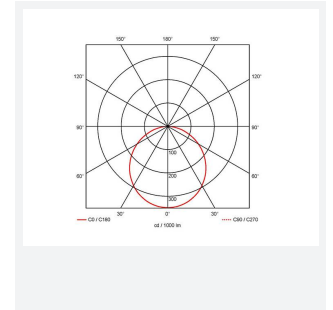

Lodi

Lodi Slim Downlight 110 Cool White
Code: ALODLED/110/CW

| | |
|---------------|---|
| Category | Downlights |
| Application | Ancillary, Commercial, Education, Healthcare, Hospitality, Retail |
| Specification | Performance |

PRODUCT FEATURES

- Economic circular LED performance downlight suitable for semi-commercial and residential applications
- Ideal for use in areas with shallow ceiling voids
- Low profile design with integral driver
- Supplied pre-wired with 300mm of cable

| GENERAL INFORMATION | |
|----------------------------------|--------------|
| Wattage | 12W |
| Lumens Delivered | 1300lm |
| Lm/W | 107lm/W |
| Beam Angle | 115 |
| CRI | 80 |
| CCT | 4000K |
| Input | 220/240V |
| Operating Temp | -15°C - 25°C |
| SDCM | 6 |
| UGR | 30 |
| Cut-Out Size | 125mm |
| Product Weight without Packaging | 0.111 kg |

| TECHNICAL INFORMATION | |
|--------------------------------|-------------|
| Light Source | LED |
| Colour / Finish | White |
| IP Rating | IP20 |
| Class Protection | 2 |
| Internal / External | Internal |
| Surface / Recessed / Suspended | Recessed |
| Lumen Depreciation | L70 54,000h |
| Warranty (Years) | 2 |
| CE Mark | Yes |
| Diameter | 140 mm |
| Accessories | ASLED/3NM |