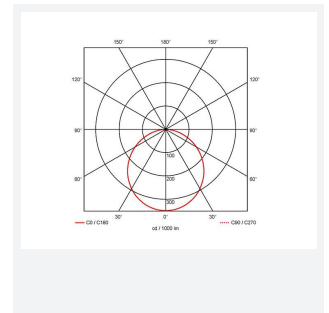

Lodi

Lodi Slim Downlight 110 Cool White
Code: ALODLED/110/CW

Category	Downlights
Application	Ancillary, Commercial, Education, Healthcare, Hospitality, Retail
Specification	Performance

- Economic circular LED performance downlight suitable for semi-commercial and residential applications
- Ideal for use in areas with shallow ceiling voids
- Low profile design with integral driver
- Supplied pre-wired with 300mm of cable

GENERAL INFORMATION

Wattage	12W
Lumens Delivered	1300lm
Lm/W	107lm/W
Beam Angle	115
CRI	80
CCT	4000K
Input	220-240V
Operating Temp	-15°C - 25°C
SDCM	6
UGR	30
Cut-Out Size	125mm
Product Weight without Packaging	0.111 kg

TECHNICAL INFORMATION

Light Source	LED
Colour / Finish	White
IP Rating	IP20
Class Protection	2
Internal / External	Internal
Surface / Recessed / Suspended	Recessed
Lumen Depreciation	L70 54,000h
Warranty (Years)	2
CE Mark	Yes
Diameter	140 mm
Accessories	ASLED/3NM