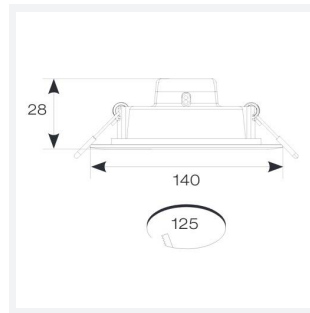

Lodi

Lodi Slim Downlight 110 Cool White
Code: ALODLED/110/CW

Category	Downlights
Application	Ancillary, Commercial, Education, Healthcare, Hospitality, Retail
Specification	Performance

- Economic circular LED performance downlight suitable for semi-commercial and residential applications
- Ideal for use in areas with shallow ceiling voids
- Low profile design with integral driver
- Supplied pre-wired with 300mm of cable

GENERAL INFORMATION

Wattage	12W
Lumens Delivered	1300lm
Lm/W	107lm/W
Beam Angle	115
CRI	80
CCT	4000K
Input	220-240V
Operating Temp	-15°C - 25°C
SDCM	6
UGR	30
Cut-Out Size	125mm
Product Weight without Packaging	0.111 kg

TECHNICAL INFORMATION

Light Source	LED
Colour / Finish	White
IP Rating	IP20
Class Protection	2
Internal / External	Internal
Surface / Recessed / Suspended	Recessed
Lumen Depreciation	L70 54,000h
Warranty (Years)	2
CE Mark	Yes
Diameter	140 mm
Accessories	ASLED/3NM