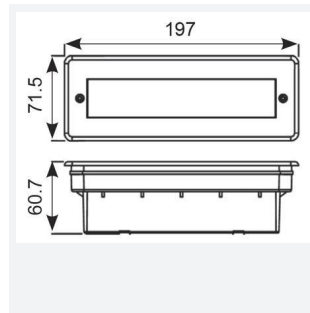

PRODUCT FEATURES

- Recessed bricklight light suitable for commercial and residential applications
- Integral driver with loop-in, loop-out connections
- Stainless steel front cover with clear polycarbonate front lens and recessed housing
- Non-dimmable

GENERAL INFORMATION	
Wattage	2W
Lumens Delivered	130lm
Lm/W	63lm/W
Beam Angle	85
CRI	65
CCT	6000K
Input	220/240V
Operating Temp	-10°C - 25°C
Cut-Out Size	190x65mm
Product Weight without Packaging	0.297 kg

TECHNICAL INFORMATION	
Light Source	LED
Colour / Finish	Stainless Steel
IP Rating	IP65
Class Protection	2
Internal / External	External
Surface / Recessed / Suspended	Recessed
Lumen Depreciation	L70 40,000h
Warranty (Years)	2
CE Mark	Yes
Height	71.5 mm