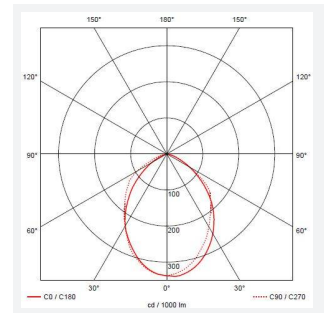

PRODUCT FEATURES

- Recessed bricklight light suitable for commercial and residential applications
- Integral driver with loop-in, loop-out connections
- Stainless steel front cover with clear polycarbonate front lens and recessed housing
- Non-dimmable

GENERAL INFORMATION	
Wattage	2W
Lumens Delivered	130lm
Lm/W	63lm/W
Beam Angle	85
CRI	65
CCT	6000K
Input	220/240V
Operating Temp	-10°C - 25°C
Cut-Out Size	190x65mm
Product Weight without Packaging	0.297 kg

TECHNICAL INFORMATION	
Light Source	LED
Colour / Finish	Stainless Steel
IP Rating	IP65
Class Protection	2
Internal / External	External
Surface / Recessed / Suspended	Recessed
Lumen Depreciation	L70 40,000h
Warranty (Years)	2
CE Mark	Yes
Height	71.5 mm