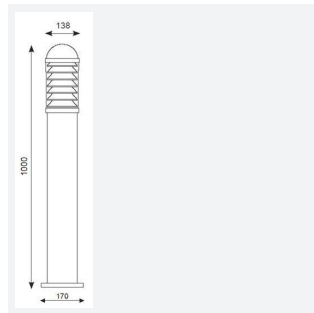

Libra

Libra Bollard 1000mm Black
Code: ALIB/100E27

Category	Bollards
Application	Hospitality, Outdoor, Residential, Retail
Specification	Architectural

- Internal stainless steel louvre
- Detachable head for easy access to lamp housing
- Supplied with root mounting kit

- Internal stainless steel louvre
- Suitable for surface mounting
- Option to add OCTO Connected by WiZ A60 smart lamp

GENERAL INFORMATION	
Wattage	100W
Input	220-240V
Operating Temp	5°C - 25°C
Product Weight without Packaging	2.753 kg

TECHNICAL INFORMATION	
Light Source	E27
Colour / Finish	Black
IP Rating	IP65
Class Protection	1
Internal / External	External
Surface / Recessed / Suspended	Floor
Warranty (Years)	2
CE Mark	Yes
Height	1,000 mm