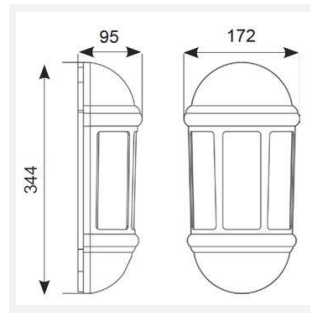

Latina Half Lantern

Latina Half Lantern White
Code: ALHLLED/WH

Category	Wall Lights
Application	Hospitality, Outdoor, Residential, Retail
Specification	Architectural

PRODUCT FEATURES

- Contemporary IP65 half lantern and resistant to corrosion suitable for commercial and residential applications
- LED light bar for uniform light output
- Colour matching PIR lens cover ensures discreet appearance
- Textured polycarbonate finish and tinted lens
- PIR option for convenience and security. Incorporates manual override option
- Non-dimmable

GENERAL INFORMATION	
Wattage	8W
Lumens Delivered	400lm
Lm/W	53lm/W
Beam Angle	110
CRI	80
CCT	3000K
Input	220/240V
Operating Temp	-10°C - 40°C
SDCM	6
Product Weight without Packaging	0.682 kg

TECHNICAL INFORMATION	
Light Source	LED
Colour / Finish	White
IP Rating	IP65
Class Protection	2
Internal / External	External
Surface / Recessed / Suspended	Wall
Lumen Depreciation	L70 60,000h
Warranty (Years)	3
CE Mark	Yes
Height	344 mm