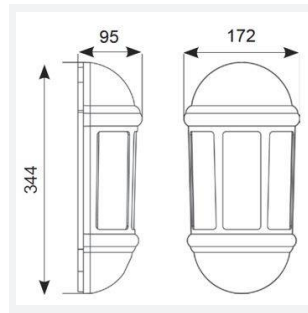

# Latina Half Lantern

Category	Wall Lights
Application	Hospitality, Outdoor, Residential, Retail
Specification	Architectural

Latina Half Lantern White  
Code: ALHLLD/WH

- Contemporary IP65 half lantern and resistant to corrosion suitable for commercial and residential applications
- LED light bar for uniform light output
- Colour matching PIR lens cover ensures discreet appearance
- Textured polycarbonate finish and tinted lens
- PIR option for convenience and security. Incorporates manual override option
- Non-dimmable

GENERAL INFORMATION	
Wattage	8W
Lumens Delivered	400lm
Lm/W	53lm/W
Beam Angle	110
CRI	80
CCT	3000K
Input	220-240V
Operating Temp	-10°C - 40°C
SDCM	6
Product Weight without Packaging	0.682 kg

TECHNICAL INFORMATION	
Light Source	LED
Colour / Finish	White
IP Rating	IP65
Class Protection	2
Internal / External	External
Surface / Recessed / Suspended	Wall
Lumen Depreciation	L70 60,000h
Warranty (Years)	3
CE Mark	Yes
Height	344 mm