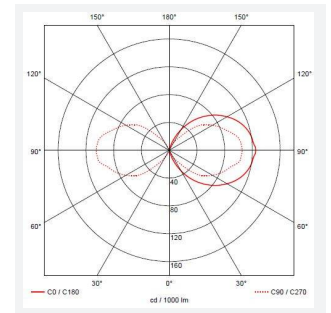

# Latina Half Lantern

Category	Wall Lights
Application	Hospitality, Outdoor, Residential, Retail
Specification	Architectural

Latina Half Lantern White  
Code: ALHLLD/WH

- Contemporary IP65 half lantern and resistant to corrosion suitable for commercial and residential applications
- LED light bar for uniform light output
- Colour matching PIR lens cover ensures discreet appearance
- Textured polycarbonate finish and tinted lens
- PIR option for convenience and security. Incorporates manual override option
- Non-dimmable

GENERAL INFORMATION	
Wattage	8W
Lumens Delivered	400lm
Lm/W	53lm/W
Beam Angle	110
CRI	80
CCT	3000K
Input	220-240V
Operating Temp	-10°C - 40°C
SDCM	6
Product Weight without Packaging	0.682 kg

TECHNICAL INFORMATION	
Light Source	LED
Colour / Finish	White
IP Rating	IP65
Class Protection	2
Internal / External	External
Surface / Recessed / Suspended	Wall
Lumen Depreciation	L70 60,000h
Warranty (Years)	3
CE Mark	Yes
Height	344 mm