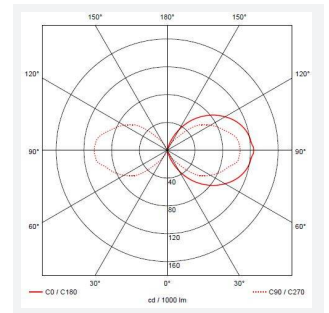

Latina Half Lantern

Latina Half Lantern White
Code: ALHLLED/WH

Category	Wall Lights
Application	Hospitality, Outdoor, Residential, Retail
Specification	Architectural

PRODUCT FEATURES

- Contemporary IP65 half lantern and resistant to corrosion suitable for commercial and residential applications
- LED light bar for uniform light output
- Colour matching PIR lens cover ensures discreet appearance
- Textured polycarbonate finish and tinted lens
- PIR option for convenience and security. Incorporates manual override option
- Non-dimmable

GENERAL INFORMATION	
Wattage	8W
Lumens Delivered	400lm
Lm/W	53lm/W
Beam Angle	110
CRI	80
CCT	3000K
Input	220/240V
Operating Temp	-10°C - 40°C
SDCM	6
Product Weight without Packaging	0.682 kg

TECHNICAL INFORMATION	
Light Source	LED
Colour / Finish	White
IP Rating	IP65
Class Protection	2
Internal / External	External
Surface / Recessed / Suspended	Wall
Lumen Depreciation	L70 60,000h
Warranty (Years)	3
CE Mark	Yes
Height	344 mm