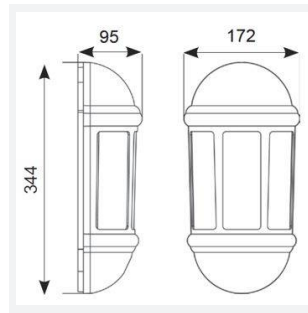

Latina Half Lantern

Category	Wall Lights
Application	Hospitality, Outdoor, Residential, Retail
Specification	Architectural

Latina Half Lantern PIR White
Code: ALHLLD/PIR/WH

PRODUCT FEATURES

- Contemporary IP65 half lantern and resistant to corrosion suitable for commercial and residential applications
- LED light bar for uniform light output
- Colour matching PIR lens cover ensures discreet appearance
- Textured polycarbonate finish and tinted lens
- PIR option for convenience and security. Incorporates manual override option
- Non-dimmable

GENERAL INFORMATION	
Wattage	8W
Lumens Delivered	400lm
Lm/W	53lm/W
Beam Angle	110
CRI	80
CCT	3000K
Input	220/240V
Operating Temp	-10°C - 40°C
SDCM	6
Product Weight without Packaging	0.693 kg

TECHNICAL INFORMATION	
Light Source	LED
Colour / Finish	White
IP Rating	IP65
Class Protection	2
Internal / External	External
Surface / Recessed / Suspended	Wall
Lumen Depreciation	L70 60,000h
Warranty (Years)	3
CE Mark	Yes
Height	344 mm