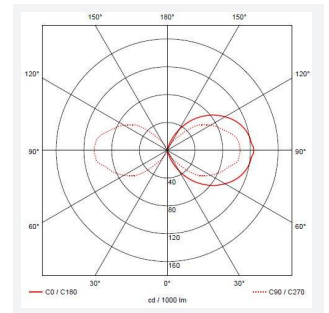

Latina Half Lantern

Category	Wall Lights
Application	Hospitality, Outdoor, Residential, Retail
Specification	Architectural

Latina Half Lantern PIR White
Code: ALHLLD/PIR/WH

PRODUCT FEATURES

- Contemporary IP65 half lantern and resistant to corrosion suitable for commercial and residential applications
- LED light bar for uniform light output
- Colour matching PIR lens cover ensures discreet appearance
- Textured polycarbonate finish and tinted lens
- PIR option for convenience and security. Incorporates manual override option
- Non-dimmable

GENERAL INFORMATION	
Wattage	8W
Lumens Delivered	400lm
Lm/W	53lm/W
Beam Angle	110
CRI	80
CCT	3000K
Input	220/240V
Operating Temp	-10°C - 40°C
SDCM	6
Product Weight without Packaging	0.693 kg

TECHNICAL INFORMATION	
Light Source	LED
Colour / Finish	White
IP Rating	IP65
Class Protection	2
Internal / External	External
Surface / Recessed / Suspended	Wall
Lumen Depreciation	L70 60,000h
Warranty (Years)	3
CE Mark	Yes
Height	344 mm