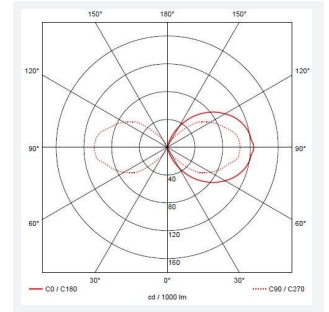

Latina Half Lantern

Latina Half Lantern PIR Black
Code: ALHLLD/PIR/BL

Category	Wall Lights
Application	Hospitality, Outdoor, Residential, Retail
Specification	Architectural

PRODUCT FEATURES

- Contemporary IP65 half lantern and resistant to corrosion suitable for commercial and residential applications
- LED light bar for uniform light output
- Colour matching PIR lens cover ensures discreet appearance
- Textured polycarbonate finish and tinted lens
- PIR option for convenience and security. Incorporates manual override option
- Non-dimmable

GENERAL INFORMATION	
Wattage	8W
Lumens Delivered	400lm
Lm/W	53lm/W
Beam Angle	110
CRI	80
CCT	3000K
Input	220/240V
Operating Temp	-10°C - 40°C
SDCM	6
Product Weight without Packaging	0.693 kg

TECHNICAL INFORMATION	
Light Source	LED
Colour / Finish	Black
IP Rating	IP65
Class Protection	2
Internal / External	External
Surface / Recessed / Suspended	Wall
Lumen Depreciation	L70 60,000h
Warranty (Years)	3
CE Mark	Yes
Height	344 mm