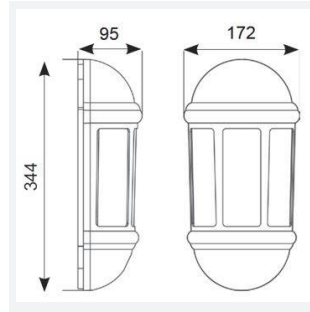

Latina Half Lantern

Latina Half Lantern PIR Black
Code: ALHLLD/PIR/BL

Category	Wall Lights
Application	Hospitality, Outdoor, Residential, Retail
Specification	Architectural

PRODUCT FEATURES

- Contemporary IP65 half lantern and resistant to corrosion suitable for commercial and residential applications
- LED light bar for uniform light output
- Colour matching PIR lens cover ensures discreet appearance
- Textured polycarbonate finish and tinted lens
- PIR option for convenience and security. Incorporates manual override option
- Non-dimmable

GENERAL INFORMATION	
Wattage	8W
Lumens Delivered	400lm
Lm/W	53lm/W
Beam Angle	110
CRI	80
CCT	3000K
Input	220/240V
Operating Temp	-10°C - 40°C
SDCM	6
Product Weight without Packaging	0.693 kg

TECHNICAL INFORMATION	
Light Source	LED
Colour / Finish	Black
IP Rating	IP65
Class Protection	2
Internal / External	External
Surface / Recessed / Suspended	Wall
Lumen Depreciation	L70 60,000h
Warranty (Years)	3
CE Mark	Yes
Height	344 mm