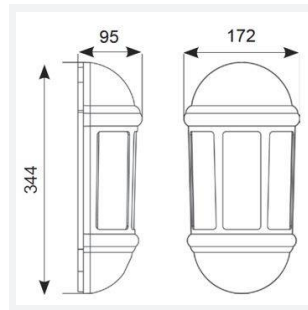

Latina Half Lantern

Latina Half Lantern PIR Black
Code: ALHLLD/PIR/BL

Category	Wall Lights
Application	Hospitality, Outdoor, Residential, Retail
Specification	Architectural

- Contemporary IP65 half lantern and resistant to corrosion suitable for commercial and residential applications
- LED light bar for uniform light output
- Colour matching PIR lens cover ensures discreet appearance
- Textured polycarbonate finish and tinted lens
- PIR option for convenience and security. Incorporates manual override option
- Non-dimmable

GENERAL INFORMATION

Wattage	8W
Lumens Delivered	400lm
Lm/W	53lm/W
Beam Angle	110
CRI	80
CCT	3000K
Input	220-240V
Operating Temp	-10°C - 40°C
SDCM	6
Product Weight without Packaging	0.693 kg

TECHNICAL INFORMATION

Light Source	LED
Colour / Finish	Black
IP Rating	IP65
Class Protection	2
Internal / External	External
Surface / Recessed / Suspended	Wall
Lumen Depreciation	L70 60,000h
Warranty (Years)	3
CE Mark	Yes
Height	344 mm