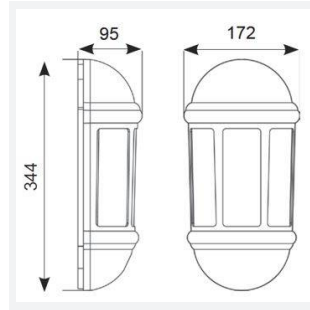

Latina Half Lantern

Latina Half Lantern PIR Black
Code: ALHLLED/PIR/BL

Category	Wall Lights
Application	Hospitality, Outdoor, Residential, Retail
Specification	Architectural

PRODUCT FEATURES

- Contemporary IP65 half lantern and resistant to corrosion suitable for commercial and residential applications
- LED light bar for uniform light output
- Colour matching PIR lens cover ensures discreet appearance
- Textured polycarbonate finish and tinted lens
- PIR option for convenience and security. Incorporates manual override option
- Non-dimmable

GENERAL INFORMATION	
Wattage	8W
Lumens Delivered	400lm
Lm/W	53lm/W
Beam Angle	110
CRI	80
CCT	3000K
Input	220-240V
Operating Temp	-10°C - 40°C
SDCM	6
Product Weight without Packaging	0.693 kg

TECHNICAL INFORMATION	
Light Source	LED
Colour / Finish	Black
IP Rating	IP65
Class Protection	2
Internal / External	External
Surface / Recessed / Suspended	Wall
Lumen Depreciation	L70 60,000h
Warranty (Years)	3
CE Mark	Yes
Height	344 mm