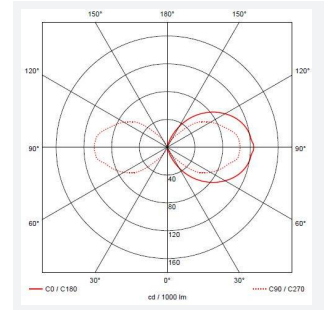

Latina Half Lantern

Latina Half Lantern PIR Black
Code: ALHLLED/PIR/BL

Category	Wall Lights
Application	Hospitality, Outdoor, Residential, Retail
Specification	Architectural

PRODUCT FEATURES

- Contemporary IP65 half lantern and resistant to corrosion suitable for commercial and residential applications
- LED light bar for uniform light output
- Colour matching PIR lens cover ensures discreet appearance
- Textured polycarbonate finish and tinted lens
- PIR option for convenience and security. Incorporates manual override option
- Non-dimmable

GENERAL INFORMATION	
Wattage	8W
Lumens Delivered	400lm
Lm/W	53lm/W
Beam Angle	110
CRI	80
CCT	3000K
Input	220-240V
Operating Temp	-10°C - 40°C
SDCM	6
Product Weight without Packaging	0.693 kg

TECHNICAL INFORMATION	
Light Source	LED
Colour / Finish	Black
IP Rating	IP65
Class Protection	2
Internal / External	External
Surface / Recessed / Suspended	Wall
Lumen Depreciation	L70 60,000h
Warranty (Years)	3
CE Mark	Yes
Height	344 mm