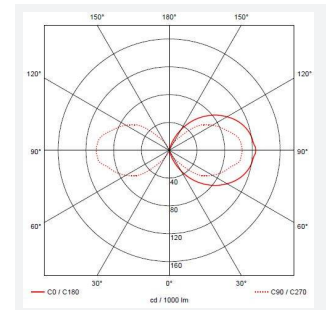

Latina Half Lantern

Latina Half Lantern PIR Black
Code: ALHLLD/PIR/BL

Category	Wall Lights
Application	Hospitality, Outdoor, Residential, Retail
Specification	Architectural

- Contemporary IP65 half lantern and resistant to corrosion suitable for commercial and residential applications
- LED light bar for uniform light output
- Colour matching PIR lens cover ensures discreet appearance
- Textured polycarbonate finish and tinted lens
- PIR option for convenience and security. Incorporates manual override option
- Non-dimmable

GENERAL INFORMATION

Wattage	8W
Lumens Delivered	400lm
Lm/W	53lm/W
Beam Angle	110
CRI	80
CCT	3000K
Input	220-240V
Operating Temp	-10°C - 40°C
SDCM	6
Product Weight without Packaging	0.693 kg

TECHNICAL INFORMATION

Light Source	LED
Colour / Finish	Black
IP Rating	IP65
Class Protection	2
Internal / External	External
Surface / Recessed / Suspended	Wall
Lumen Depreciation	L70 60,000h
Warranty (Years)	3
CE Mark	Yes
Height	344 mm