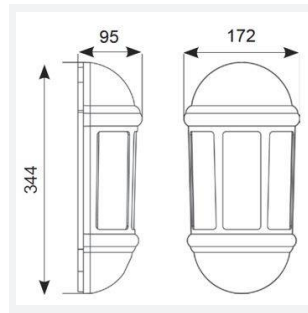

# Latina Half Lantern

Category	Wall Lights
Application	Hospitality, Outdoor, Residential, Retail
Specification	Architectural

Latina Half Lantern Photocell White  
Code: ALHLLED/PC/WH

- Contemporary IP65 half lantern and resistant to corrosion suitable for commercial and residential applications
- LED light bar for uniform light output
- Colour matching PIR lens cover ensures discreet appearance
- Textured polycarbonate finish and tinted lens
- PIR option for convenience and security. Incorporates manual override option
- Non-dimmable

## GENERAL INFORMATION

Wattage	8W
Lumens Delivered	400lm
Lm/W	53lm/W
Beam Angle	110
CRI	80
CCT	3000K
Input	220-240V
Operating Temp	-10°C - 40°C
SDCM	6
Product Weight without Packaging	0.682 kg

## TECHNICAL INFORMATION

Light Source	LED
Colour / Finish	White
IP Rating	IP65
Class Protection	2
Internal / External	External
Surface / Recessed / Suspended	Wall
Lumen Depreciation	L70 60,000h
Warranty (Years)	3
CE Mark	Yes
Height	344 mm