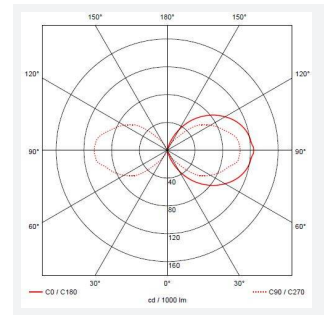

Latina Half Lantern

Latina Half Lantern Photocell White
Code: ALHLLED/PC/WH

Category	Wall Lights
Application	Hospitality, Outdoor, Residential, Retail
Specification	Architectural

PRODUCT FEATURES

- Contemporary IP65 half lantern and resistant to corrosion suitable for commercial and residential applications
- LED light bar for uniform light output
- Colour matching PIR lens cover ensures discreet appearance
- Textured polycarbonate finish and tinted lens
- PIR option for convenience and security. Incorporates manual override option
- Non-dimmable

GENERAL INFORMATION	
Wattage	8W
Lumens Delivered	400lm
Lm/W	53lm/W
Beam Angle	110
CRI	80
CCT	3000K
Input	220/240V
Operating Temp	-10°C - 40°C
SDCM	6
Product Weight without Packaging	0.682 kg

TECHNICAL INFORMATION	
Light Source	LED
Colour / Finish	White
IP Rating	IP65
Class Protection	2
Internal / External	External
Surface / Recessed / Suspended	Wall
Lumen Depreciation	L70 60,000h
Warranty (Years)	3
CE Mark	Yes
Height	344 mm