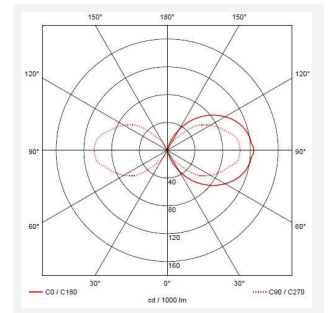

# Latina Half Lantern

Category	Wall Lights
Application	Hospitality, Outdoor, Residential, Retail
Specification	Architectural

Latina Half Lantern Photocell White  
Code: ALHLLED/PC/WH

- Contemporary IP65 half lantern and resistant to corrosion suitable for commercial and residential applications
- LED light bar for uniform light output
- Colour matching PIR lens cover ensures discreet appearance
- Textured polycarbonate finish and tinted lens
- PIR option for convenience and security. Incorporates manual override option
- Non-dimmable

## GENERAL INFORMATION

Wattage	8W
Lumens Delivered	400lm
Lm/W	53lm/W
Beam Angle	110
CRI	80
CCT	3000K
Input	220-240V
Operating Temp	-10°C - 40°C
SDCM	6
Product Weight without Packaging	0.682 kg

## TECHNICAL INFORMATION

Light Source	LED
Colour / Finish	White
IP Rating	IP65
Class Protection	2
Internal / External	External
Surface / Recessed / Suspended	Wall
Lumen Depreciation	L70 60,000h
Warranty (Years)	3
CE Mark	Yes
Height	344 mm