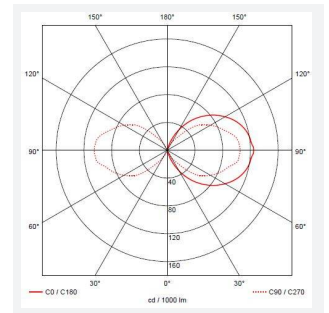

@ansell_lighting

ansellighting

Ansell Lighting

ansell_lighting

Latina Half Lantern

Latina Half Lantern Photocell White
Code: ALHLLED/PC/WH

Category	Wall Lights
Application	Hospitality, Outdoor, Residential, Retail
Specification	Architectural

GENERAL INFORMATION

Wattage	8W
Lumens Delivered	400lm
Lm/W	53lm/W
Beam Angle	110
CRI	80
CCT	3000K
Input	220-240V
Operating Temp	-10°C - 40°C
SDCM	6
Product Weight without Packaging	0.682 kg

TECHNICAL INFORMATION

Light Source	LED
Colour / Finish	White
IP Rating	IP65
Class Protection	2
Internal / External	External
Surface / Recessed / Suspended	Wall
Lumen Depreciation	L70 60,000h
Warranty (Years)	3
CE Mark	Yes
Height	344 mm