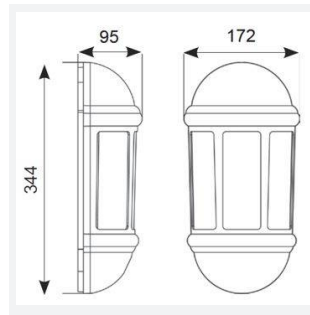

Latina Half Lantern

Latina Half Lantern Photocell White
Code: ALHLLED/PC/WH

Category	Wall Lights
Application	Hospitality, Outdoor, Residential, Retail
Specification	Architectural

PRODUCT FEATURES

- Contemporary IP65 half lantern and resistant to corrosion suitable for commercial and residential applications
- LED light bar for uniform light output
- Colour matching PIR lens cover ensures discreet appearance
- Textured polycarbonate finish and tinted lens
- PIR option for convenience and security. Incorporates manual override option
- Non-dimmable

GENERAL INFORMATION	
Wattage	8W
Lumens Delivered	400lm
Lm/W	53lm/W
Beam Angle	110
CRI	80
CCT	3000K
Input	220/240V
Operating Temp	-10°C - 40°C
SDCM	6
Product Weight without Packaging	0.682 kg

TECHNICAL INFORMATION	
Light Source	LED
Colour / Finish	White
IP Rating	IP65
Class Protection	2
Internal / External	External
Surface / Recessed / Suspended	Wall
Lumen Depreciation	L70 60,000h
Warranty (Years)	3
CE Mark	Yes
Height	344 mm