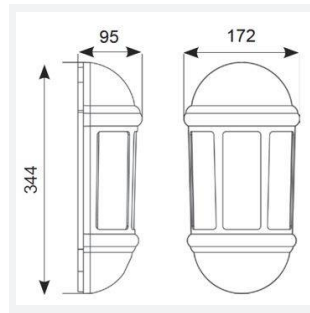

@ansell_lighting

ansellighting

Ansell Lighting

ansell_lighting

Latina Half Lantern

Latina Half Lantern Photocell White
Code: ALHLLED/PC/WH

Category	Wall Lights
Application	Hospitality, Outdoor, Residential, Retail
Specification	Architectural

GENERAL INFORMATION

Wattage	8W
Lumens Delivered	400lm
Lm/W	53lm/W
Beam Angle	110
CRI	80
CCT	3000K
Input	220-240V
Operating Temp	-10°C - 40°C
SDCM	6
Product Weight without Packaging	0.682 kg

TECHNICAL INFORMATION

Light Source	LED
Colour / Finish	White
IP Rating	IP65
Class Protection	2
Internal / External	External
Surface / Recessed / Suspended	Wall
Lumen Depreciation	L70 60,000h
Warranty (Years)	3
CE Mark	Yes
Height	344 mm