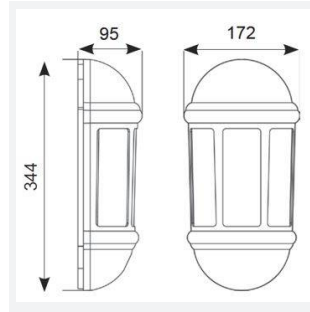

Latina Half Lantern

Latina Half Lantern Photocell Black
Code: ALHLLED/PC/BL

| | |
|---------------|---|
| Category | Wall Lights |
| Application | Hospitality, Outdoor, Residential, Retail |
| Specification | Architectural |

| GENERAL INFORMATION | |
|----------------------------------|--------------|
| Wattage | 8W |
| Lumens Delivered | 400lm |
| Lm/W | 53lm/W |
| Beam Angle | 110 |
| CRI | 80 |
| CCT | 3000K |
| Input | 220/240V |
| Operating Temp | -10°C - 40°C |
| SDCM | 6 |
| Product Weight without Packaging | 0.682 kg |

| TECHNICAL INFORMATION | |
|--------------------------------|-------------|
| Light Source | LED |
| Colour / Finish | Black |
| IP Rating | IP65 |
| Class Protection | 2 |
| Internal / External | External |
| Surface / Recessed / Suspended | Wall |
| Lumen Depreciation | L70 60,000h |
| Warranty (Years) | 3 |
| CE Mark | Yes |
| Height | 344 mm |