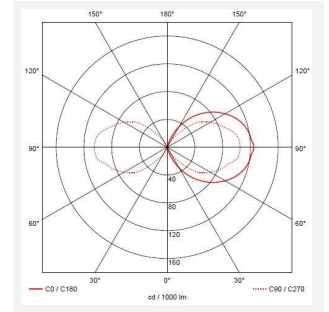

PRODUCT FEATURES

- Contemporary IP65 half lantern and resistant to corrosion suitable for commercial and residential applications
- LED light bar for uniform light output
- Colour matching PIR lens cover ensures discreet appearance
- Textured polycarbonate finish and tinted lens
- PIR option for convenience and security. Incorporates manual override option
- Non-dimmable

GENERAL INFORMATION	
Wattage	8W
Lumens Delivered	400lm
Lm/W	53lm/W
Beam Angle	110
CRI	80
CCT	3000K
Input	220/240V
Operating Temp	-10°C - 40°C
SDCM	6
Product Weight without Packaging	0.682 kg

TECHNICAL INFORMATION	
Light Source	LED
Colour / Finish	Black
IP Rating	IP65
Class Protection	2
Internal / External	External
Surface / Recessed / Suspended	Wall
Lumen Depreciation	L70 60,000h
Warranty (Years)	3
CE Mark	Yes
Height	344 mm