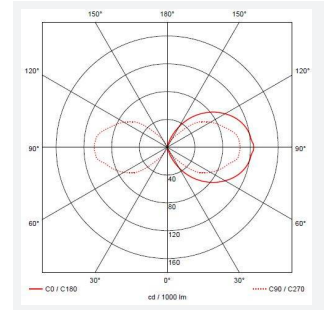

- Contemporary IP65 half lantern and resistant to corrosion suitable for commercial and residential applications
- LED light bar for uniform light output
- Colour matching PIR lens cover ensures discreet appearance
- Textured polycarbonate finish and tinted lens
- PIR option for convenience and security. Incorporates manual override option
- Non-dimmable

GENERAL INFORMATION	
Wattage	8W
Lumens Delivered	400lm
Lm/W	53lm/W
Beam Angle	110
CRI	80
CCT	3000K
Input	220-240V
Operating Temp	-10°C - 40°C
SDCM	6
Product Weight without Packaging	0.682 kg

TECHNICAL INFORMATION	
Light Source	LED
Colour / Finish	Black
IP Rating	IP65
Class Protection	2
Internal / External	External
Surface / Recessed / Suspended	Wall
Lumen Depreciation	L70 60,000h
Warranty (Years)	3
CE Mark	Yes
Height	344 mm