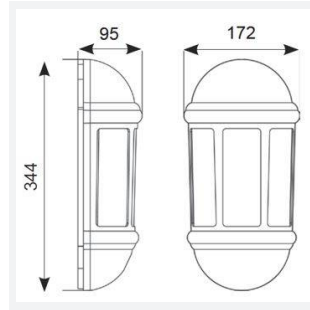

Latina Half Lantern

Latina Half Lantern Photocell Black
Code: ALHLLED/PC/BL

Category	Wall Lights
Application	Hospitality, Outdoor, Residential, Retail
Specification	Architectural

PRODUCT FEATURES

- Contemporary IP65 half lantern and resistant to corrosion suitable for commercial and residential applications
- LED light bar for uniform light output
- Colour matching PIR lens cover ensures discreet appearance
- Textured polycarbonate finish and tinted lens
- PIR option for convenience and security. Incorporates manual override option
- Non-dimmable

GENERAL INFORMATION	
Wattage	8W
Lumens Delivered	400lm
Lm/W	53lm/W
Beam Angle	110
CRI	80
CCT	3000K
Input	220-240V
Operating Temp	-10°C - 40°C
SDCM	6
Product Weight without Packaging	0.682 kg

TECHNICAL INFORMATION	
Light Source	LED
Colour / Finish	Black
IP Rating	IP65
Class Protection	2
Internal / External	External
Surface / Recessed / Suspended	Wall
Lumen Depreciation	L70 60,000h
Warranty (Years)	3
CE Mark	Yes
Height	344 mm