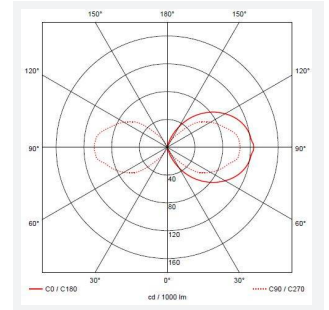

Latina Half Lantern

Latina Half Lantern Photocell Black
Code: ALHLLED/PC/BL

Category	Wall Lights
Application	Hospitality, Outdoor, Residential, Retail
Specification	Architectural

PRODUCT FEATURES

- Contemporary IP65 half lantern and resistant to corrosion suitable for commercial and residential applications
- LED light bar for uniform light output
- Colour matching PIR lens cover ensures discreet appearance
- Textured polycarbonate finish and tinted lens
- PIR option for convenience and security. Incorporates manual override option
- Non-dimmable

GENERAL INFORMATION	
Wattage	8W
Lumens Delivered	400lm
Lm/W	53lm/W
Beam Angle	110
CRI	80
CCT	3000K
Input	220-240V
Operating Temp	-10°C - 40°C
SDCM	6
Product Weight without Packaging	0.682 kg

TECHNICAL INFORMATION	
Light Source	LED
Colour / Finish	Black
IP Rating	IP65
Class Protection	2
Internal / External	External
Surface / Recessed / Suspended	Wall
Lumen Depreciation	L70 60,000h
Warranty (Years)	3
CE Mark	Yes
Height	344 mm