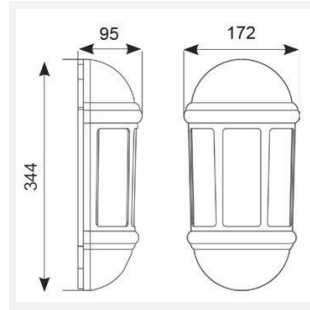

Latina Half Lantern

Latina Half Lantern Photocell Black
Code: ALHLLED/PC/BL

| | |
|---------------|---|
| Category | Wall Lights |
| Application | Hospitality, Outdoor, Residential, Retail |
| Specification | Architectural |

| GENERAL INFORMATION | |
|----------------------------------|--------------|
| Wattage | 8W |
| Lumens Delivered | 400lm |
| Lm/W | 53lm/W |
| Beam Angle | 110 |
| CRI | 80 |
| CCT | 3000K |
| Input | 220-240V |
| Operating Temp | -10°C - 40°C |
| SDCM | 6 |
| Product Weight without Packaging | 0.682 kg |

| TECHNICAL INFORMATION | |
|--------------------------------|-------------|
| Light Source | LED |
| Colour / Finish | Black |
| IP Rating | IP65 |
| Class Protection | 2 |
| Internal / External | External |
| Surface / Recessed / Suspended | Wall |
| Lumen Depreciation | L70 60,000h |
| Warranty (Years) | 3 |
| CE Mark | Yes |
| Height | 344 mm |