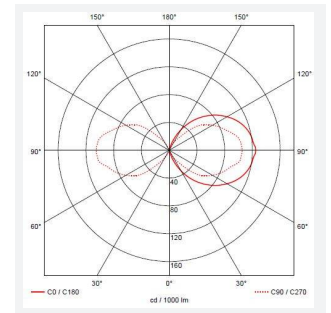

PRODUCT FEATURES

- Contemporary IP65 half lantern and resistant to corrosion suitable for commercial and residential applications
- LED light bar for uniform light output
- Colour matching PIR lens cover ensures discreet appearance
- Textured polycarbonate finish and tinted lens
- PIR option for convenience and security. Incorporates manual override option
- Non-dimmable

GENERAL INFORMATION	
Wattage	8W
Lumens Delivered	400lm
Lm/W	53lm/W
Beam Angle	110
CRI	80
CCT	3000K
Input	220/240V
Operating Temp	-10°C - 40°C
SDCM	6
Product Weight without Packaging	0.682 kg

TECHNICAL INFORMATION	
Light Source	LED
Colour / Finish	Black
IP Rating	IP65
Class Protection	2
Internal / External	External
Surface / Recessed / Suspended	Wall
Lumen Depreciation	L70 60,000h
Warranty (Years)	3
CE Mark	Yes
Height	344 mm