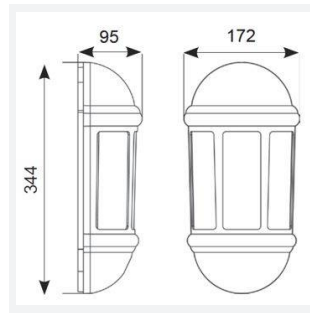

@ansell_lighting

ansellighting

Ansell Lighting

ansell_lighting

Latina Half Lantern

Latina Half Lantern Black

Code: ALHLLD/BL

Category	Wall Lights
Application	Hospitality, Outdoor, Residential, Retail
Specification	Architectural

GENERAL INFORMATION	
Wattage	8W
Lumens Delivered	400lm
Lm/W	53lm/W
Beam Angle	110
CRI	80
CCT	3000K
Input	220/240V
Operating Temp	-10°C - 40°C
SDCM	6
Product Weight without Packaging	0.682 kg

TECHNICAL INFORMATION	
Light Source	LED
Colour / Finish	Black
IP Rating	IP65
Class Protection	2
Internal / External	External
Surface / Recessed / Suspended	Wall
Lumen Depreciation	L70 60,000h
Warranty (Years)	3
CE Mark	Yes
Height	344 mm