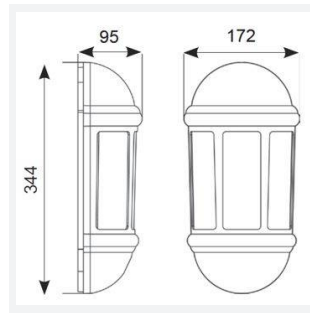

# Latina Half Lantern

Category	Wall Lights
Application	Hospitality, Outdoor, Residential, Retail
Specification	Architectural

Latina Half Lantern Black  
Code: ALHLLD/BL

- Contemporary IP65 half lantern and resistant to corrosion suitable for commercial and residential applications
- LED light bar for uniform light output
- Colour matching PIR lens cover ensures discreet appearance
- Textured polycarbonate finish and tinted lens
- PIR option for convenience and security. Incorporates manual override option
- Non-dimmable

GENERAL INFORMATION	
Wattage	8W
Lumens Delivered	400lm
Lm/W	53lm/W
Beam Angle	110
CRI	80
CCT	3000K
Input	220-240V
Operating Temp	-10°C - 40°C
SDCM	6
Product Weight without Packaging	0.682 kg

TECHNICAL INFORMATION	
Light Source	LED
Colour / Finish	Black
IP Rating	IP65
Class Protection	2
Internal / External	External
Surface / Recessed / Suspended	Wall
Lumen Depreciation	L70 60,000h
Warranty (Years)	3
CE Mark	Yes
Height	344 mm