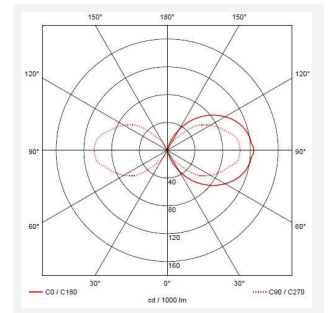

# Latina Half Lantern

Category	Wall Lights
Application	Hospitality, Outdoor, Residential, Retail
Specification	Architectural

Latina Half Lantern Black  
Code: ALHLLD/BL

- Contemporary IP65 half lantern and resistant to corrosion suitable for commercial and residential applications
- LED light bar for uniform light output
- Colour matching PIR lens cover ensures discreet appearance
- Textured polycarbonate finish and tinted lens
- PIR option for convenience and security. Incorporates manual override option
- Non-dimmable

GENERAL INFORMATION	
Wattage	8W
Lumens Delivered	400lm
Lm/W	53lm/W
Beam Angle	110
CRI	80
CCT	3000K
Input	220-240V
Operating Temp	-10°C - 40°C
SDCM	6
Product Weight without Packaging	0.682 kg

TECHNICAL INFORMATION	
Light Source	LED
Colour / Finish	Black
IP Rating	IP65
Class Protection	2
Internal / External	External
Surface / Recessed / Suspended	Wall
Lumen Depreciation	L70 60,000h
Warranty (Years)	3
CE Mark	Yes
Height	344 mm