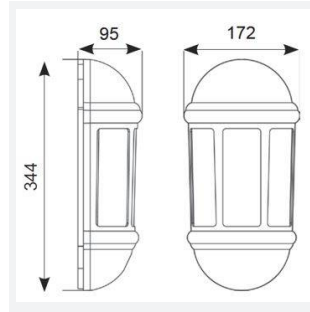

Latina E27 Half Lantern

Latina E27 Half Lantern White
Code: ALHL/WH

Category	Wall Lights
Application	Hospitality, Outdoor, Residential, Retail
Specification	Architectural

- Contemporary IP65 half lantern and resistant to corrosion suitable for commercial and residential applications (supplied less lamp)
- PIR option for convenience and security. Incorporates manual override option
- Option to add OCTO Connected by WiZ A60 filament lamp
- Textured polycarbonate finish and tinted lens
- Colour matching PIR lens cover ensures discreet appearance

GENERAL INFORMATION

Input	220-240V
Operating Temp	5°C - 25°C
Product Weight without Packaging	0.656 kg

TECHNICAL INFORMATION

Light Source	E27
Colour / Finish	White
IP Rating	IP65
Class Protection	2
Internal / External	External
Surface / Recessed / Suspended	Wall
Warranty (Years)	3
CE Mark	Yes
Height	344 mm